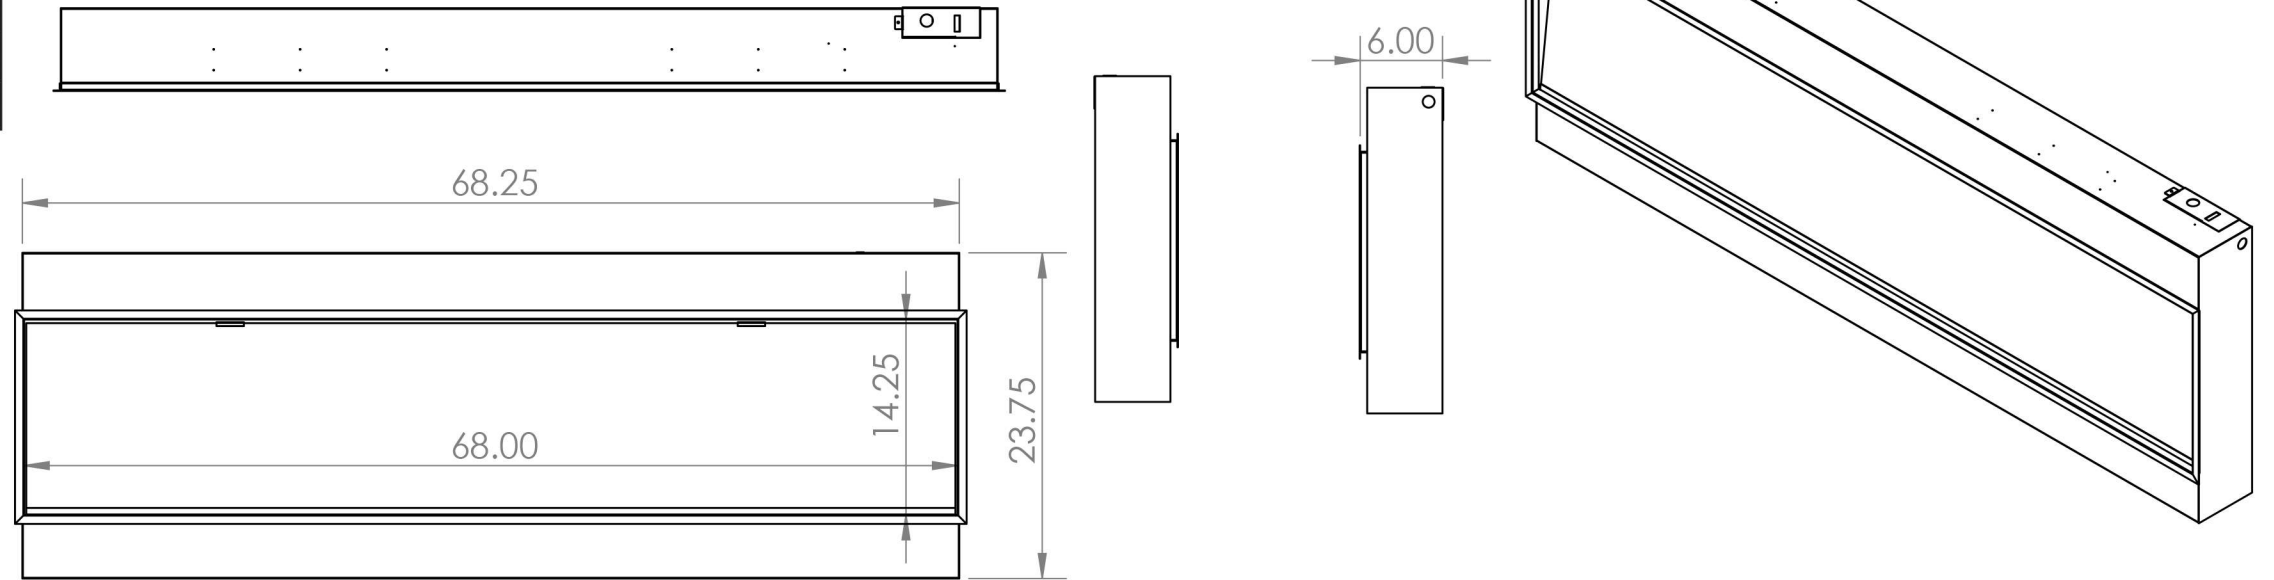

4

3

2

1

Landscape Pro Slim Series

LPS-6814

Volts	AC 120V/60Hz
Amps	14 Amps
Watts	1560 Watts
Low Heat	750 Watts
High Heat	1500 Watts
No Heat	>60 Watts
Lamps	LED 12V

Comes Standard with 2 Types of Acrylic Media: Smoke & Clear