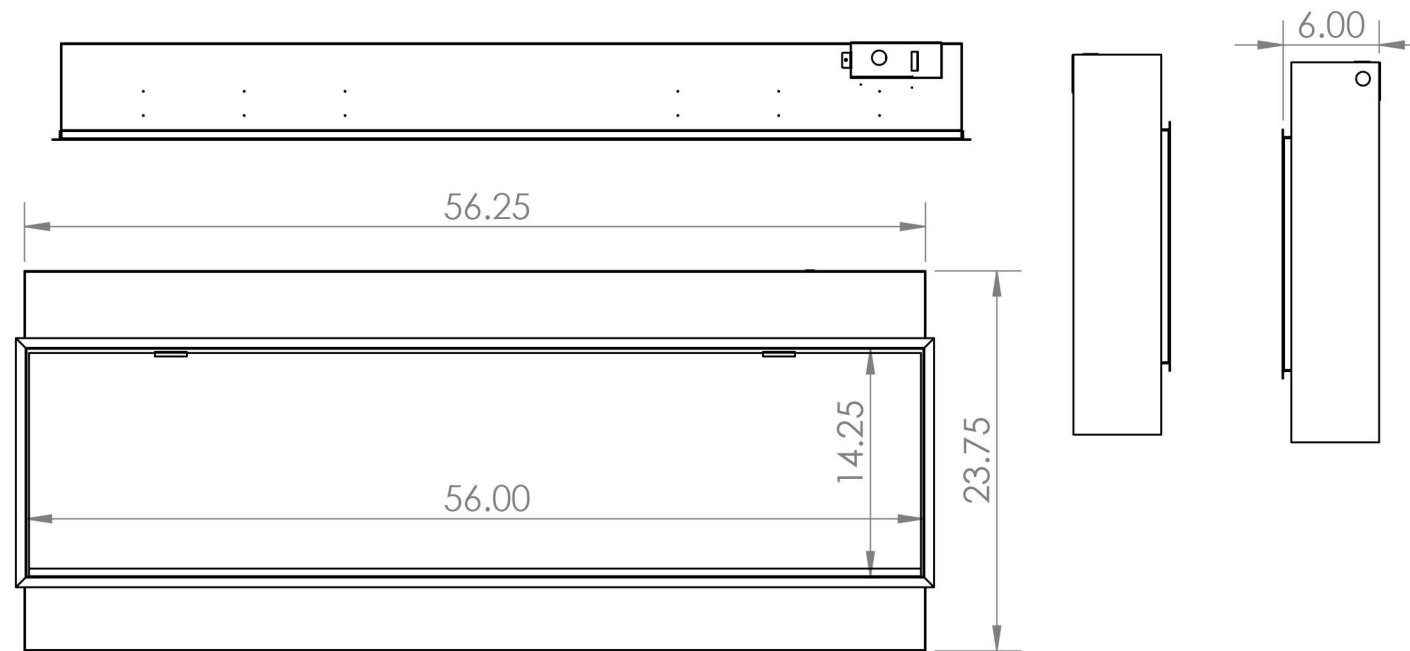

4

3

2

1

Landscape Pro Slim Series

LPS-5614

Volts	AC 120V/60Hz
Amps	14 Amps
Watts	1560 Watts
Low Heat	750 Watts
High Heat	1500 Watts
No Heat	>60 Watts
Lamps	LED 12V

Comes Standard with 2 Types of Acrylic Media: Smoke & Clear