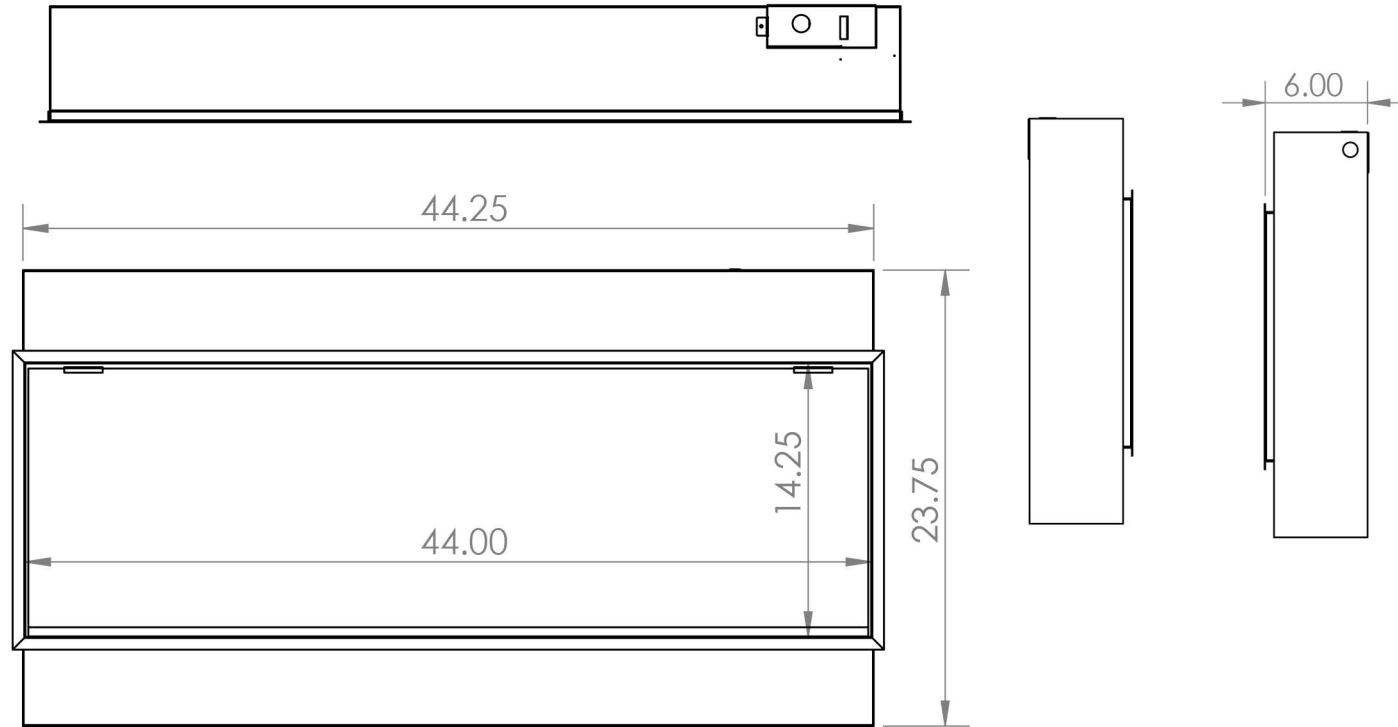

Landscape Pro Slim Series

LPS-4414

Volts	AC 120V/60Hz
Amps	14 Amps
Watts	1560 Watts
Low Heat	750 Watts
High Heat	1500 Watts
No Heat	>60 Watts
Lamps	LED 12V

Comes Standard with 2 Types of Acrylic Media: Smoke & Clear