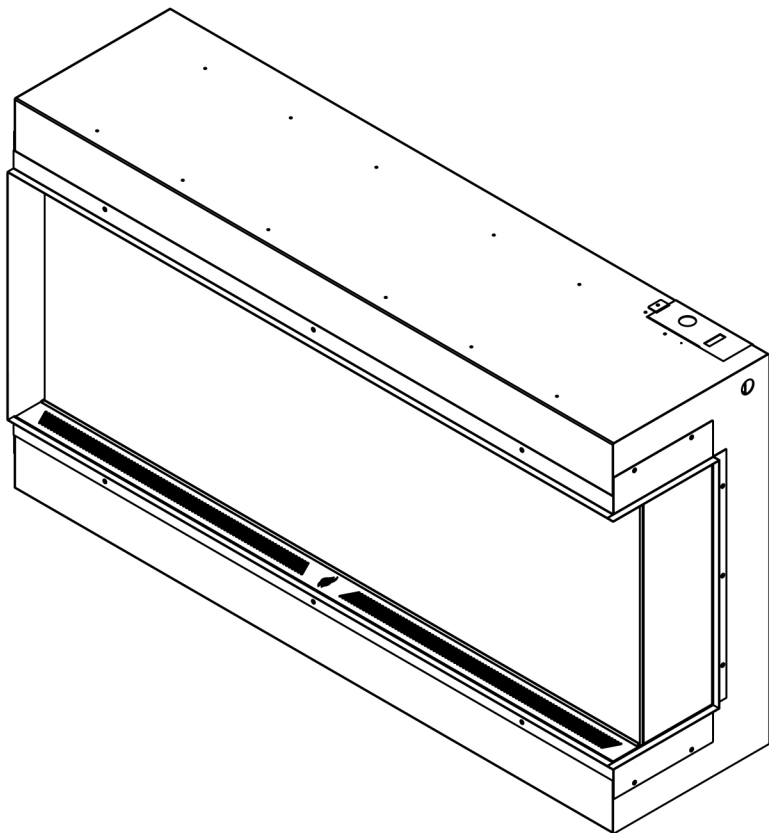

Volts	AC 120V/60Hz AC 240V/60Hz (OPTIONAL)
Amps	14 Amps
Watts	1560 Watts 3060 Watts
Low Heat	1500 Watts 1500 Watts
High Heat	1500 Watts 3000 Watts
No Heat	>60 Watts
Lamps	LED 12V

Indicates optional 240V installation