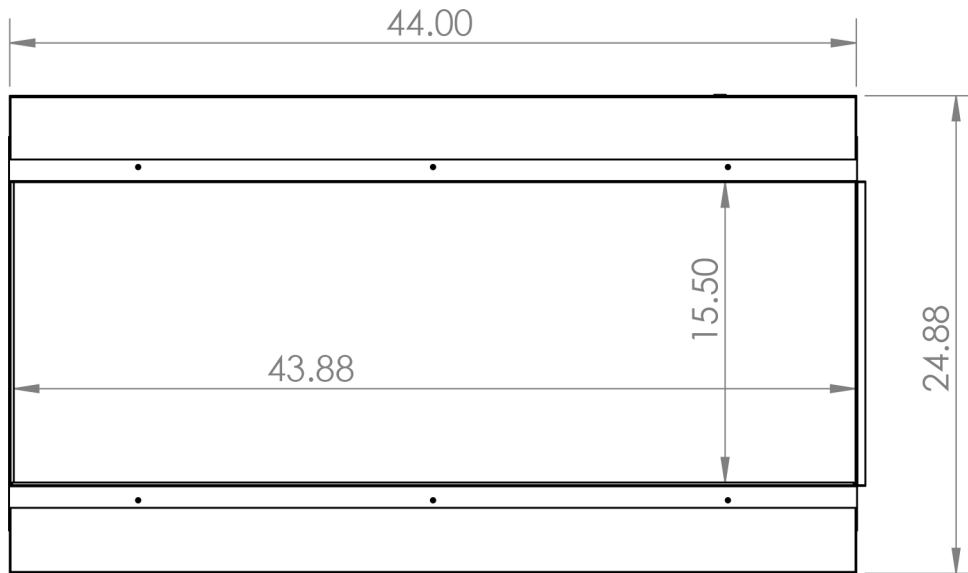

Volts	AC 120V/60Hz AC 240V/60Hz (OPTIONAL)
Amps	14 Amps
Watts	1560 Watts 3060 Watts
Low Heat	1500 Watts 1500 Watts
High Heat	1500 Watts 3000 Watts
No Heat	>60 Watts
Lamps	LED 12V

Indicates optional 240V installation