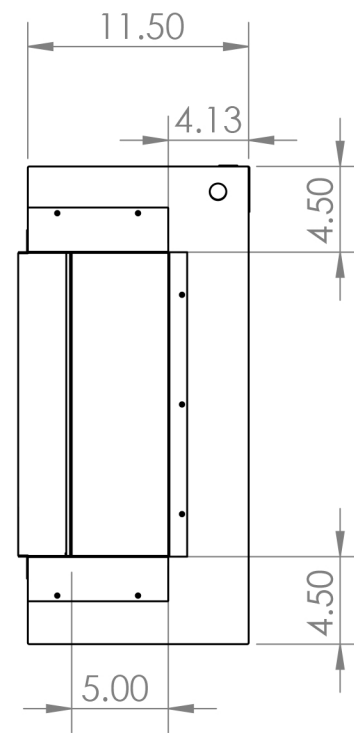

Volts	AC 120V/60Hz AC 240V/60Hz (OPTIONAL)
Amps	14 Amps
Watts	1560 Watts 3060 Watts
Low Heat	1500 Watts 1500 Watts
High Heat	1500 Watts 3000 Watts
No Heat	>60 Watts
Lamps	LED 12V

Indicates optional 240V installation