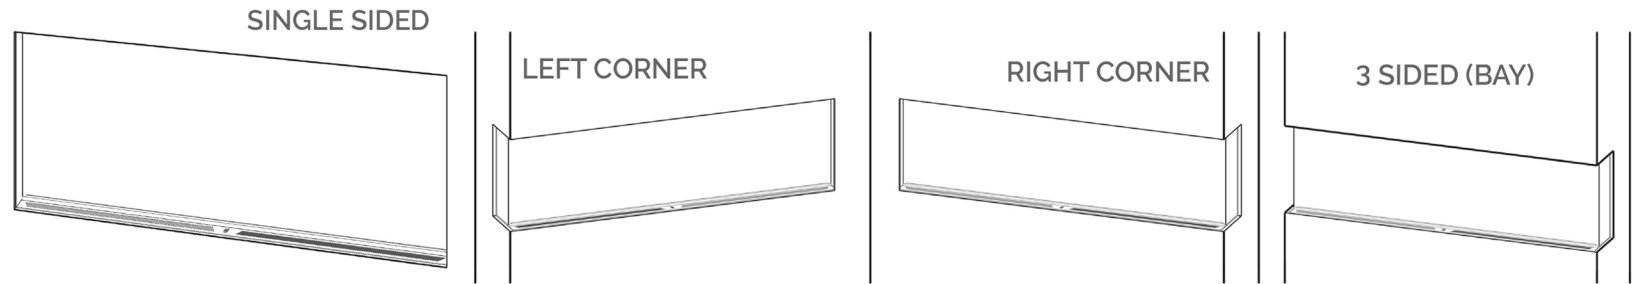

Indicates optional 240V installation

MULTI INSTALLATIONS - OVER 12 DIFFERENT CONFIGURATIONS

- BUILT-IN/ CLEAN FACE INSTALLATION
- WALL MOUNT INSTALLATION
- BUILT-IN RECESSED INSTALLATION (2X4 WALL)
- FLOATING WALL CABINET
- FLOOR CABINET
- SINGLE SIDED
- LEFT CORNER
- RIGHT CORNER

BUILT-IN RECESSED (2X4)

WALL MOUNT*

*Mantel Sold Separately

MODEL & CONFIGURATION		VIEWING AREA			FIREBOX DIMENSIONS					
MODEL #	CONFIGURATION	A FRONT GLASS WIDTH	B SIDE GLASS WIDTH	C GLASS HEIGHT	D OVERALL WIDTH	E OVERALL HEIGHT	F OVERALL DEPTH	G BOTTOM TO VIEWING	H TOP TO VIEWING	I BACK TO VIEWING
LPM-4416	SINGLE SIDED	43.875"	-	15.5"	44"	24.875"	11.5"	4.5"	4.5"	-
	CORNER (L/R)	43.875"	5	15.5"	44"	24.875"	11.5"	4.5"	4.5"	4.125"
	3-SIDED (BAY)	43.875"	5	15.5"	44"	24.875"	11.5"	4.5"	4.5"	4.125"
LPM-5616	SINGLE SIDED	55.875"	-	15.5"	56"	24.875"	11.5"	4.5"	4.5"	-
	CORNER (L/R)	55.875"	5	15.5"	56"	24.875"	11.5"	4.5"	4.5"	4.125"
	3-SIDED (BAY)	55.875"	5	15.5"	56"	24.875"	11.5"	4.5"	4.5"	4.125"
LPM-6816	SINGLE SIDED	67.875"	-	15.5"	68"	24.875"	11.5"	4.5"	4.5"	-
	CORNER (L/R)	67.875"	5	15.5"	68"	24.875"	11.5"	4.5"	4.5"	4.125"
	3-SIDED (BAY)	67.875"	5	15.5"	68"	24.875"	11.5"	4.5"	4.5"	4.125"
LPM-8016	SINGLE SIDED	79.875"	-	15.5"	80"	24.875"	11.5"	4.5"	4.5"	-
	CORNER (L/R)	79.875"	5	15.5"	80"	24.875"	11.5"	4.5"	4.5"	4.125"
	3-SIDED (BAY)	79.875"	5	15.5"	80"	24.875"	11.5"	4.5"	4.5"	4.125"
LPM-9616	SINGLE SIDED	95.875"	-	15.5"	96"	24.875"	11.5"	4.5"	4.5"	-
	CORNER (L/R)	95.875"	5	15.5"	96"	24.875"	11.5"	4.5"	4.5"	4.125"
	3-SIDED (BAY)	95.875"	5	15.5"	96"	24.875"	11.5"	4.5"	4.5"	4.125"