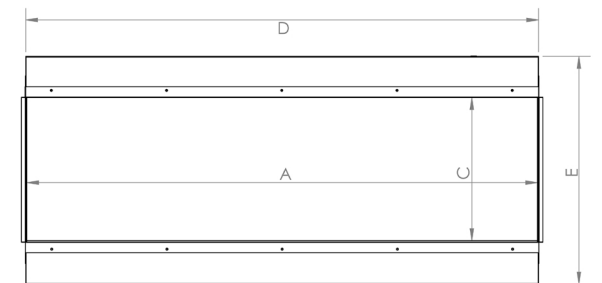

Indicates optional 240V installation

MULTI INSTALLATIONS - OVER 12 DIFFERENT CONFIGURATIONS

- BUILT-IN/ CLEAN FACE INSTALLATION
- WALL MOUNT INSTALLATION
- BUILT-IN RECESSED INSTALLATION (2X4 WALL)
- FLOATING WALL CABINET
- FLOOR CABINET
- SINGLE SIDED
- LEFT CORNER
- RIGHT CORNER

BUILT-IN RECESSED (2X4)

WALL MOUNT*

*Mantel Sold Separately

MODEL & CONFIGURATION		VIEWING AREA			FIREBOX DIMENSIONS					
MODEL #	CONFIGURATION	A FRONT GLASS WIDTH	B SIDE GLASS WIDTH	C GLASS HEIGHT	D OVERALL WIDTH	E OVERALL HEIGHT	F OVERALL DEPTH	G BOTTOM TO VIEWING	H TOP TO VIEWING	I BACK TO VIEWING
LPM-4416	SINGLE SIDED	43.875"	-	15.5"	44"	24.875"	11.5"	4.5"	4.5"	-
	CORNER (L/R)	43.875"	5	15.5"	44"	24.875"	11.5"	4.5"	4.5"	4.125"
	3-SIDED (BAY)	43.875"	5	15.5"	44"	24.875"	11.5"	4.5"	4.5"	4.125"
LPM-5616	SINGLE SIDED	55.875"	-	15.5"	56"	24.875"	11.5"	4.5"	4.5"	-
	CORNER (L/R)	55.875"	5	15.5"	56"	24.875"	11.5"	4.5"	4.5"	4.125"
	3-SIDED (BAY)	55.875"	5	15.5"	56"	24.875"	11.5"	4.5"	4.5"	4.125"
LPM-6816	SINGLE SIDED	67.875"	-	15.5"	68"	24.875"	11.5"	4.5"	4.5"	-
	CORNER (L/R)	67.875"	5	15.5"	68"	24.875"	11.5"	4.5"	4.5"	4.125"
	3-SIDED (BAY)	67.875"	5	15.5"	68"	24.875"	11.5"	4.5"	4.5"	4.125"
LPM-8016	SINGLE SIDED	79.875"	-	15.5"	80"	24.875"	11.5"	4.5"	4.5"	-
	CORNER (L/R)	79.875"	5	15.5"	80"	24.875"	11.5"	4.5"	4.5"	4.125"
	3-SIDED (BAY)	79.875"	5	15.5"	80"	24.875"	11.5"	4.5"	4.5"	4.125"
LPM-9616	SINGLE SIDED	95.875"	-	15.5"	96"	24.875"	11.5"	4.5"	4.5"	-
	CORNER (L/R)	95.875"	5	15.5"	96"	24.875"	11.5"	4.5"	4.5"	4.125"
	3-SIDED (BAY)	95.875"	5	15.5"	96"	24.875"	11.5"	4.5"	4.5"	4.125"

FRONT VIEW

SIDE VIEW