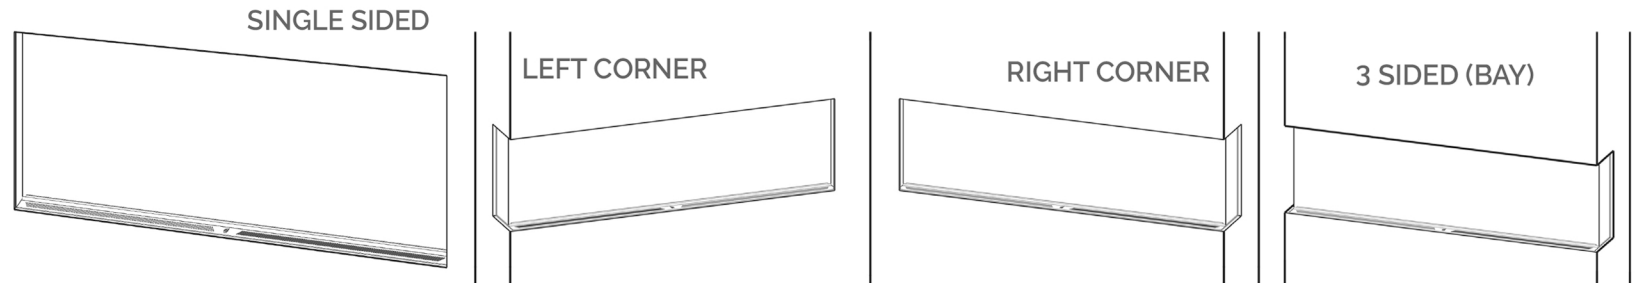

Indicates optional 240V installation

MULTI INSTALLATIONS - OVER 12 DIFFERENT CONFIGURATIONS

- BUILT-IN/ CLEAN FACE INSTALLATION
- WALL MOUNT INSTALLATION
- BUILT-IN RECESSED INSTALLATION (2X4 WALL)
- FLOATING WALL CABINET
- FLOOR CABINET
- SINGLE SIDED
- LEFT CORNER
- RIGHT CORNER

BUILT-IN RECESSED (2X4)

WALL MOUNT*

*Mantel Sold Separately

MODEL & CONFIGURATION		VIEWING AREA			FIREBOX DIMENSIONS					
MODEL #	CONFIGURATION	A FRONT GLASS WIDTH	B SIDE GLASS WIDTH	C GLASS HEIGHT	D OVERALL WIDTH	E OVERALL HEIGHT	F OVERALL DEPTH	G BOTTOM TO VIEWING	H TOP TO VIEWING	I BACK TO VIEWING
LPM-4416	SINGLE SIDED	43.875"	-	15.5"	44"	24.875"	11.5"	4.5"	4.5"	-
	CORNER (L/R)	43.875"	5	15.5"	44"	24.875"	11.5"	4.5"	4.5"	4.125"
	3-SIDED (BAY)	43.875"	5	15.5"	44"	24.875"	11.5"	4.5"	4.5"	4.125"
LPM-5616	SINGLE SIDED	55.875"	-	15.5"	56"	24.875"	11.5"	4.5"	4.5"	-
	CORNER (L/R)	55.875"	5	15.5"	56"	24.875"	11.5"	4.5"	4.5"	4.125"
	3-SIDED (BAY)	55.875"	5	15.5"	56"	24.875"	11.5"	4.5"	4.5"	4.125"
LPM-6816	SINGLE SIDED	67.875"	-	15.5"	68"	24.875"	11.5"	4.5"	4.5"	-
	CORNER (L/R)	67.875"	5	15.5"	68"	24.875"	11.5"	4.5"	4.5"	4.125"
	3-SIDED (BAY)	67.875"	5	15.5"	68"	24.875"	11.5"	4.5"	4.5"	4.125"
LPM-8016	SINGLE SIDED	79.875"	-	15.5"	80"	24.875"	11.5"	4.5"	4.5"	-
	CORNER (L/R)	79.875"	5	15.5"	80"	24.875"	11.5"	4.5"	4.5"	4.125"
	3-SIDED (BAY)	79.875"	5	15.5"	80"	24.875"	11.5"	4.5"	4.5"	4.125"
LPM-9616	SINGLE SIDED	95.875"	-	15.5"	96"	24.875"	11.5"	4.5"	4.5"	-
	CORNER (L/R)	95.875"	5	15.5"	96"	24.875"	11.5"	4.5"	4.5"	4.125"
	3-SIDED (BAY)	95.875"	5	15.5"	96"	24.875"	11.5"	4.5"	4.5"	4.125"