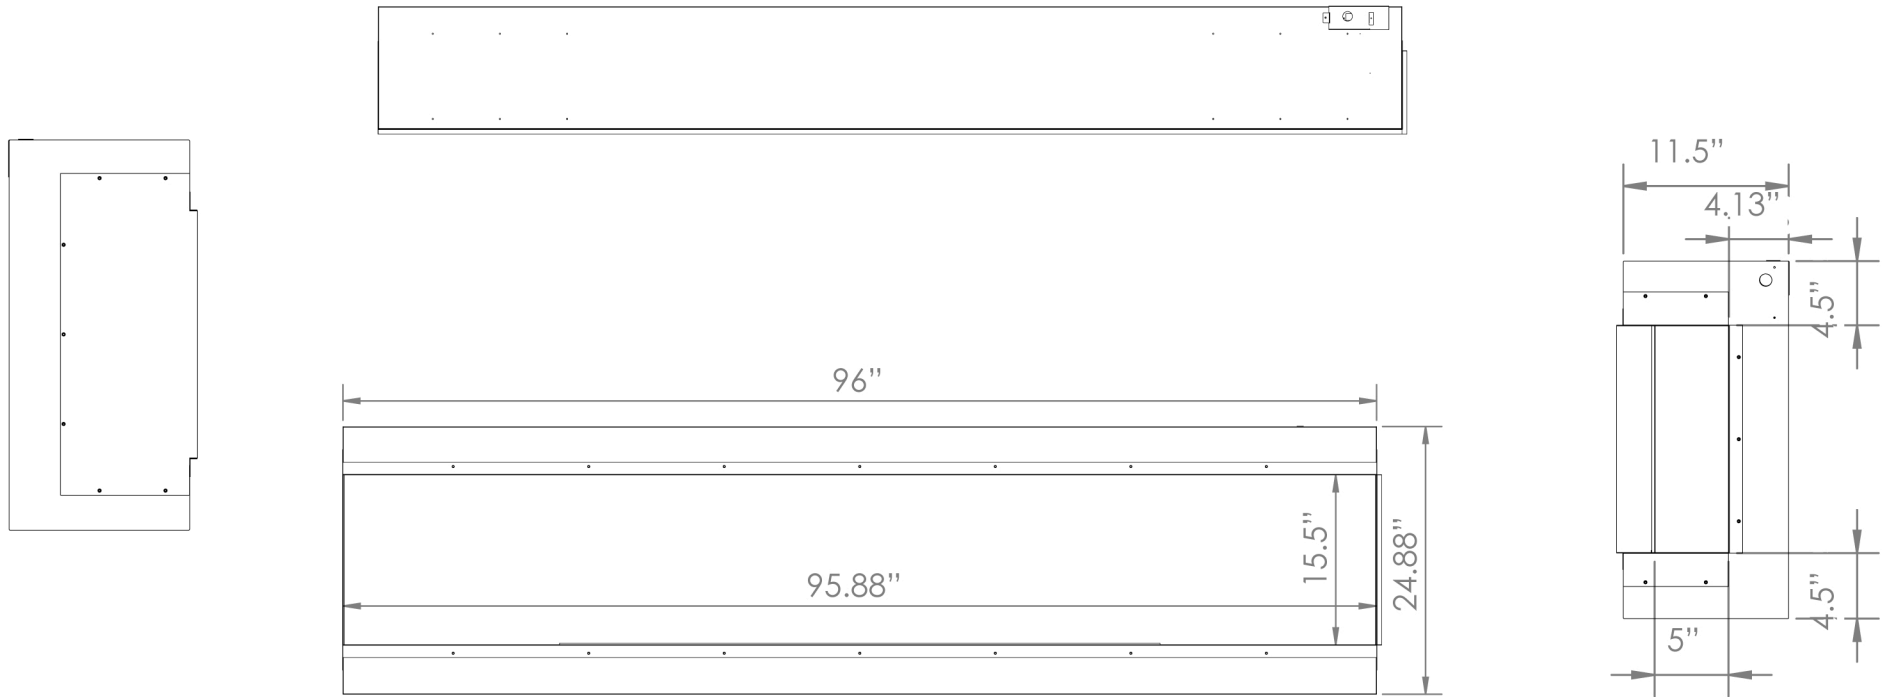

Volts	AC 120V/60Hz AC 240V/60Hz (OPTIONAL)
Amps	14 Amps
Watts	1560 Watts 3060 Watts
Low Heat	1500 Watts 1500 Watts
High Heat	1500 Watts 3000 Watts
No Heat	>60 Watts
Lamps	LED 12V

Indicates optional 240V installation