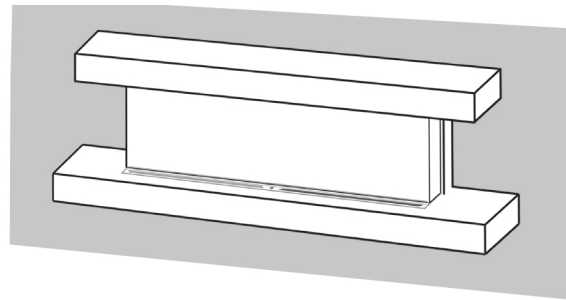

Indicates optional 240V installation

MULTI INSTALLATIONS - OVER 12 DIFFERENT CONFIGURATIONS

- BUILT-IN/ CLEAN FACE INSTALLATION
- WALL MOUNT INSTALLATION
- BUILT-IN RECESSED INSTALLATION (2X4 WALL)
- FLOATING WALL CABINET
- FLOOR CABINET
- SINGLE SIDED
- LEFT CORNER
- RIGHT CORNER

BUILT-IN RECESSED (2X4)

WALL MOUNT*

*Mantel Sold Separately

MODEL & CONFIGURATION		VIEWING AREA			FIREBOX DIMENSIONS					
MODEL #	CONFIGURATION	A FRONT GLASS WIDTH	B SIDE GLASS WIDTH	C GLASS HEIGHT	D OVERALL WIDTH	E OVERALL HEIGHT	F OVERALL DEPTH	G BOTTOM TO VIEWING	H TOP TO VIEWING	I BACK TO VIEWING
LPM-4416	SINGLE SIDED	43.875"	-	15.5"	44"	24.875"	11.5"	4.5"	4.5"	-
	CORNER (L/R)	43.875"	5	15.5"	44"	24.875"	11.5"	4.5"	4.5"	4.125"
	3-SIDED (BAY)	43.875"	5	15.5"	44"	24.875"	11.5"	4.5"	4.5"	4.125"
LPM-5616	SINGLE SIDED	55.875"	-	15.5"	56"	24.875"	11.5"	4.5"	4.5"	-
	CORNER (L/R)	55.875"	5	15.5"	56"	24.875"	11.5"	4.5"	4.5"	4.125"
	3-SIDED (BAY)	55.875"	5	15.5"	56"	24.875"	11.5"	4.5"	4.5"	4.125"
LPM-6816	SINGLE SIDED	67.875"	-	15.5"	68"	24.875"	11.5"	4.5"	4.5"	-
	CORNER (L/R)	67.875"	5	15.5"	68"	24.875"	11.5"	4.5"	4.5"	4.125"
	3-SIDED (BAY)	67.875"	5	15.5"	68"	24.875"	11.5"	4.5"	4.5"	4.125"
LPM-8016	SINGLE SIDED	79.875"	-	15.5"	80"	24.875"	11.5"	4.5"	4.5"	-
	CORNER (L/R)	79.875"	5	15.5"	80"	24.875"	11.5"	4.5"	4.5"	4.125"
	3-SIDED (BAY)	79.875"	5	15.5"	80"	24.875"	11.5"	4.5"	4.5"	4.125"
LPM-9616	SINGLE SIDED	95.875"	-	15.5"	96"	24.875"	11.5"	4.5"	4.5"	-
	CORNER (L/R)	95.875"	5	15.5"	96"	24.875"	11.5"	4.5"	4.5"	4.125"
	3-SIDED (BAY)	95.875"	5	15.5"	96"	24.875"	11.5"	4.5"	4.5"	4.125"