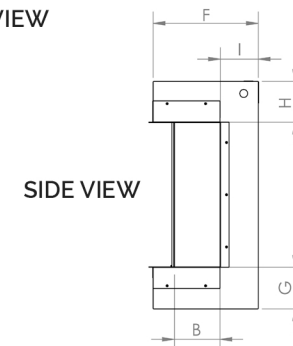

BUILT-IN RECESSED (2X4)

WALL MOUNT*

*Mantel Sold Separately

MODEL & CONFIGURATION		VIEWING AREA			FIREBOX DIMENSIONS					
MODEL #	CONFIGURATION	A FRONT GLASS WIDTH	B SIDE GLASS WIDTH	C GLASS HEIGHT	D OVERALL WIDTH	E OVERALL HEIGHT	F OVERALL DEPTH	G BOTTOM TO VIEWING	H TOP TO VIEWING	I BACK TO VIEWING
LPM-4416	SINGLE SIDED	43.875"	-	15.5"	44"	24.875"	11.5"	4.5"	4.5"	-
	CORNER (L/R)	43.875"	5	15.5"	44"	24.875"	11.5"	4.5"	4.5"	4.125"
	3-SIDED (BAY)	43.875"	5	15.5"	44"	24.875"	11.5"	4.5"	4.5"	4.125"
LPM-5616	SINGLE SIDED	55.875"	-	15.5"	56"	24.875"	11.5"	4.5"	4.5"	-
	CORNER (L/R)	55.875"	5	15.5"	56"	24.875"	11.5"	4.5"	4.5"	4.125"
	3-SIDED (BAY)	55.875"	5	15.5"	56"	24.875"	11.5"	4.5"	4.5"	4.125"
LPM-6816	SINGLE SIDED	67.875"	-	15.5"	68"	24.875"	11.5"	4.5"	4.5"	-
	CORNER (L/R)	67.875"	5	15.5"	68"	24.875"	11.5"	4.5"	4.5"	4.125"
	3-SIDED (BAY)	67.875"	5	15.5"	68"	24.875"	11.5"	4.5"	4.5"	4.125"
LPM-8016	SINGLE SIDED	79.875"	-	15.5"	80"	24.875"	11.5"	4.5"	4.5"	-
	CORNER (L/R)	79.875"	5	15.5"	80"	24.875"	11.5"	4.5"	4.5"	4.125"
	3-SIDED (BAY)	79.875"	5	15.5"	80"	24.875"	11.5"	4.5"	4.5"	4.125"
LPM-9616	SINGLE SIDED	95.875"	-	15.5"	96"	24.875"	11.5"	4.5"	4.5"	-
	CORNER (L/R)	95.875"	5	15.5"	96"	24.875"	11.5"	4.5"	4.5"	4.125"
	3-SIDED (BAY)	95.875"	5	15.5"	96"	24.875"	11.5"	4.5"	4.5"	4.125"

FRONT VIEW

SIDE VIEW