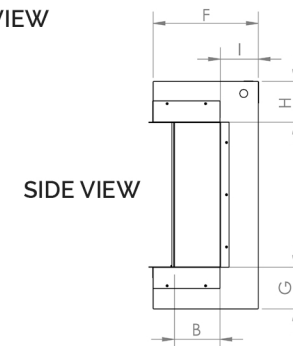

BUILT-IN RECESSED (2X4)

WALL MOUNT\*

\*Mantel Sold Separately

MODEL & CONFIGURATION		VIEWING AREA			FIREBOX DIMENSIONS					
MODEL #	CONFIGURATION	A FRONT GLASS WIDTH	B SIDE GLASS WIDTH	C GLASS HEIGHT	D OVERALL WIDTH	E OVERALL HEIGHT	F OVERALL DEPTH	G BOTTOM TO VIEWING	H TOP TO VIEWING	I BACK TO VIEWING
<b>LPM-4416</b>	SINGLE SIDED	43.875"	-	15.5"	44"	24.875"	11.5"	4.5"	4.5"	-
	CORNER (L/R)	43.875"	5	15.5"	44"	24.875"	11.5"	4.5"	4.5"	4.125"
	3-SIDED (BAY)	43.875"	5	15.5"	44"	24.875"	11.5"	4.5"	4.5"	4.125"
<b>LPM-5616</b>	SINGLE SIDED	55.875"	-	15.5"	56"	24.875"	11.5"	4.5"	4.5"	-
	CORNER (L/R)	55.875"	5	15.5"	56"	24.875"	11.5"	4.5"	4.5"	4.125"
	3-SIDED (BAY)	55.875"	5	15.5"	56"	24.875"	11.5"	4.5"	4.5"	4.125"
<b>LPM-6816</b>	SINGLE SIDED	67.875"	-	15.5"	68"	24.875"	11.5"	4.5"	4.5"	-
	CORNER (L/R)	67.875"	5	15.5"	68"	24.875"	11.5"	4.5"	4.5"	4.125"
	3-SIDED (BAY)	67.875"	5	15.5"	68"	24.875"	11.5"	4.5"	4.5"	4.125"
<b>LPM-8016</b>	SINGLE SIDED	79.875"	-	15.5"	80"	24.875"	11.5"	4.5"	4.5"	-
	CORNER (L/R)	79.875"	5	15.5"	80"	24.875"	11.5"	4.5"	4.5"	4.125"
	3-SIDED (BAY)	79.875"	5	15.5"	80"	24.875"	11.5"	4.5"	4.5"	4.125"
<b>LPM-9616</b>	SINGLE SIDED	95.875"	-	15.5"	96"	24.875"	11.5"	4.5"	4.5"	-
	CORNER (L/R)	95.875"	5	15.5"	96"	24.875"	11.5"	4.5"	4.5"	4.125"
	3-SIDED (BAY)	95.875"	5	15.5"	96"	24.875"	11.5"	4.5"	4.5"	4.125"

FRONT VIEW

SIDE VIEW