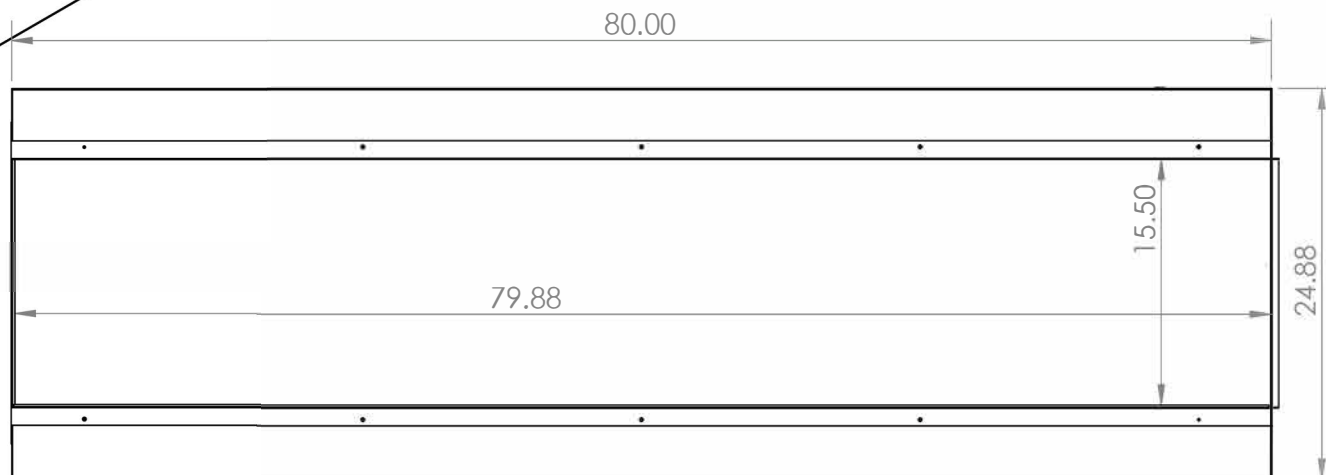

Volts	AC 120V/60Hz AC 240V/60Hz (OPTIONAL)
Amps	14 Amps
Watts	1560 Watts 3060 Watts
Low Heat	1500 Watts 1500 Watts
High Heat	1500 Watts 3000 Watts
No Heat	>60 Watts
Lamps	LED 12V

Indicates optional 240V installation