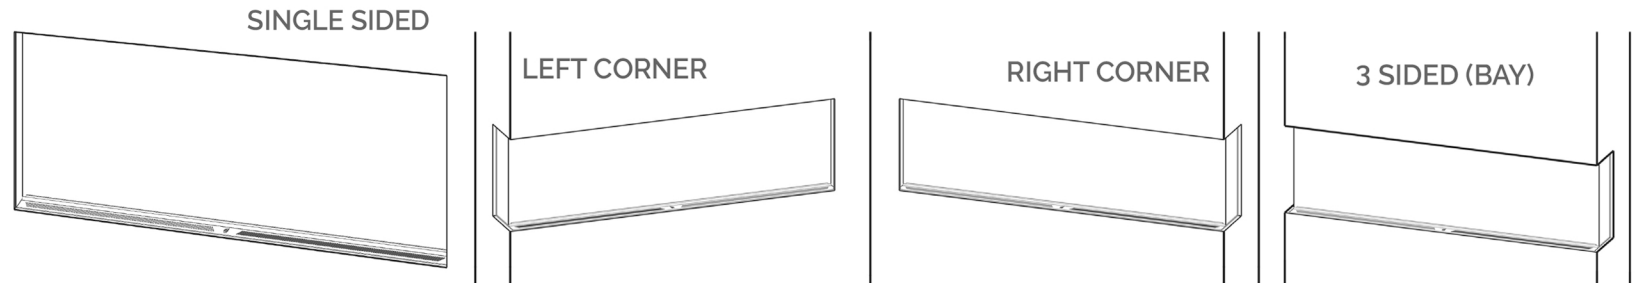

BUILT-IN RECESSED (2X4)

WALL MOUNT\*

\*Mantel Sold Separately

MODEL & CONFIGURATION		VIEWING AREA			FIREBOX DIMENSIONS					
MODEL #	CONFIGURATION	A FRONT GLASS WIDTH	B SIDE GLASS WIDTH	C GLASS HEIGHT	D OVERALL WIDTH	E OVERALL HEIGHT	F OVERALL DEPTH	G BOTTOM TO VIEWING	H TOP TO VIEWING	I BACK TO VIEWING
<b>LPM-4416</b>	SINGLE SIDED	43.875"	-	15.5"	44"	24.875"	11.5"	4.5"	4.5"	-
	CORNER (L/R)	43.875"	5	15.5"	44"	24.875"	11.5"	4.5"	4.5"	4.125"
	3-SIDED (BAY)	43.875"	5	15.5"	44"	24.875"	11.5"	4.5"	4.5"	4.125"
<b>LPM-5616</b>	SINGLE SIDED	55.875"	-	15.5"	56"	24.875"	11.5"	4.5"	4.5"	-
	CORNER (L/R)	55.875"	5	15.5"	56"	24.875"	11.5"	4.5"	4.5"	4.125"
	3-SIDED (BAY)	55.875"	5	15.5"	56"	24.875"	11.5"	4.5"	4.5"	4.125"
<b>LPM-6816</b>	SINGLE SIDED	67.875"	-	15.5"	68"	24.875"	11.5"	4.5"	4.5"	-
	CORNER (L/R)	67.875"	5	15.5"	68"	24.875"	11.5"	4.5"	4.5"	4.125"
	3-SIDED (BAY)	67.875"	5	15.5"	68"	24.875"	11.5"	4.5"	4.5"	4.125"
<b>LPM-8016</b>	SINGLE SIDED	79.875"	-	15.5"	80"	24.875"	11.5"	4.5"	4.5"	-
	CORNER (L/R)	79.875"	5	15.5"	80"	24.875"	11.5"	4.5"	4.5"	4.125"
	3-SIDED (BAY)	79.875"	5	15.5"	80"	24.875"	11.5"	4.5"	4.5"	4.125"
<b>LPM-9616</b>	SINGLE SIDED	95.875"	-	15.5"	96"	24.875"	11.5"	4.5"	4.5"	-
	CORNER (L/R)	95.875"	5	15.5"	96"	24.875"	11.5"	4.5"	4.5"	4.125"
	3-SIDED (BAY)	95.875"	5	15.5"	96"	24.875"	11.5"	4.5"	4.5"	4.125"