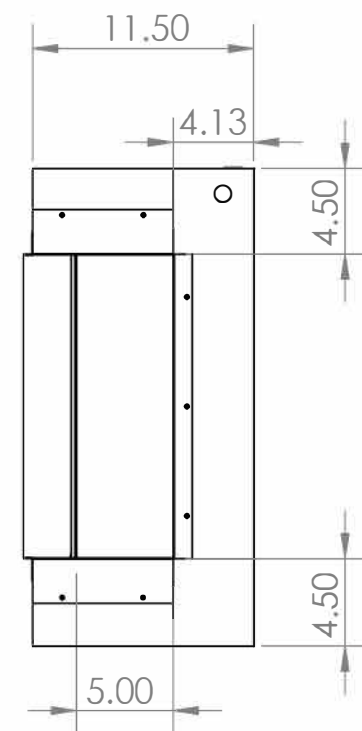

Volts	AC 120V/60Hz AC 240V/60Hz (OPTIONAL)
Amps	14 Amps
Watts	1560 Watts 3060 Watts
Low Heat	1500 Watts 1500 Watts
High Heat	1500 Watts 3000 Watts
No Heat	>60 Watts
Lamps	LED 12V

Indicates optional 240V installation