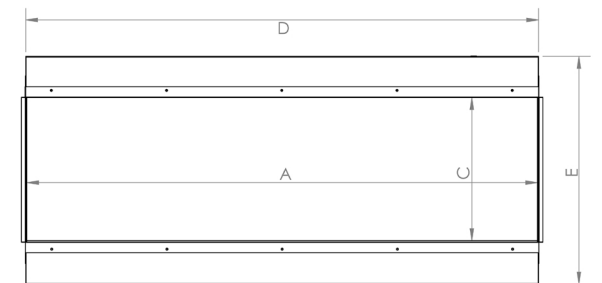

# MULTI INSTALLATIONS - OVER 12 DIFFERENT CONFIGURATIONS

- BUILT-IN/ CLEAN FACE INSTALLATION
- WALL MOUNT INSTALLATION
- BUILT-IN RECESSED INSTALLATION (2X4 WALL)
- FLOATING WALL CABINET
- FLOOR CABINET
- SINGLE SIDED
- LEFT CORNER
- RIGHT CORNER

BUILT-IN RECESSED (2X4)

WALL MOUNT\*

\*Mantel Sold Separately

MODEL & CONFIGURATION		VIEWING AREA			FIREBOX DIMENSIONS					
MODEL #	CONFIGURATION	A FRONT GLASS WIDTH	B SIDE GLASS WIDTH	C GLASS HEIGHT	D OVERALL WIDTH	E OVERALL HEIGHT	F OVERALL DEPTH	G BOTTOM TO VIEWING	H TOP TO VIEWING	I BACK TO VIEWING
<b>LPM-4416</b>	SINGLE SIDED	43.875"	-	15.5"	44"	24.875"	11.5"	4.5"	4.5"	-
	CORNER (L/R)	43.875"	5	15.5"	44"	24.875"	11.5"	4.5"	4.5"	4.125"
	3-SIDED (BAY)	43.875"	5	15.5"	44"	24.875"	11.5"	4.5"	4.5"	4.125"
<b>LPM-5616</b>	SINGLE SIDED	55.875"	-	15.5"	56"	24.875"	11.5"	4.5"	4.5"	-
	CORNER (L/R)	55.875"	5	15.5"	56"	24.875"	11.5"	4.5"	4.5"	4.125"
	3-SIDED (BAY)	55.875"	5	15.5"	56"	24.875"	11.5"	4.5"	4.5"	4.125"
<b>LPM-6816</b>	SINGLE SIDED	67.875"	-	15.5"	68"	24.875"	11.5"	4.5"	4.5"	-
	CORNER (L/R)	67.875"	5	15.5"	68"	24.875"	11.5"	4.5"	4.5"	4.125"
	3-SIDED (BAY)	67.875"	5	15.5"	68"	24.875"	11.5"	4.5"	4.5"	4.125"
<b>LPM-8016</b>	SINGLE SIDED	79.875"	-	15.5"	80"	24.875"	11.5"	4.5"	4.5"	-
	CORNER (L/R)	79.875"	5	15.5"	80"	24.875"	11.5"	4.5"	4.5"	4.125"
	3-SIDED (BAY)	79.875"	5	15.5"	80"	24.875"	11.5"	4.5"	4.5"	4.125"
<b>LPM-9616</b>	SINGLE SIDED	95.875"	-	15.5"	96"	24.875"	11.5"	4.5"	4.5"	-
	CORNER (L/R)	95.875"	5	15.5"	96"	24.875"	11.5"	4.5"	4.5"	4.125"
	3-SIDED (BAY)	95.875"	5	15.5"	96"	24.875"	11.5"	4.5"	4.5"	4.125"