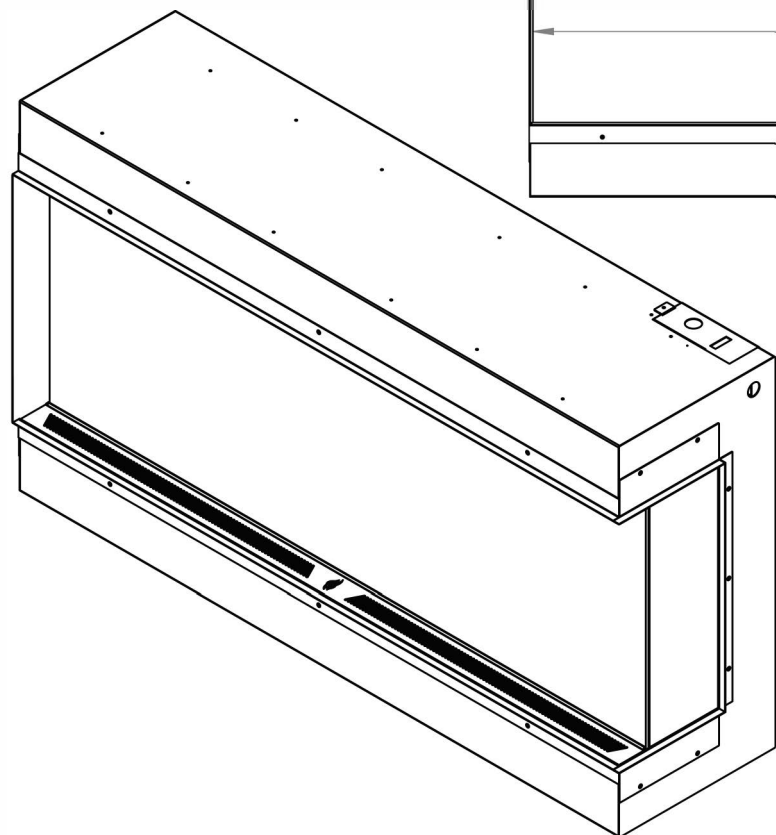

Volts	AC 120V/60Hz AC 240V/60Hz (OPTIONAL)
Amps	14 Amps
Watts	1560 Watts 3060 Watts
Low Heat	1500 Watts 1500 Watts
High Heat	1500 Watts 3000 Watts
No Heat	>60 Watts
Lamps	LED 12V

Indicates optional 240V installation