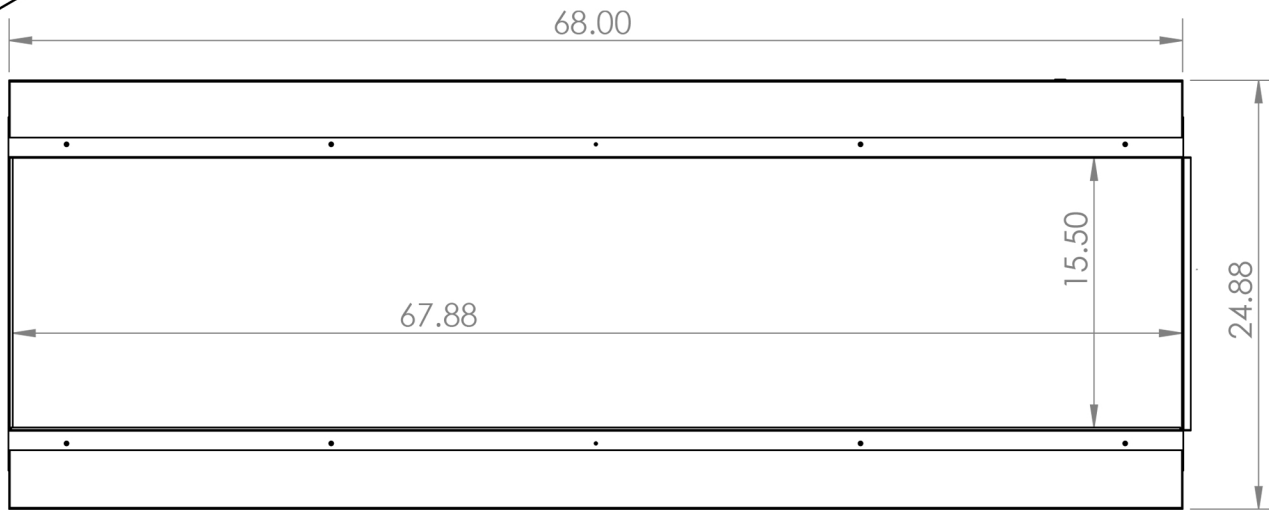

Volts	AC 120V/60Hz AC 240V/60Hz (OPTIONAL)
Amps	14 Amps
Watts	1560 Watts 3060 Watts
Low Heat	1500 Watts 1500 Watts
High Heat	1500 Watts 3000 Watts
No Heat	>60 Watts
Lamps	LED 12V

Indicates optional 240V installation