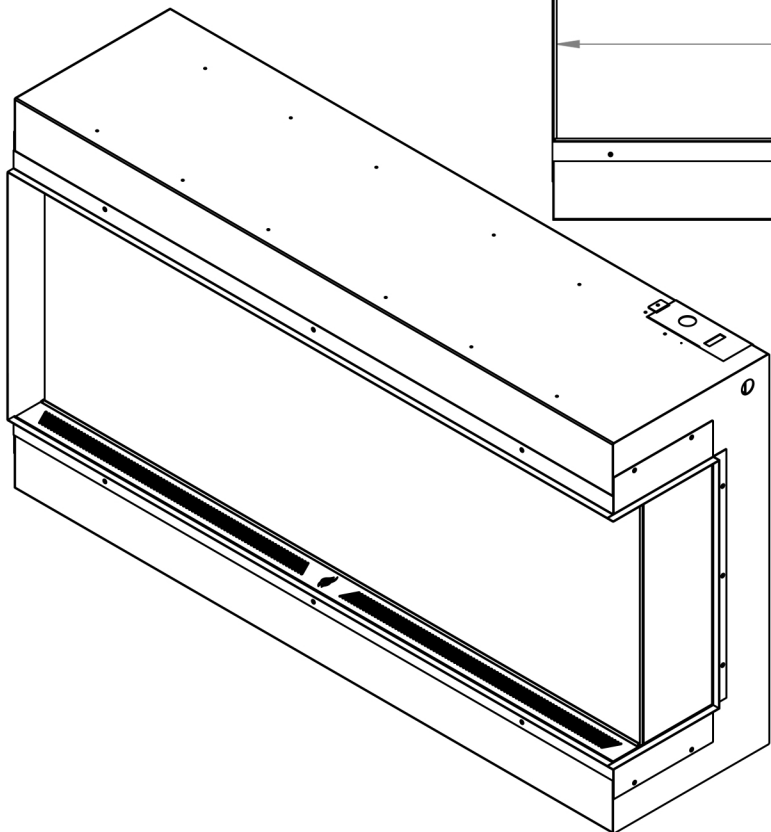

Volts	AC 120V/60Hz AC 240V/60Hz (OPTIONAL)
Amps	14 Amps
Watts	1560 Watts 3060 Watts
Low Heat	1500 Watts 1500 Watts
High Heat	1500 Watts 3000 Watts
No Heat	>60 Watts
Lamps	LED 12V

Indicates optional 240V installation