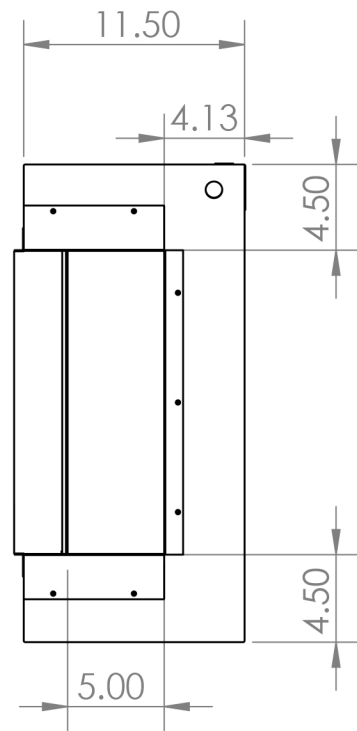

Volts	AC 120V/60Hz AC 240V/60Hz (OPTIONAL)
Amps	14 Amps
Watts	1560 Watts 3060 Watts
Low Heat	1500 Watts 1500 Watts
High Heat	1500 Watts 3000 Watts
No Heat	>60 Watts
Lamps	LED 12V

Indicates optional 240V installation