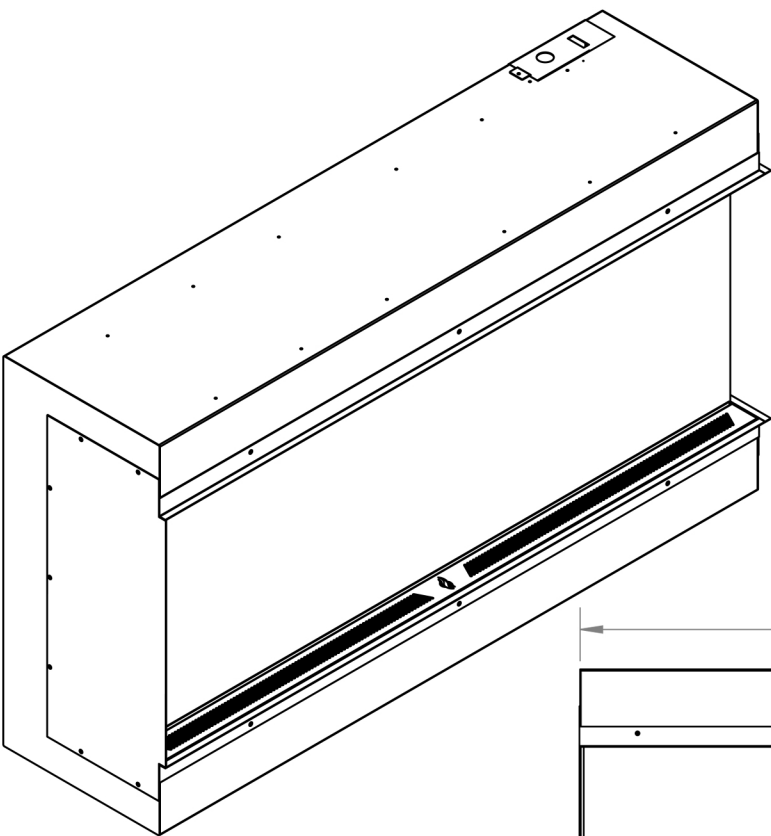

Volts	AC 120V/60Hz AC 240V/60Hz (OPTIONAL)
Amps	14 Amps
Watts	1560 Watts 3060 Watts
Low Heat	1500 Watts 1500 Watts
High Heat	1500 Watts 3000 Watts
No Heat	>60 Watts
Lamps	LED 12V

Indicates optional 240V installation