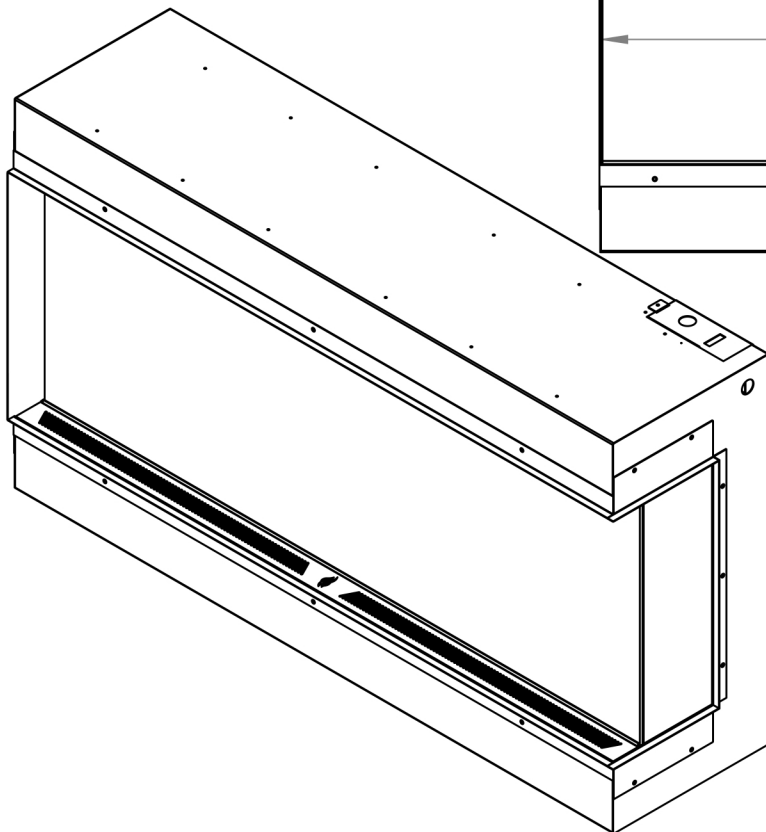

Volts	AC 120V/60Hz AC 240V/60Hz (OPTIONAL)
Amps	14 Amps
Watts	1560 Watts 3060 Watts
Low Heat	1500 Watts 1500 Watts
High Heat	1500 Watts 3000 Watts
No Heat	>60 Watts
Lamps	LED 12V

Indicates optional 240V installation