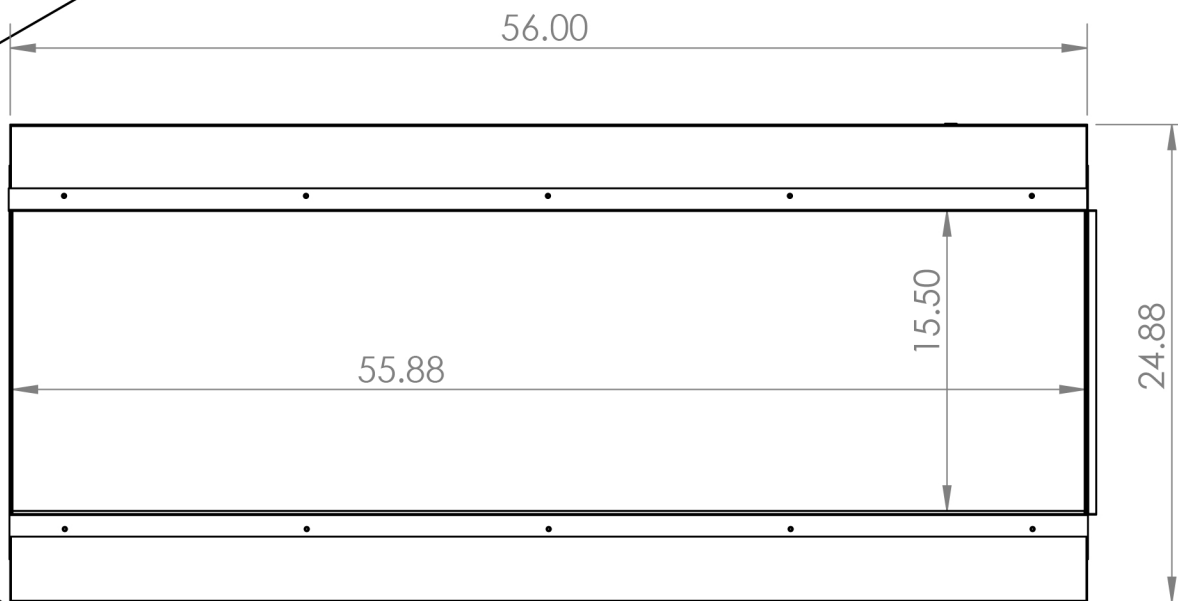

Volts	AC 120V/60Hz AC 240V/60Hz (OPTIONAL)
Amps	14 Amps
Watts	1560 Watts 3060 Watts
Low Heat	1500 Watts 1500 Watts
High Heat	1500 Watts 3000 Watts
No Heat	>60 Watts
Lamps	LED 12V

Indicates optional 240V installation