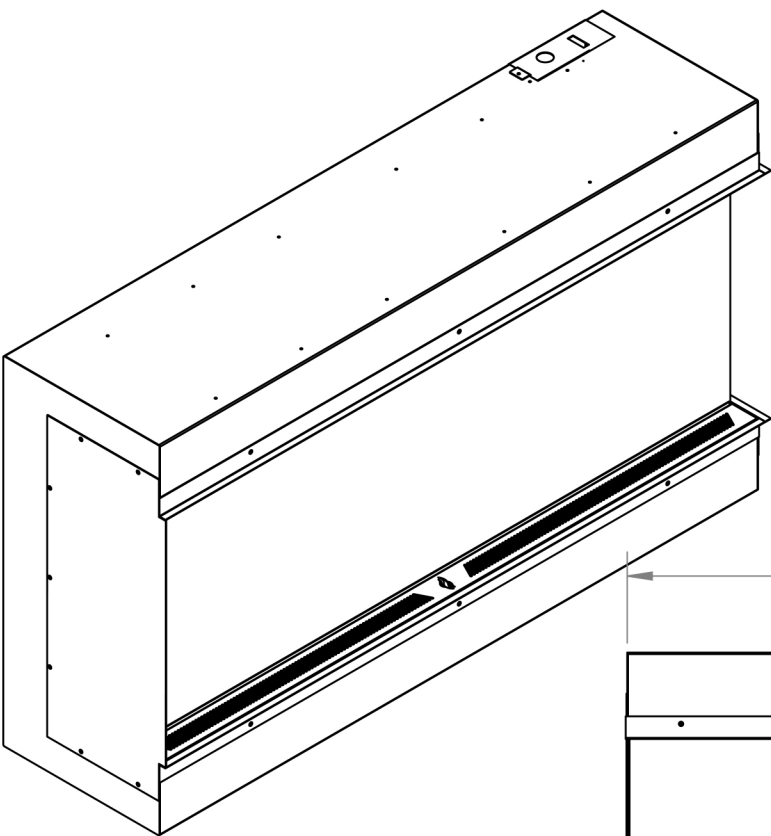

Volts	AC 120V/60Hz AC 240V/60Hz (OPTIONAL)
Amps	14 Amps
Watts	1560 Watts 3060 Watts
Low Heat	1500 Watts 1500 Watts
High Heat	1500 Watts 3000 Watts
No Heat	>60 Watts
Lamps	LED 12V

Indicates optional 240V installation