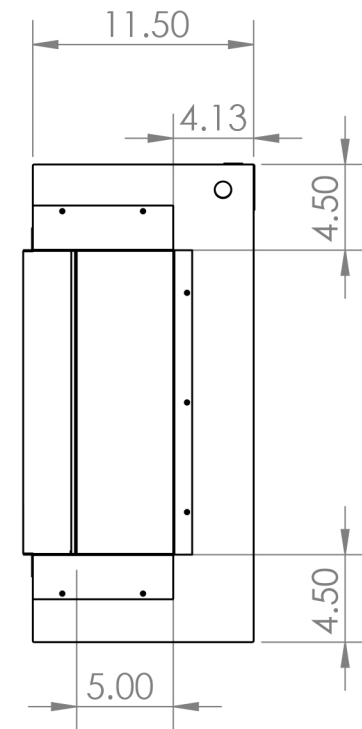

Volts	AC 120V/60Hz AC 240V/60Hz (OPTIONAL)
Amps	14 Amps
Watts	1560 Watts 3060 Watts
Low Heat	1500 Watts 1500 Watts
High Heat	1500 Watts 3000 Watts
No Heat	>60 Watts
Lamps	LED 12V

Indicates optional 240V installation