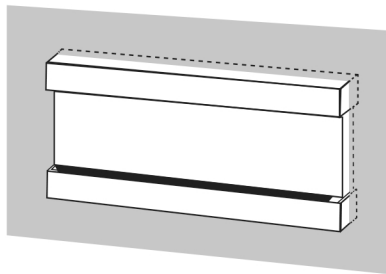

Indicates optional 240V installation

MULTI INSTALLATIONS - OVER 12 DIFFERENT CONFIGURATIONS

- BUILT-IN/ CLEAN FACE INSTALLATION
- WALL MOUNT INSTALLATION
- BUILT-IN RECESSED INSTALLATION (2X4 WALL)
- FLOATING WALL CABINET
- FLOOR CABINET
- SINGLE SIDED
- LEFT CORNER
- RIGHT CORNER

BUILT-IN RECESSED (2X4)

WALL MOUNT*

*Mantel Sold Separately

MODEL & CONFIGURATION		VIEWING AREA			FIREBOX DIMENSIONS					
MODEL #	CONFIGURATION	A FRONT GLASS WIDTH	B SIDE GLASS WIDTH	C GLASS HEIGHT	D OVERALL WIDTH	E OVERALL HEIGHT	F OVERALL DEPTH	G BOTTOM TO VIEWING	H TOP TO VIEWING	I BACK TO VIEWING
LPM-4416	SINGLE SIDED	43.875"	-	15.5"	44"	24.875"	11.5"	4.5"	4.5"	-
	CORNER (L/R)	43.875"	5	15.5"	44"	24.875"	11.5"	4.5"	4.5"	4.125"
	3-SIDED (BAY)	43.875"	5	15.5"	44"	24.875"	11.5"	4.5"	4.5"	4.125"
LPM-5616	SINGLE SIDED	55.875"	-	15.5"	56"	24.875"	11.5"	4.5"	4.5"	-
	CORNER (L/R)	55.875"	5	15.5"	56"	24.875"	11.5"	4.5"	4.5"	4.125"
	3-SIDED (BAY)	55.875"	5	15.5"	56"	24.875"	11.5"	4.5"	4.5"	4.125"
LPM-6816	SINGLE SIDED	67.875"	-	15.5"	68"	24.875"	11.5"	4.5"	4.5"	-
	CORNER (L/R)	67.875"	5	15.5"	68"	24.875"	11.5"	4.5"	4.5"	4.125"
	3-SIDED (BAY)	67.875"	5	15.5"	68"	24.875"	11.5"	4.5"	4.5"	4.125"
LPM-8016	SINGLE SIDED	79.875"	-	15.5"	80"	24.875"	11.5"	4.5"	4.5"	-
	CORNER (L/R)	79.875"	5	15.5"	80"	24.875"	11.5"	4.5"	4.5"	4.125"
	3-SIDED (BAY)	79.875"	5	15.5"	80"	24.875"	11.5"	4.5"	4.5"	4.125"
LPM-9616	SINGLE SIDED	95.875"	-	15.5"	96"	24.875"	11.5"	4.5"	4.5"	-
	CORNER (L/R)	95.875"	5	15.5"	96"	24.875"	11.5"	4.5"	4.5"	4.125"
	3-SIDED (BAY)	95.875"	5	15.5"	96"	24.875"	11.5"	4.5"	4.5"	4.125"