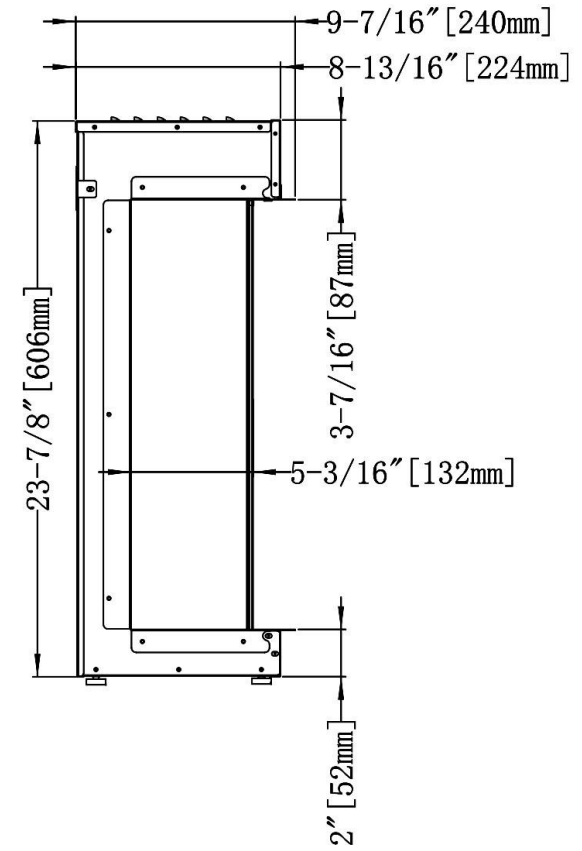

Installation

- ▶ *Front View, Left Corner, Right Corner, Bay*
- ▶ *Built-In Clean Face or Wall Mount*
- ▶ *Wall Mount Installs flush to Wall with Flames Offset Only 1-½"*
- ▶ *Available in Sizes: 52" – 60" – 76" – 100" & 120"*

Units

- ▶ *ORION 52" MULTI OR52-MULTI*
- ▶ *ORION 60" MULTI OR60-MULTI*
- ▶ *ORION 76" MULTI OR76-MULTI*
- ▶ *ORION 100" MULTI OR100-MULTI*
- ▶ *ORION 120" MULTI OR120-MULTI*

Model

ORION ADVANCED FEATURES

FINISHED WALL
- THREE SIDED BAY INSTALL

FINISHED WALL
- RIGHT CORNER INSTALL

FINISHED WALL
- SINGLE SIDED INSTALL

FRAMING DIMENSIONS

MODEL NUMBER	A	B	C
OR52-MULTI	51" 1295MM	24-3/4" 629MM	9" MINIMUM 229MM MIN.
OR60-MULTI	59-1/2" 1511MM	24-3/4" 629MM	9" MINIMUM 229MM MIN.
OR76-MULTI	75-1/4" 1911MM	24-3/4" 629MM	9" MINIMUM 229MM MIN.
OR100-MULTI	99-1/2" 2527MM	24-3/4" 629MM	9" MINIMUM 229MM MIN.
OR120-MULTI	124" 3150MM	24-3/4" 629MM	9" MINIMUM 229MM MIN.