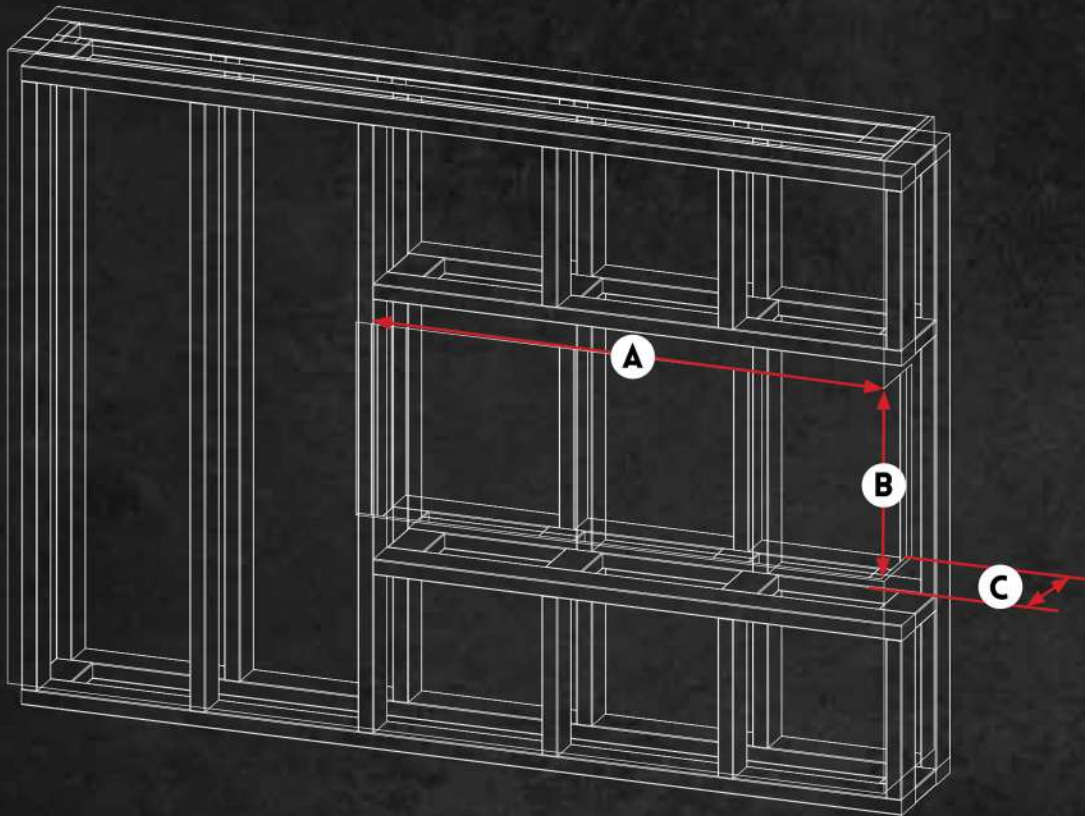

FINISHED WALL
- THREE SIDED BAY INSTALL