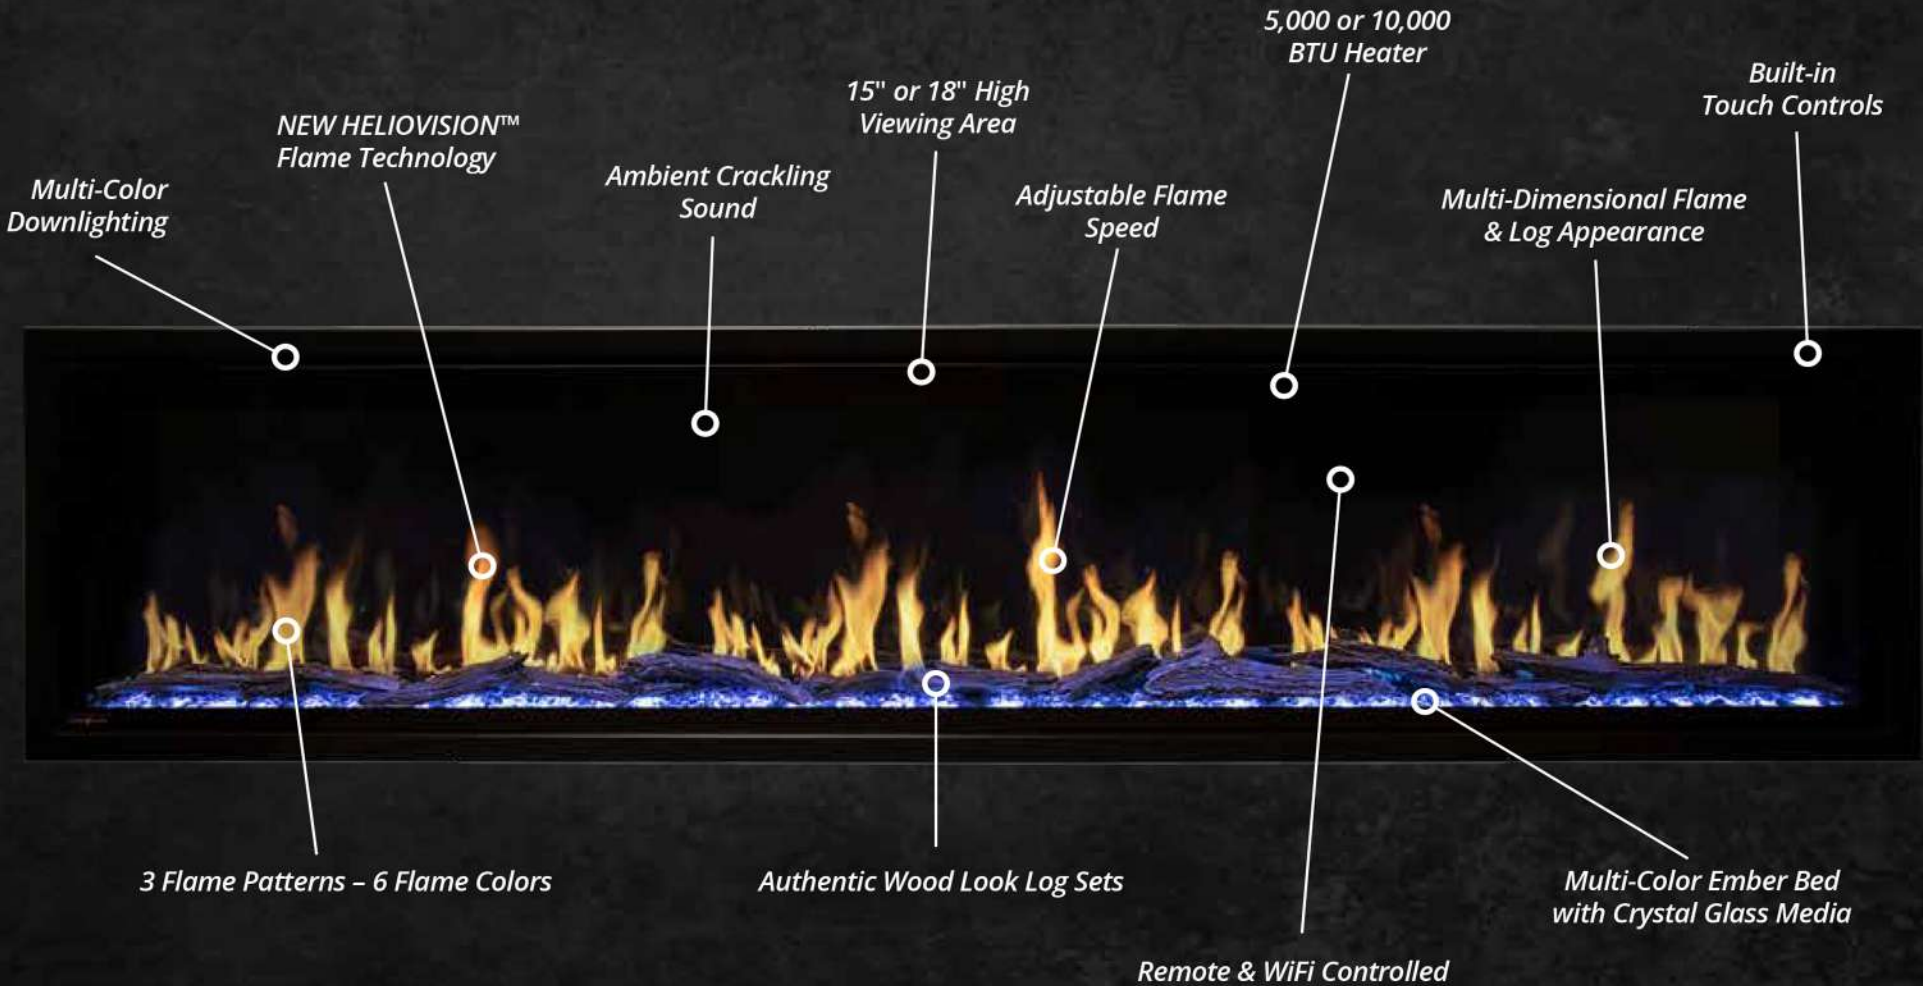

ORION ADVANCED FEATURES

Modern Flames Orion Electric Fireplaces featuring NEW HELIOVISION™ flame technology. Our Orion electric fireplaces with the most advanced features that fits all your needs.

Shown: Flame One - Hybrid