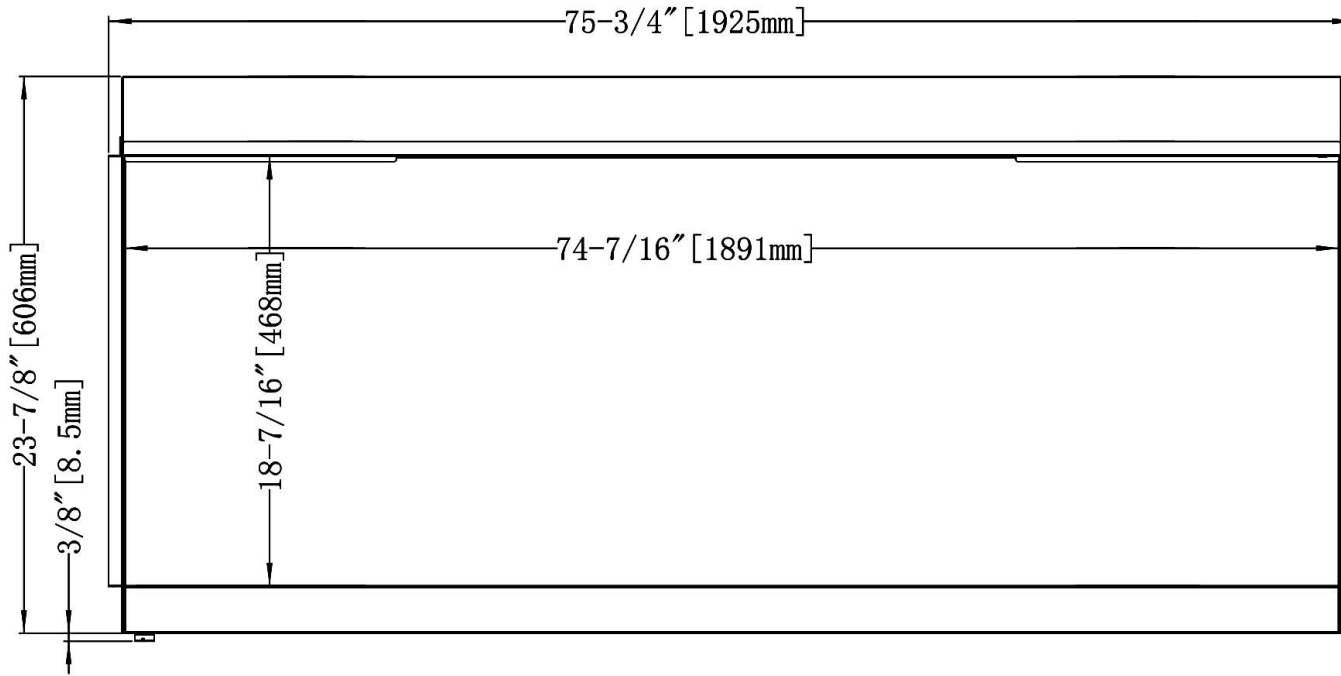

MULTI SPECIFICATIONS