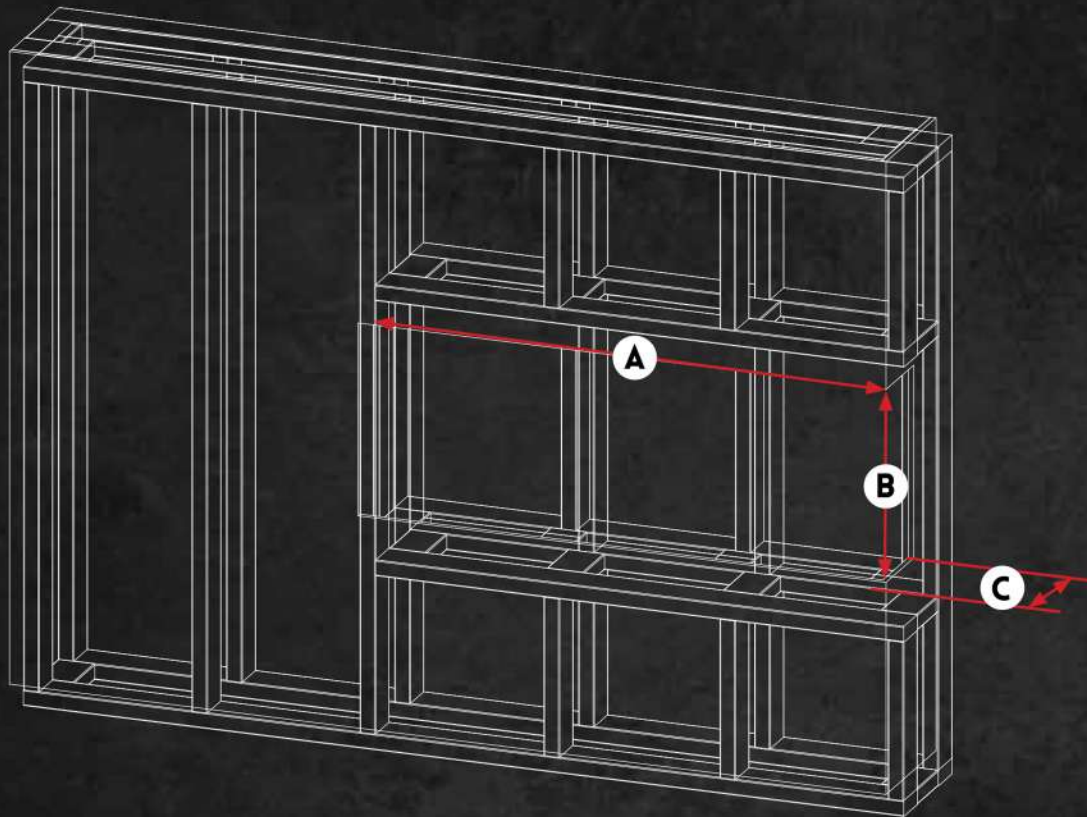

**FINISHED WALL
- THREE SIDED BAY INSTALL**