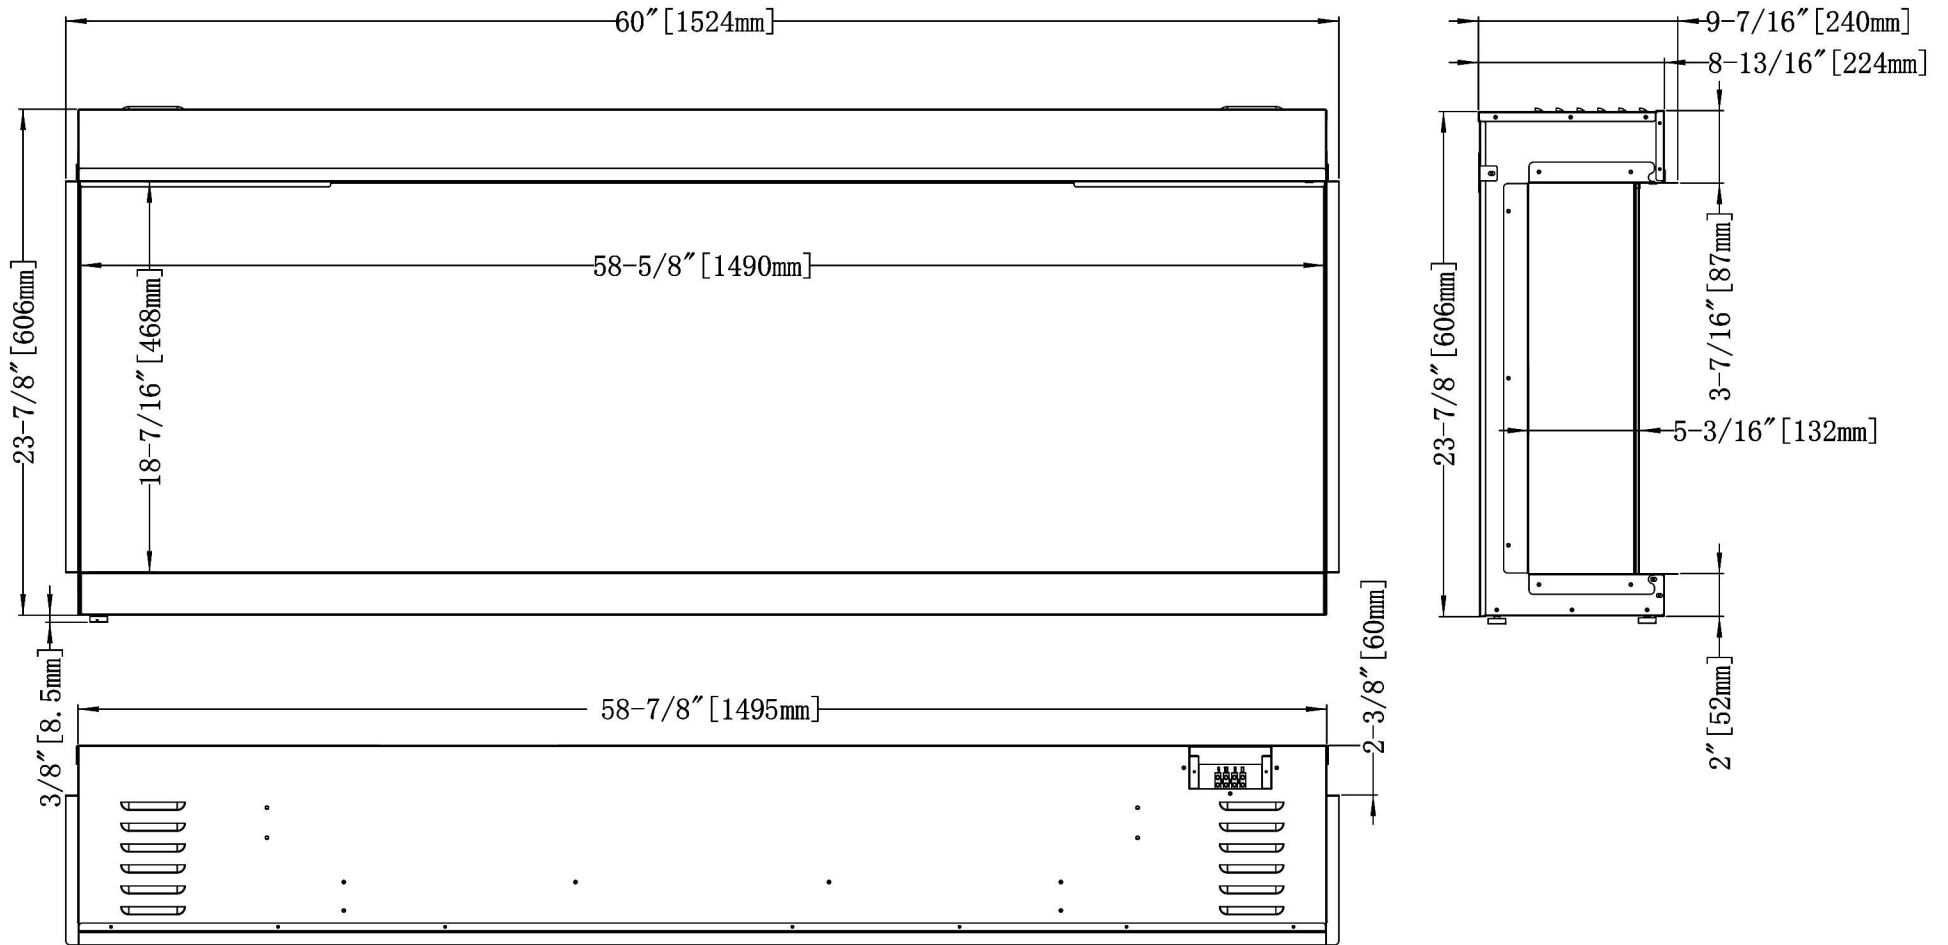

Installation

- ▶ *Front View, Left Corner, Right Corner, Bay*
- ▶ *Built-In Clean Face or Wall Mount*
- ▶ *Wall Mount Installs flush to Wall with Flames Offset Only 1-½"*
- ▶ *Available in Sizes: 52" – 60" – 76" – 100" & 120"*

Units

- ▶ *ORION 52" MULTI OR52-MULTI*
- ▶ *ORION 60" MULTI OR60-MULTI*
- ▶ *ORION 76" MULTI OR76-MULTI*
- ▶ *ORION 100" MULTI OR100-MULTI*
- ▶ *ORION 120" MULTI OR120-MULTI*

Model

ORION ADVANCED FEATURES

**FINISHED WALL
- THREE SIDED BAY INSTALL**

**FINISHED WALL
- RIGHT CORNER INSTALL**

**FINISHED WALL
- SINGLE SIDED INSTALL**

FRAMING DIMENSIONS

MODEL NUMBER	A	B	C
OR52-MULTI	51" 1295MM	24-3/4" 629MM	9" MINIMUM 229MM MIN.
OR60-MULTI	59-1/2" 1511MM	24-3/4" 629MM	9" MINIMUM 229MM MIN.
OR76-MULTI	75-1/4" 1911MM	24-3/4" 629MM	9" MINIMUM 229MM MIN.
OR100-MULTI	99-1/2" 2527MM	24-3/4" 629MM	9" MINIMUM 229MM MIN.
OR120-MULTI	124" 3150MM	24-3/4" 629MM	9" MINIMUM 229MM MIN.