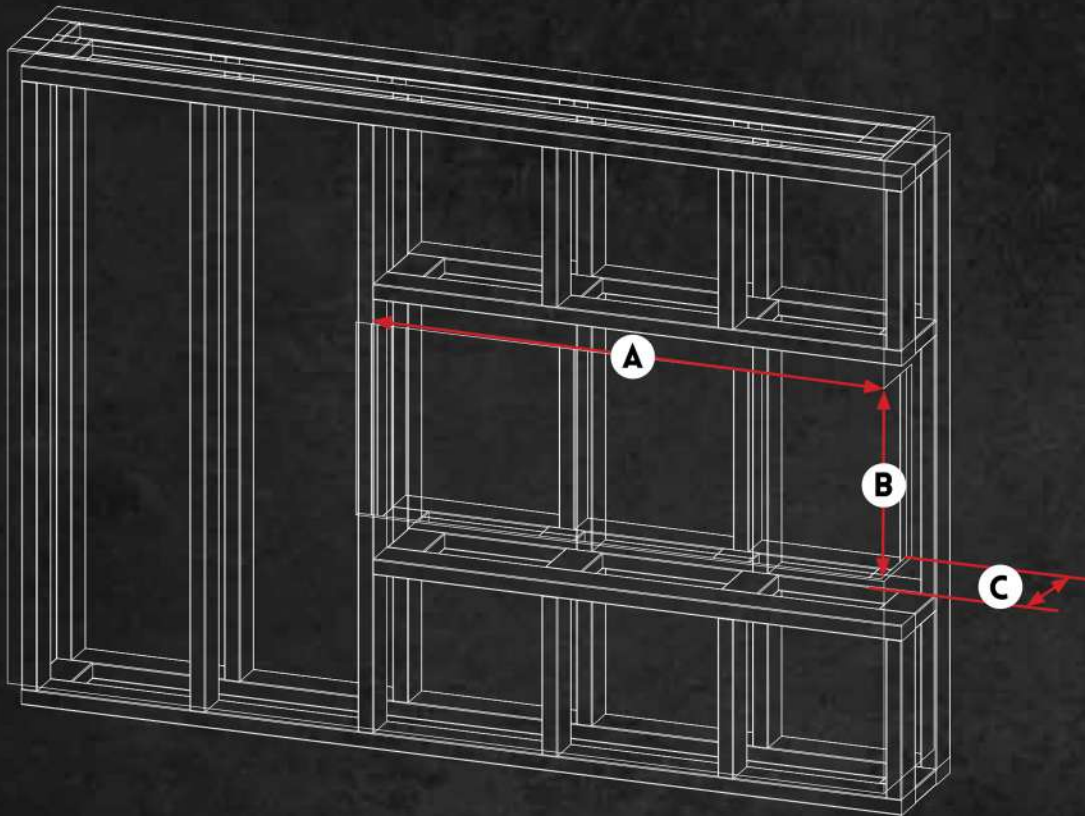

# MULTI SPECIFICATIONS

FINISHED WALL  
- THREE SIDED BAY INSTALL

FINISHED WALL  
- RIGHT CORNER INSTALL

FINISHED WALL  
- SINGLE SIDED INSTALL

**FRAMING DIMENSIONS**

MODEL NUMBER	A	B	C
OR52-MULTI	51" 1295MM	24-3/4" 629MM	9" MINIMUM 229MM MIN.
OR60-MULTI	59-1/2" 1511MM	24-3/4" 629MM	9" MINIMUM 229MM MIN.
OR76-MULTI	75-1/4" 1911MM	24-3/4" 629MM	9" MINIMUM 229MM MIN.
OR100-MULTI	99-1/2" 2527MM	24-3/4" 629MM	9" MINIMUM 229MM MIN.
OR120-MULTI	124" 3150MM	24-3/4" 629MM	9" MINIMUM 229MM MIN.