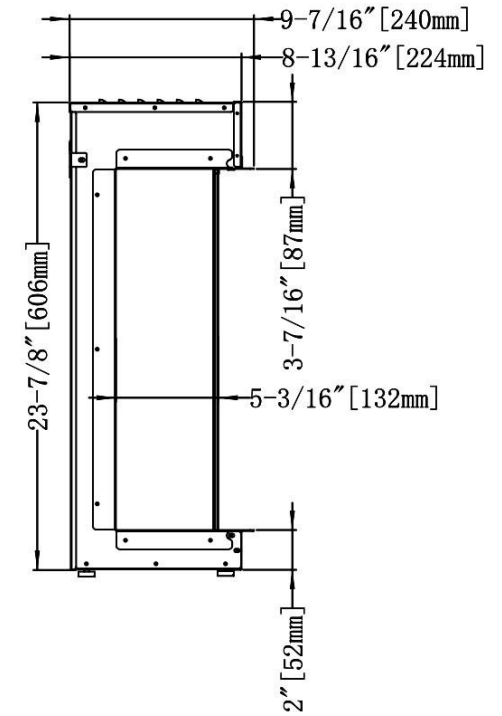

### Installation

- ▶ *Front View, Left Corner, Right Corner, Bay*
- ▶ *Built-In Clean Face or Wall Mount*
- ▶ *Wall Mount Installs flush to Wall with Flames Offset Only 1-½"*
- ▶ *Available in Sizes: 52" – 60" – 76" – 100" & 120"*

### Units

- ▶ *ORION 52" MULTI ..... OR52-MULTI*
- ▶ *ORION 60" MULTI ..... OR60-MULTI*
- ▶ *ORION 76" MULTI ..... OR76-MULTI*
- ▶ *ORION 100" MULTI ..... OR100-MULTI*
- ▶ *ORION 120" MULTI ..... OR120-MULTI*

### Model #

# MULTI SPECIFICATIONS

FINISHED WALL  
- THREE SIDED BAY INSTALL

FINISHED WALL  
- RIGHT CORNER INSTALL

FINISHED WALL  
- SINGLE SIDED INSTALL

**FRAMING DIMENSIONS**

MODEL NUMBER	A	B	C
OR52-MULTI	51" 1295MM	24-3/4" 629MM	9" MINIMUM 229MM MIN.
OR60-MULTI	59-1/2" 1511MM	24-3/4" 629MM	9" MINIMUM 229MM MIN.
OR76-MULTI	75-1/4" 1911MM	24-3/4" 629MM	9" MINIMUM 229MM MIN.
OR100-MULTI	99-1/2" 2527MM	24-3/4" 629MM	9" MINIMUM 229MM MIN.
OR120-MULTI	124" 3150MM	24-3/4" 629MM	9" MINIMUM 229MM MIN.