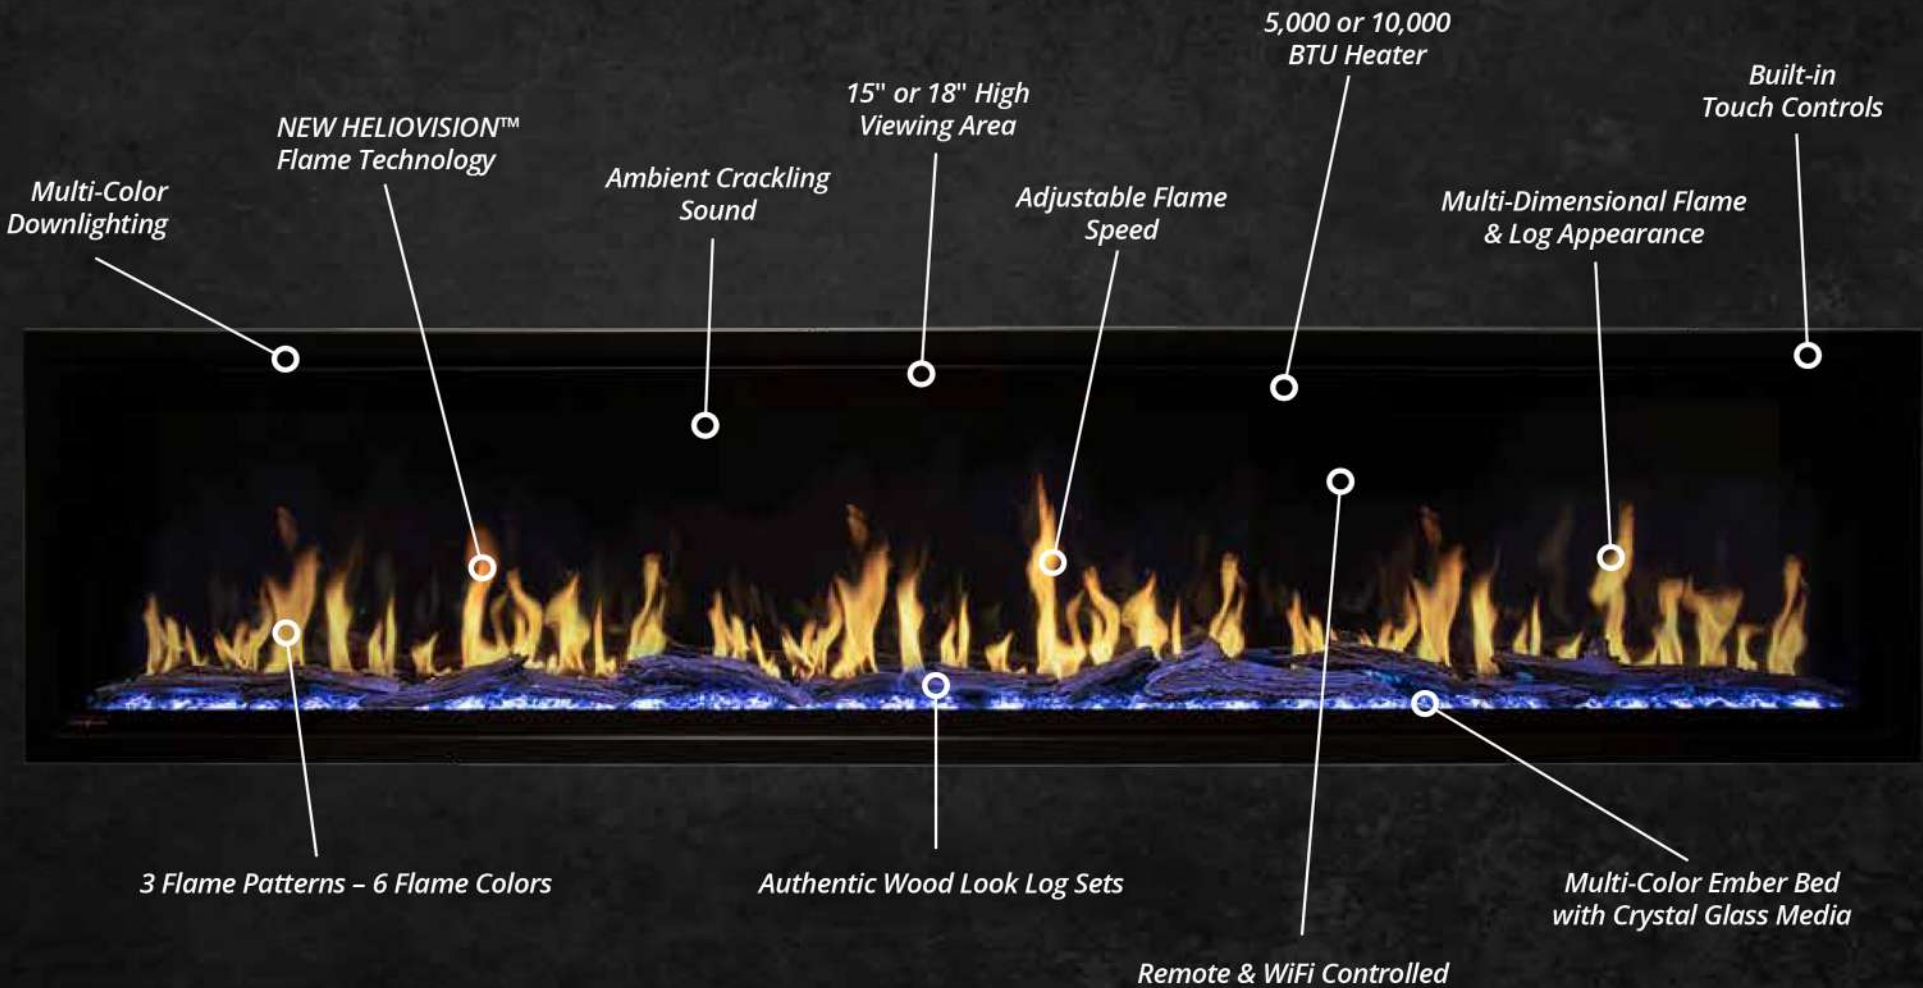

ORION ADVANCED FEATURES

Modern Flames Orion Electric Fireplaces featuring NEW HELIOVISION™ flame technology. Our Orion electric fireplaces with the most advanced features that fits all your needs.

Shown: Flame One - Hybrid