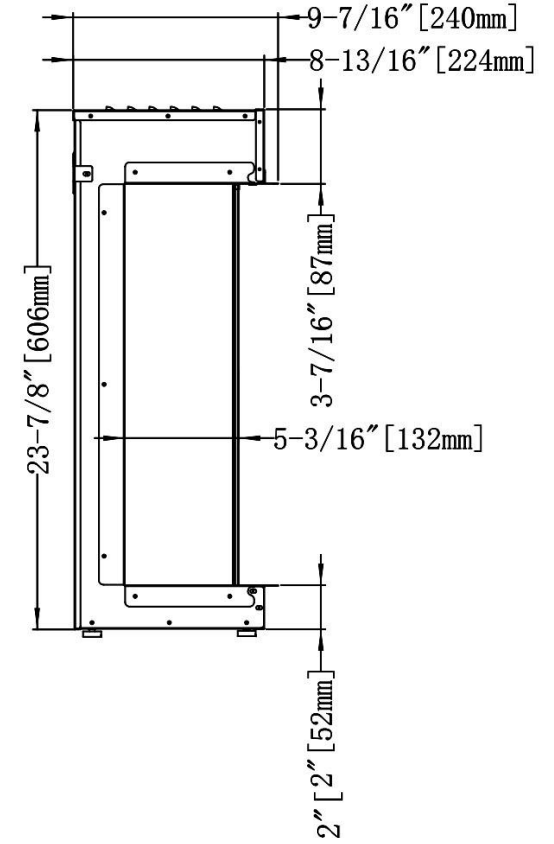

MULTI SPECIFICATIONS