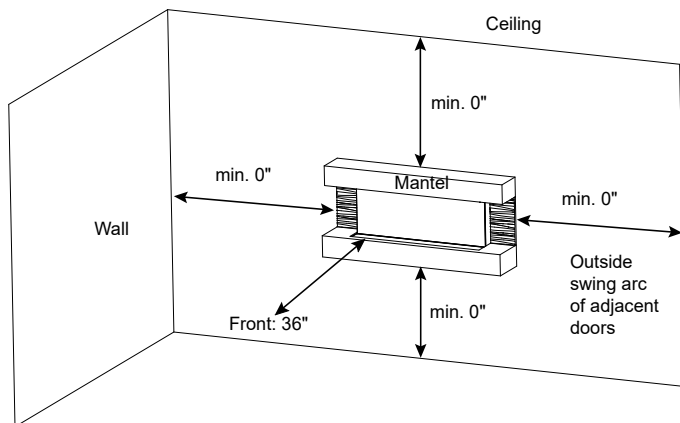

Please consult the manufacturer's installation manual for all details and requirements before making a final design layout decision.

Format 60" Floating Mantel Wall-Mount Electric Fireplace

Model	BTU Output	Width	Height	Depth	Sides	Viewing Area (F x G)
SF-FM60-WH	5000	59-7/8" [1520]	23-5/16" [592]	9-7/8" [250]	11-13/16" [300]	36-1/16" x 12-5/8" [916 x 321]

FRONT VIEW

SIDE VIEW

ELECTRICAL CONNECTION REQUIREMENTS

CIRCUIT	CONNECTION METHOD	BTUS
15 AMP, 120V/60 Hz	Plug-in or hardwire	5,000

LOCATION AND CLEARANCES REQUIREMENTS

LOCATION OF OUTLET RECEPTACLE

An electrical receptacle may be discretely located under the bottom mantel. When planning the location of the appliance, special care is required to ensure the wall mount bracket is located a sufficient distance above the electrical receptacle.