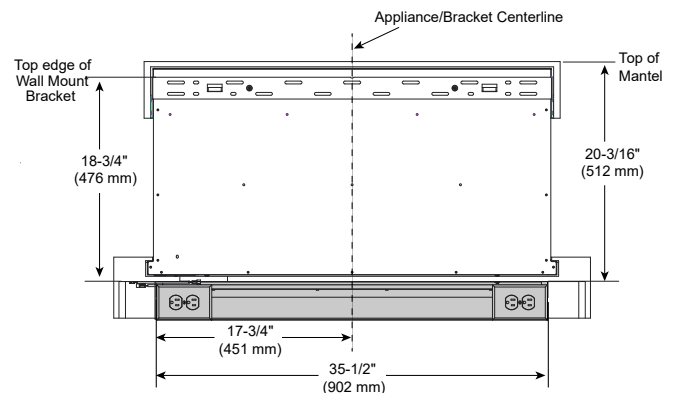

Please consult the manufacturer's installation manual for all details and requirements before making a final design layout decision.

Format 60" Floating Mantel Wall-Mount Electric Fireplace

Model	BTU Output	Width	Height	Depth	Sides	Viewing Area (F x G)
SF-FM60-WH	5000	59-7/8" [1520]	23-5/16" [592]	9-7/8" [250]	11-13/16" [300]	36-1/16" x 12-5/8" [916 x 321]

FRONT VIEW

SIDE VIEW

ELECTRICAL CONNECTION REQUIREMENTS

CIRCUIT	CONNECTION METHOD	BTUS
15 AMP, 120V/60 Hz	Plug-in or hardwire	5,000

LOCATION AND CLEARANCES REQUIREMENTS

LOCATION OF OUTLET RECEPTACLE

An electrical receptacle may be discretely located under the bottom mantel. When planning the location of the appliance, special care is required to ensure the wall mount bracket is located a sufficient distance above the electrical receptacle.