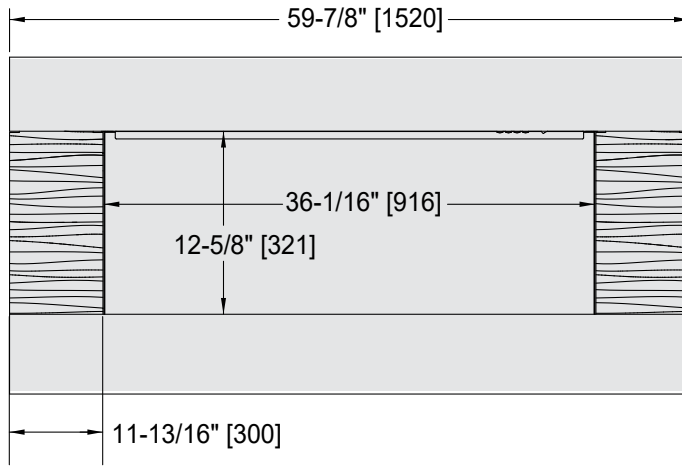

Please consult the manufacturer's installation manual for all details and requirements before making a final design layout decision.

Format 60" Floating Mantel Wall-Mount Electric Fireplace

Model	BTU Output	Width	Height	Depth	Sides	Viewing Area (F x G)
SF-FM60-WH	5000	59-7/8" [1520]	23-5/16" [592]	9-7/8" [250]	11-13/16" [300]	36-1/16" x 12-5/8" [916 x 321]

FRONT VIEW

ELECTRICAL CONNECTION REQUIREMENTS

CIRCUIT	CONNECTION METHOD	BTUS
15 AMP, 120V/60 Hz	Plug-in or hardwire	5,000

LOCATION AND CLEARANCES REQUIREMENTS

LOCATION OF OUTLET RECEPTACLE

An electrical receptacle may be discretely located under the bottom mantel. When planning the location of the appliance, special care is required to ensure the wall mount bracket is located a sufficient distance above the electrical receptacle.

SimpliFire — A Brand of Hearth & Home Technologies
7571 215th Street West | Lakeville, MN 55044
888-427-3973 | 952-985-6000 | fireplaces.com

Product information provided is not complete and is subject to change without notice. Product installation must adhere strictly to instructions accompanying product to avoid risk of fire and potential injury.

CSA C22.2 No 46-2013