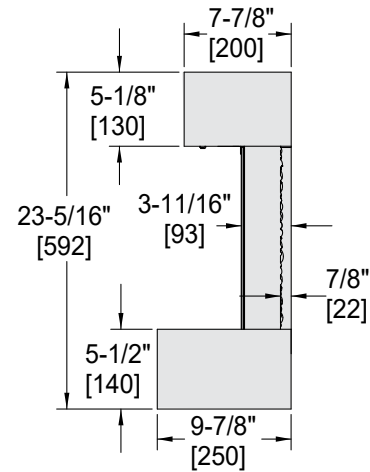

Please consult the manufacturer's installation manual for all details and requirements before making a final design layout decision.

Format 60" Floating Mantel Wall-Mount Electric Fireplace

Model	BTU Output	Width	Height	Depth	Sides	Viewing Area (F x G)
SF-FM60-WH	5000	59-7/8" [1520]	23-5/16" [592]	9-7/8" [250]	11-13/16" [300]	36-1/16" x 12-5/8" [916 x 321]

FRONT VIEW

SIDE VIEW

ELECTRICAL CONNECTION REQUIREMENTS

CIRCUIT	CONNECTION METHOD	BTUS
15 AMP, 120V/60 Hz	Plug-in or hardwire	5,000

LOCATION AND CLEARANCES REQUIREMENTS

LOCATION OF OUTLET RECEPTACLE

An electrical receptacle may be discretely located under the bottom mantel. When planning the location of the appliance, special care is required to ensure the wall mount bracket is located a sufficient distance above the electrical receptacle.