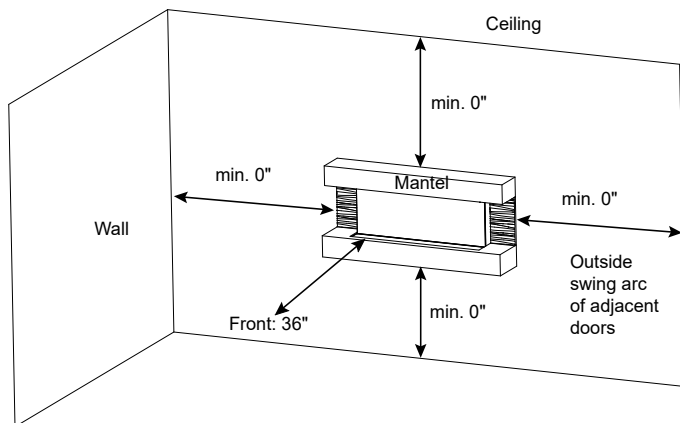

Please consult the manufacturer's installation manual for all details and requirements before making a final design layout decision.

Format 50" Floating Mantel Wall-Mount Electric Fireplace

Model	BTU Output	Width	Height	Depth	Sides	Viewing Area (F x G)
SF-FM50-WH	5000	50" [1270]	23-5/16" [592]	9-7/8" [250]	6-7/8" [175]	36-1/16" x 12-5/8" [916 x 321]

FRONT VIEW

SIDE VIEW

ELECTRICAL CONNECTION REQUIREMENTS

CIRCUIT	CONNECTION METHOD	BTUS
15 AMP, 120V/60 Hz	Plug-in or hardwire	5,000

LOCATION AND CLEARANCES REQUIREMENTS

LOCATION OF OUTLET RECEPTACLE

An electrical receptacle may be discretely located under the bottom mantel. When planning the location of the appliance, special care is required to ensure the wall mount bracket is located a sufficient distance above the electrical receptacle.