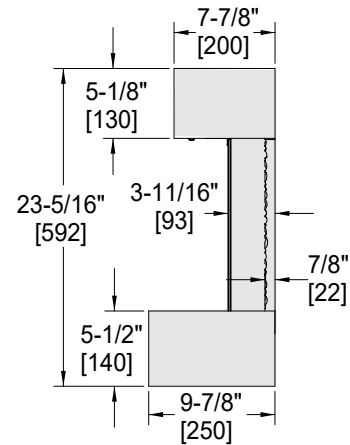

Please consult the manufacturer's installation manual for all details and requirements before making a final design layout decision.

Format 50" Floating Mantel Wall-Mount Electric Fireplace

Model	BTU Output	Width	Height	Depth	Sides	Viewing Area (F x G)
SF-FM50-WH	5000	50" [1270]	23-5/16" [592]	9-7/8" [250]	6-7/8" [175]	36-1/16" x 12-5/8" [916 x 321]

FRONT VIEW

SIDE VIEW

ELECTRICAL CONNECTION REQUIREMENTS

CIRCUIT	CONNECTION METHOD	BTUS
15 AMP, 120V/60 Hz	Plug-in or hardwire	5,000

LOCATION AND CLEARANCES REQUIREMENTS

LOCATION OF OUTLET RECEPTACLE

An electrical receptacle may be discretely located under the bottom mantel. When planning the location of the appliance, special care is required to ensure the wall mount bracket is located a sufficient distance above the electrical receptacle.