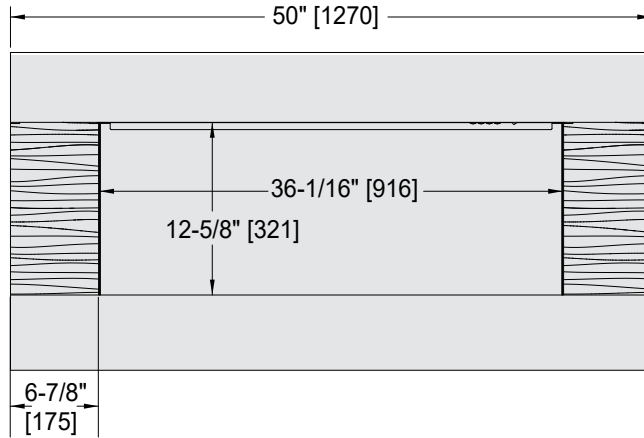

Please consult the manufacturer's installation manual for all details and requirements before making a final design layout decision.

Format 50" Floating Mantel Wall-Mount Electric Fireplace

Model	BTU Output	Width	Height	Depth	Sides	Viewing Area (F x G)
SF-FM50-WH	5000	50" [1270]	23-5/16" [592]	9-7/8" [250]	6-7/8" [175]	36-1/16" x 12-5/8" [916 x 321]

FRONT VIEW

ELECTRICAL CONNECTION REQUIREMENTS

CIRCUIT	CONNECTION METHOD	BTUS
15 AMP, 120V/60 Hz	Plug-in or hardwire	5,000

LOCATION AND CLEARANCES REQUIREMENTS

LOCATION OF OUTLET RECEPTACLE

An electrical receptacle may be discretely located under the bottom mantel. When planning the location of the appliance, special care is required to ensure the wall mount bracket is located a sufficient distance above the electrical receptacle.

SimpliFire — A Brand of Hearth & Home Technologies
7571 215th Street West | Lakeville, MN 55044
888-427-3973 | 952-985-6000 | fireplaces.com

Product information provided is not complete and is subject to change without notice. Product installation must adhere strictly to instructions accompanying product to avoid risk of fire and potential injury.

CSA C22.2 No 46-2013