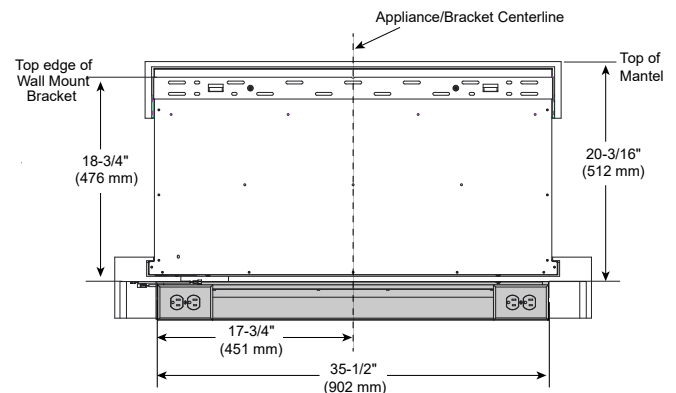

Please consult the manufacturer's installation manual for all details and requirements before making a final design layout decision.

Format 50" Floating Mantel Wall-Mount Electric Fireplace

Model	BTU Output	Width	Height	Depth	Sides	Viewing Area (F x G)
SF-FM50-WH	5000	50" [1270]	23-5/16" [592]	9-7/8" [250]	6-7/8" [175]	36-1/16" x 12-5/8" [916 x 321]

FRONT VIEW

SIDE VIEW

ELECTRICAL CONNECTION REQUIREMENTS

CIRCUIT	CONNECTION METHOD	BTUS
15 AMP, 120V/60 Hz	Plug-in or hardwire	5,000

LOCATION AND CLEARANCES REQUIREMENTS

LOCATION OF OUTLET RECEPTACLE

An electrical receptacle may be discretely located under the bottom mantel. When planning the location of the appliance, special care is required to ensure the wall mount bracket is located a sufficient distance above the electrical receptacle.