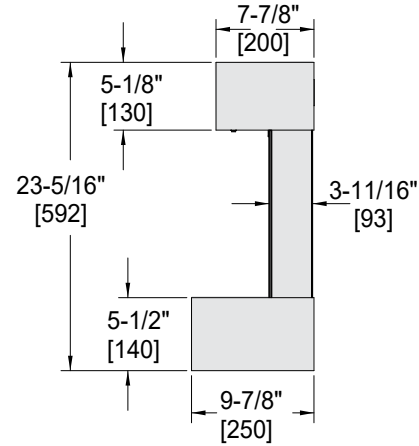

Please consult the manufacturer's installation manual for all details and requirements before making a final design layout decision.

Format 43" Floating Mantel Wall-Mount Electric Fireplace

Model	BTU Output	Width	Height	Depth	Viewing Area (F x G)
SF-FM43-WH	5000	43-5/16" [1100]	23-5/16" [592]	9-7/8" [250]	36-1/16" x 12-5/8" [916 x 321]

FRONT VIEW

SIDE VIEW

ELECTRICAL CONNECTION REQUIREMENTS

CIRCUIT	CONNECTION METHOD	BTUS
15 AMP, 120V/60 Hz	Plug-in or hardwire	5,000

LOCATION AND CLEARANCES REQUIREMENTS

LOCATION OF OUTLET RECEPTACLE

An electrical receptacle may be discretely located under the bottom mantel. When planning the location of the appliance, special care is required to ensure the wall mount bracket is located a sufficient distance above the electrical receptacle.