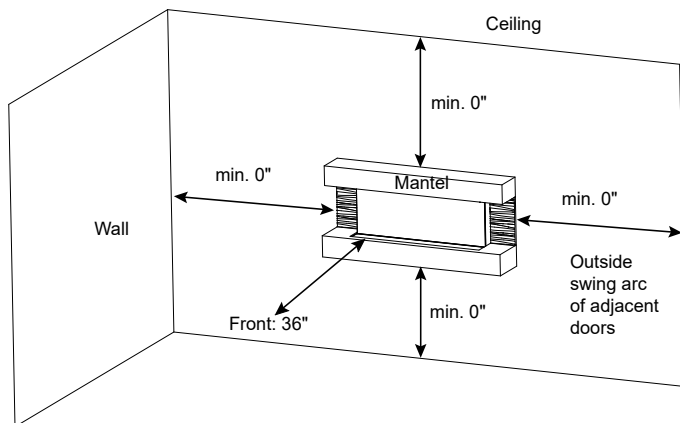

Please consult the manufacturer's installation manual for all details and requirements before making a final design layout decision.

Format 43" Floating Mantel Wall-Mount Electric Fireplace

Model	BTU Output	Width	Height	Depth	Viewing Area (F x G)
SF-FM43-WH	5000	43-5/16" [1100]	23-5/16" [592]	9-7/8" [250]	36-1/16" x 12-5/8" [916 x 321]

FRONT VIEW

SIDE VIEW

ELECTRICAL CONNECTION REQUIREMENTS

CIRCUIT	CONNECTION METHOD	BTUS
15 AMP, 120V/60 Hz	Plug-in or hardwire	5,000

LOCATION AND CLEARANCES REQUIREMENTS

LOCATION OF OUTLET RECEPTACLE

An electrical receptacle may be discretely located under the bottom mantel. When planning the location of the appliance, special care is required to ensure the wall mount bracket is located a sufficient distance above the electrical receptacle.