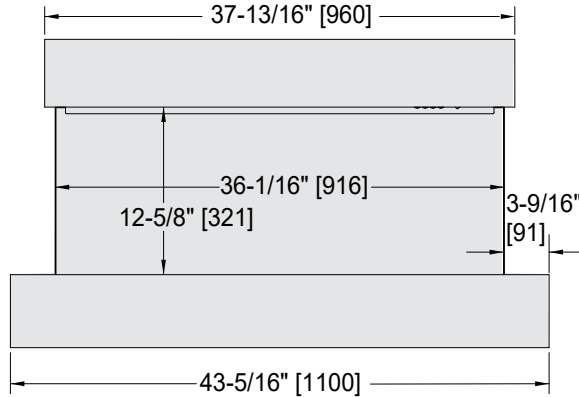

Please consult the manufacturer's installation manual for all details and requirements before making a final design layout decision.

Format 43" Floating Mantel Wall-Mount Electric Fireplace

Model	BTU Output	Width	Height	Depth	Viewing Area (F x G)
SF-FM43-WH	5000	43-5/16" [1100]	23-5/16" [592]	9-7/8" [250]	36-1/16" x 12-5/8" [916 x 321]

FRONT VIEW

ELECTRICAL CONNECTION REQUIREMENTS

CIRCUIT	CONNECTION METHOD	BTUS
15 AMP, 120V/60 Hz	Plug-in or hardwire	5,000

LOCATION AND CLEARANCES REQUIREMENTS

LOCATION OF OUTLET RECEPTACLE

An electrical receptacle may be discretely located under the bottom mantel. When planning the location of the appliance, special care is required to ensure the wall mount bracket is located a sufficient distance above the electrical receptacle.

SimpliFire — A Brand of Hearth & Home Technologies
7571 215th Street West | Lakeville, MN 55044
888-427-3973 | 952-985-6000 | fireplaces.com

Product information provided is not complete and is subject to change without notice. Product installation must adhere strictly to instructions accompanying product to avoid risk of fire and potential injury.

CSA C22.2 No 46-2013