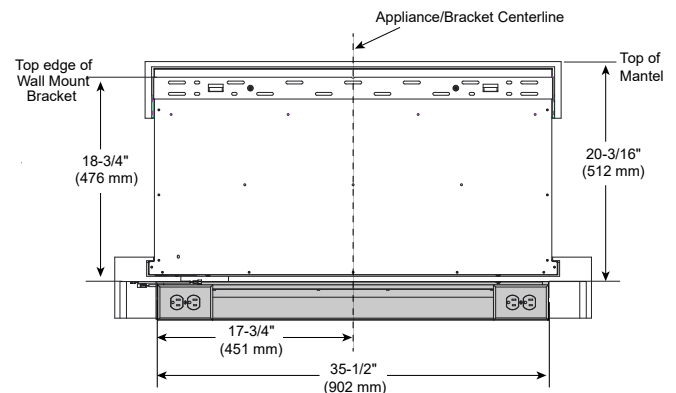

Please consult the manufacturer's installation manual for all details and requirements before making a final design layout decision.

Format 43" Floating Mantel Wall-Mount Electric Fireplace

Model	BTU Output	Width	Height	Depth	Viewing Area (F x G)
SF-FM43-WH	5000	43-5/16" [1100]	23-5/16" [592]	9-7/8" [250]	36-1/16" x 12-5/8" [916 x 321]

FRONT VIEW

SIDE VIEW

ELECTRICAL CONNECTION REQUIREMENTS

CIRCUIT	CONNECTION METHOD	BTUS
15 AMP, 120V/60 Hz	Plug-in or hardwire	5,000

LOCATION AND CLEARANCES REQUIREMENTS

LOCATION OF OUTLET RECEPTACLE

An electrical receptacle may be discretely located under the bottom mantel. When planning the location of the appliance, special care is required to ensure the wall mount bracket is located a sufficient distance above the electrical receptacle.