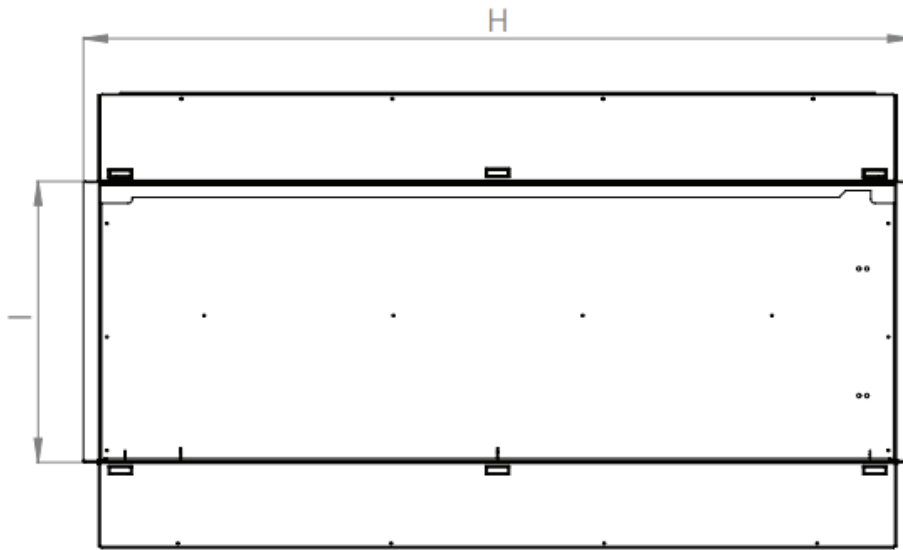

CUT SHEET

LETTERS	A	B	C	D	E	F	G	H	I
INCHES	60"	¾"	11 ¼"	12"	4 ½"	22 ½"	4 ⅜"	60 ¾"	14"
[MILLIMETERS]	[1524]	[20]	[285]	[305]	[113]	[574]	[110]	[1542]	[355]

Manufactured in the United Kingdom

All products are protected by patents. Registered design and intellectual property rights. Flamerite Fires Ltd will Protect these rights.

All specifications are correct at time of publishing and are subject to change.
Issues No. 1

ELECTRIC FIRES MADE IN EUROPE