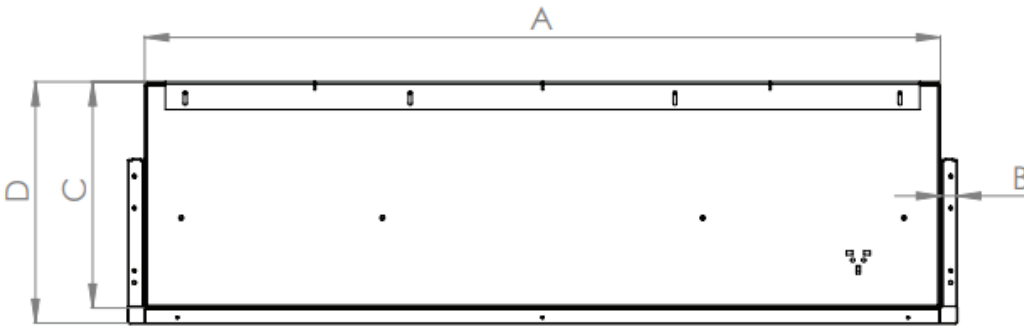

CUT SHEET

LETTERS	A	B	C	D	E	F	G	H	I
INCHES	60"	¾"	11 ¼"	12"	4 ½"	22 ½"	4 ⅜"	60 ¾"	14"
[MILLIMETERS]	[1524]	[20]	[285]	[305]	[113]	[574]	[110]	[1542]	[355]

Manufactured in the United Kingdom

All products are protected by patents. Registered design and intellectual property rights. Flamerite Fires Ltd will Protect these rights.

All specifications are correct at time of publishing and are subject to change.
Issues No. 1

ELECTRIC FIRES MADE IN EUROPE