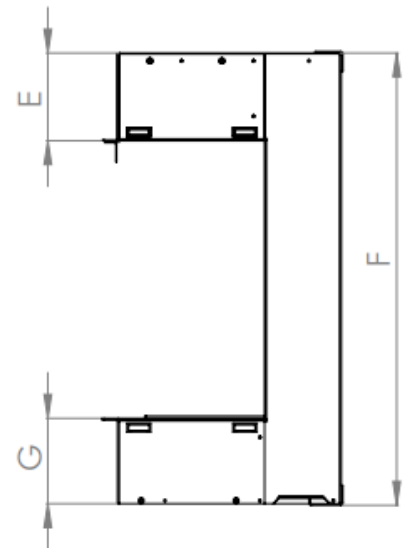

ALL E SERIES ELECTRIC FIREPLACES SHIP AS A 3-SIDED MODEL WITH **FIRE MEDIA**
THAT CAN EASILY TRANSFORM IT INTO A CORNER STYLE OR
SINGLE-SIDED UNIT.

FIREPLACE MODEL

PRODUCT	ITEM CODE
E-FX 1000	FLR-FP-EFX-1000

LOGS with ANIMATED EFFECTS

CUT SHEET

LETTERS	A	B	C	D	E	F	G	H	I
INCHES	39 1/2"	3/4"	11 1/4"	12"	4 1/2"	22 1/2"	4 3/8"	41"	14"
[MILLIMETERS]	[1005]	[20]	[285]	[305]	[113]	[574]	[110]	[1042]	[355]

Manufactured in the United Kingdom