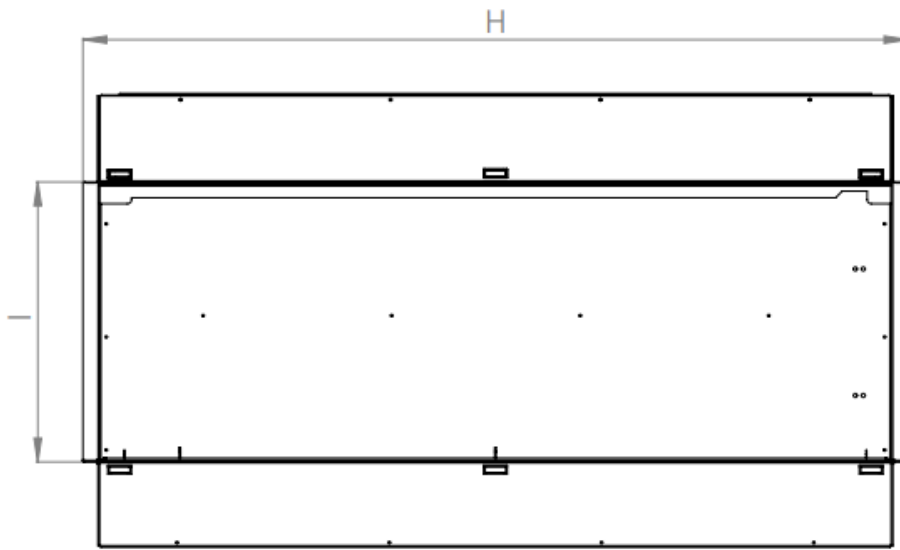

ALL E SERIES ELECTRIC FIREPLACES SHIP AS A 3-SIDED MODEL WITH **FIRE MEDIA**
THAT CAN EASILY TRANSFORM IT INTO A CORNER STYLE OR
SINGLE-SIDED UNIT.

FIREPLACE MODEL

PRODUCT	ITEM CODE
E-FX 1000	FLR-FP-EFX-1000

LOGS with ANIMATED EFFECTS

CUT SHEET

LETTERS	A	B	C	D	E	F	G	H	I
INCHES	39 1/2"	3/4"	11 1/4"	12"	4 1/2"	22 1/2"	4 3/8"	41"	14"
[MILLIMETERS]	[1005]	[20]	[285]	[305]	[113]	[574]	[110]	[1042]	[355]

Manufactured in the United Kingdom