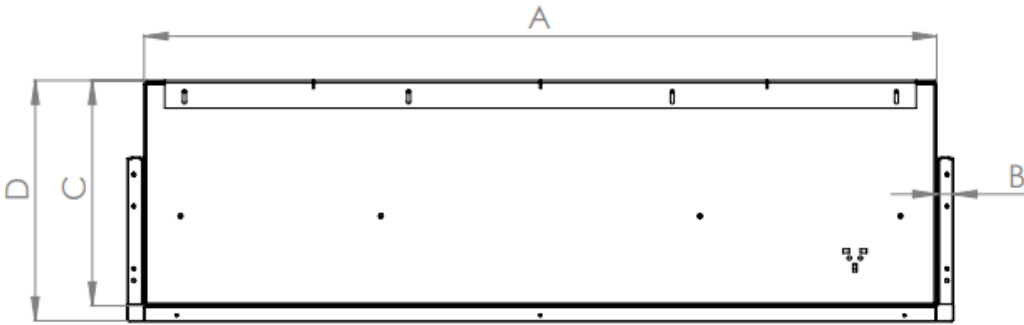

ALL E SERIES ELECTRIC FIREPLACES SHIP AS A 3-SIDED MODEL WITH **FIRE MEDIA**
THAT CAN EASILY TRANSFORM IT INTO A CORNER STYLE OR
SINGLE-SIDED UNIT.

FIREPLACE MODEL

PRODUCT	ITEM CODE
E-FX 1000	FLR-FP-EFX-1000

LOGS with ANIMATED EFFECTS

CUT SHEET

LETTERS	A	B	C	D	E	F	G	H	I
INCHES	39 1/2"	3/4"	11 1/4"	12"	4 1/2"	22 1/2"	4 3/8"	41"	14"
[MILLIMETERS]	[1005]	[20]	[285]	[305]	[113]	[574]	[110]	[1042]	[355]

Manufactured in the United Kingdom