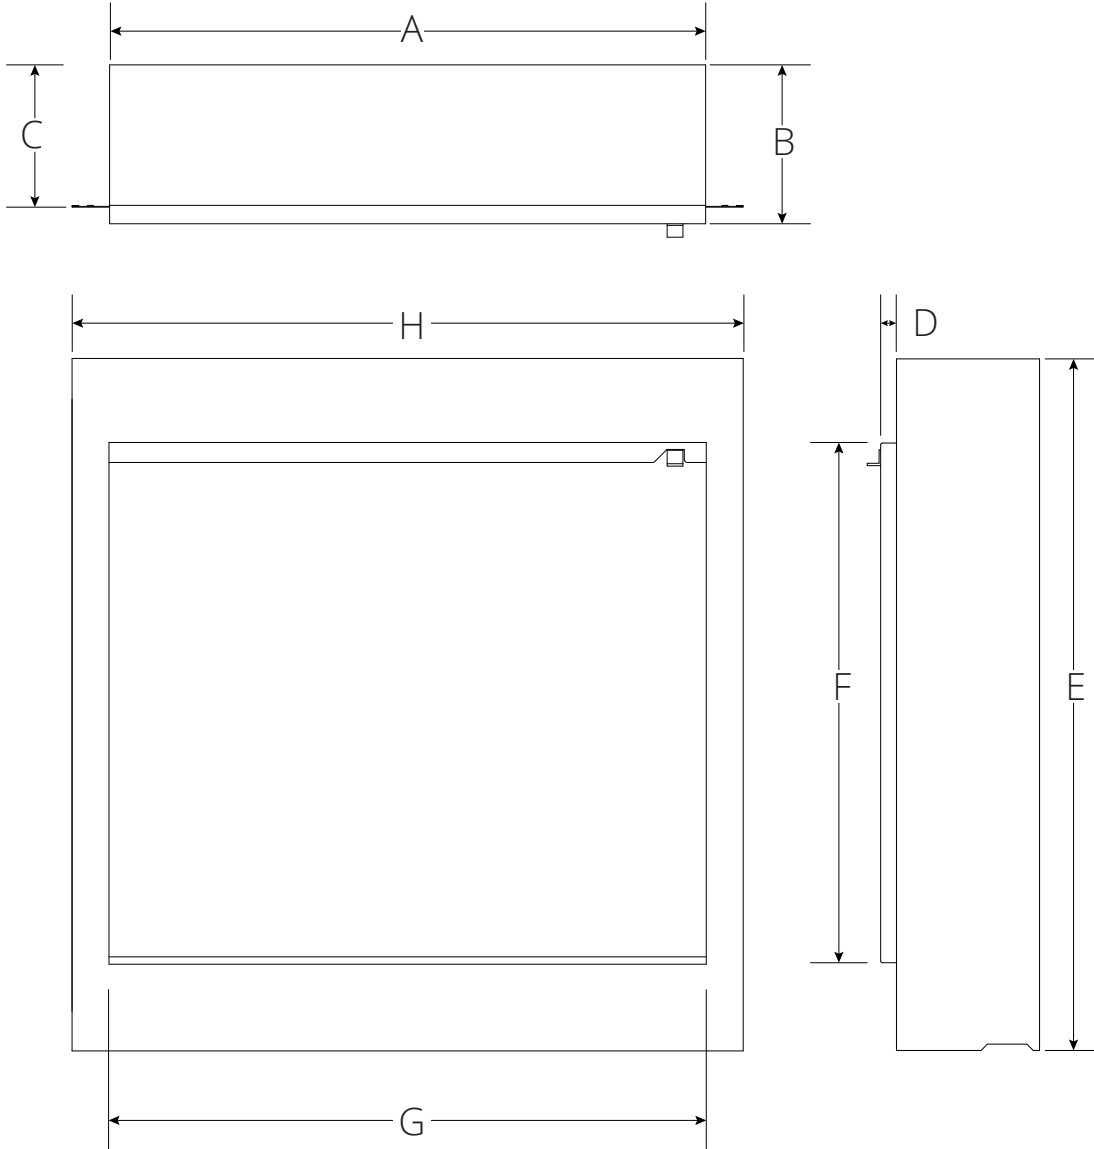

FIREPLACE MODEL

PRODUCT	ITEM CODE
E-FX SLIM LINE 750T	FLR-FP-EFX-SL-750T

FIRE MEDIA

LOGS with ANIMATED EFFECTS

CUT SHEET

LETTERS	A	B	C	D	E	F	G	H
INCHES	29 7/8"	7 7/8"	7"	3/4"	34 1/2"	26"	29 1/2"	33 1/2"
[MILLIMETERS]	[758]	[200]	[179]	[20]	[876]	[658]	[749]	[850]