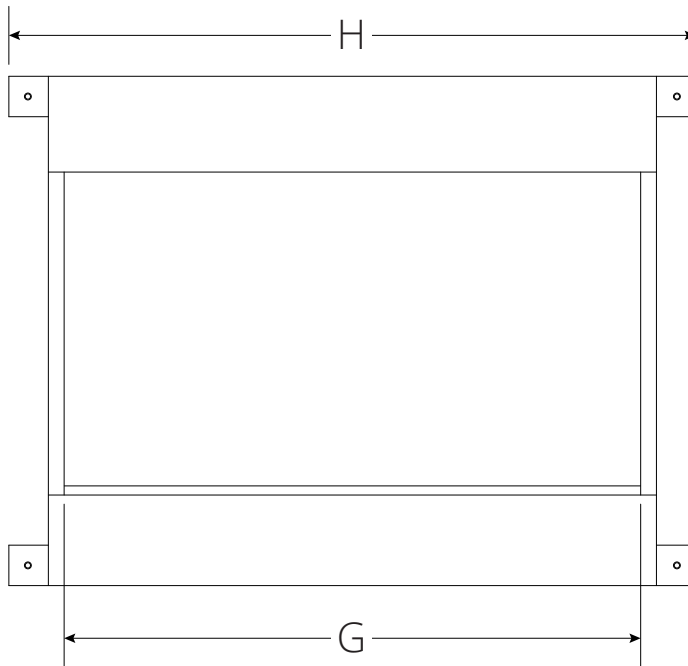

FIREPLACE MODEL

PRODUCT	ITEM CODE
E-FX SLIM LINE 750S	FLR-FP-EFX-SL-750S

FIRE MEDIA

LOGS with ANIMATED EFFECTS

CUT SHEET

LETTERS	A	B	C	D	E	F	G	H
INCHES	30"	7"	3/4"	3 3/4"	24 7/8"	15"	28"	33 1/8"
[MILLIMETERS]	[764]	[178]	[19]	[95]	[631]	[381]	[711]	[842]