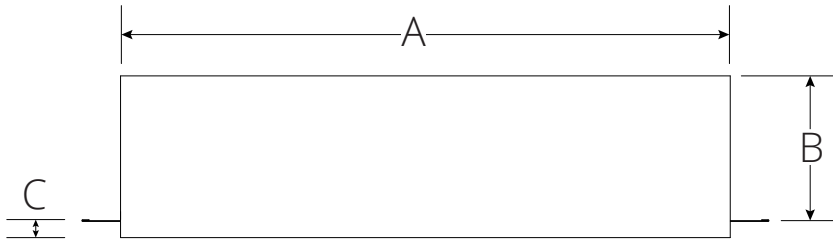

FIREPLACE MODEL

PRODUCT	ITEM CODE
E-FX SLIM LINE 750S	FLR-FP-EFX-SL-750S

FIRE MEDIA

LOGS with ANIMATED EFFECTS

CUT SHEET

LETTERS	A	B	C	D	E	F	G	H
INCHES	30"	7"	3/4"	3 3/4"	24 7/8"	15"	28"	33 1/8"
[MILLIMETERS]	[764]	[178]	[19]	[95]	[631]	[381]	[711]	[842]