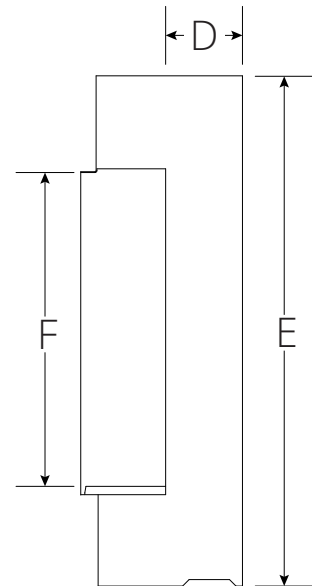

FIREPLACE MODEL

PRODUCT	ITEM CODE
E-FX SLIM LINE 750S	FLR-FP-EFX-SL-750S

FIRE MEDIA

LOGS with ANIMATED EFFECTS

CUT SHEET

LETTERS	A	B	C	D	E	F	G	H
INCHES	30"	7"	3/4"	3 3/4"	24 7/8"	15"	28"	33 1/8"
[MILLIMETERS]	[764]	[178]	[19]	[95]	[631]	[381]	[711]	[842]