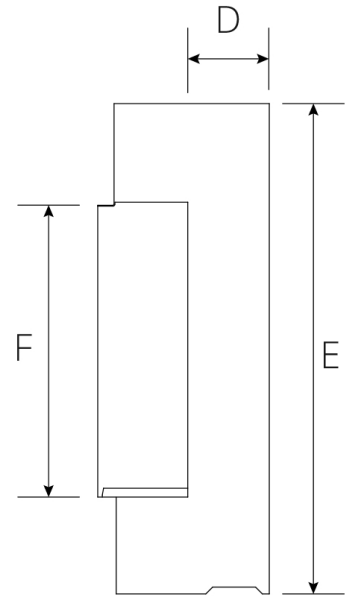

## FIREPLACE MODEL

PRODUCT	ITEM CODE
E-FX SLIM LINE 1000	FLR-FP-EFX-SL-1000

# CUT SHEET

LETTERS	A	B	C	D	E	F	G	H
INCHES	39 1/2"	7"	3/4"	3 3/4"	22 1/2"	12"	47 3/8"	43 1/4"
[MILLIMETERS]	[1003]	[178]	[19]	[95]	[572]	[330]	[1203]	[1100]

Manufactured in the United Kingdom

All products are protected by patents. Registered design and intellectual property rights. Flamerite Fires Ltd will Protect these rights.