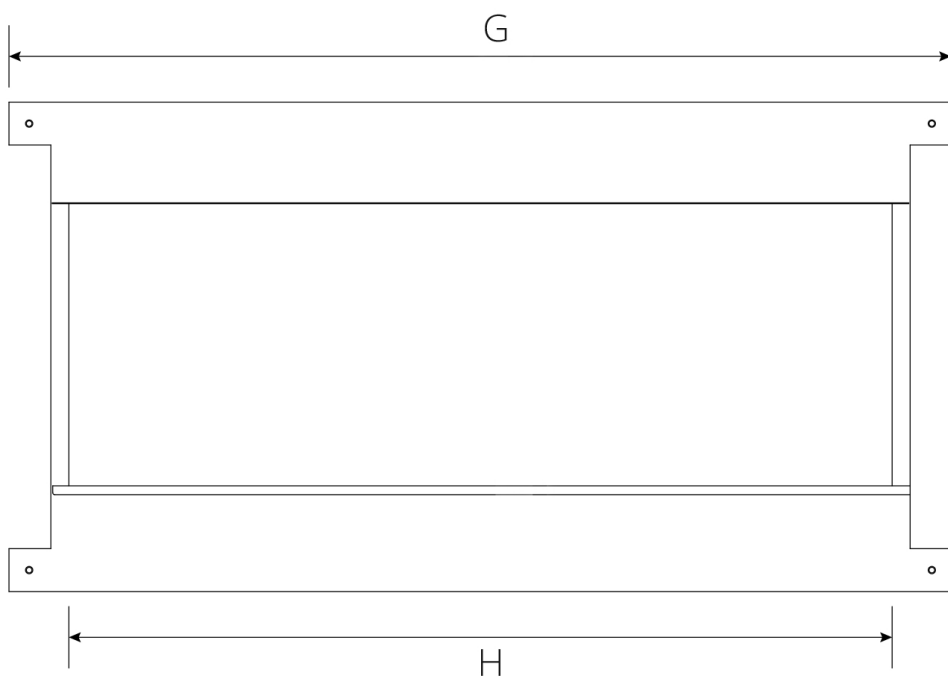

CUT SHEET

LETTERS	A	B	C	D	E	F	G	H
INCHES	39 1/2"	7"	3/4"	3 3/4"	22 1/2"	12"	47 3/8"	43 1/4"
[MILLIMETERS]	[1003]	[178]	[19]	[95]	[572]	[330]	[1203]	[1100]

Manufactured in the United Kingdom

All products are protected by patents. Registered design and intellectual property rights. Flamerite Fires Ltd will Protect these rights.

All specifications are correct at time of publishing and are subject to change.
Issues No. 1

ELECTRIC FIRES MADE IN EUROPE