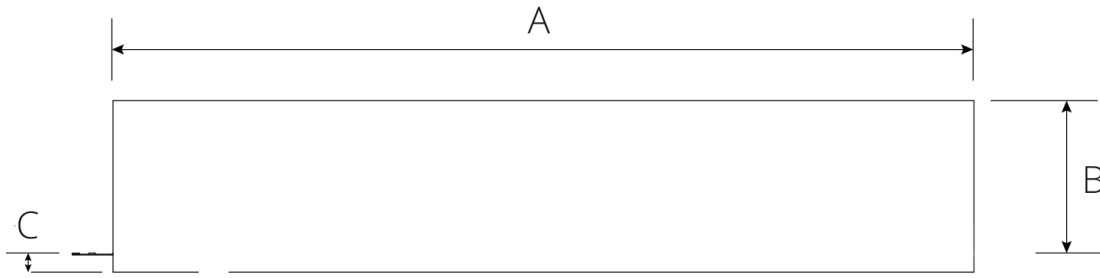

CUT SHEET

LETTERS	A	B	C	D	E	F	G	H
INCHES	39 1/2"	7"	3/4"	3 3/4"	22 1/2"	12"	47 3/8"	43 1/4"
[MILLIMETERS]	[1003]	[178]	[19]	[95]	[572]	[330]	[1203]	[1100]

Manufactured in the United Kingdom

All products are protected by patents. Registered design and intellectual property rights. Flamerite Fires Ltd will Protect these rights.

All specifications are correct at time of publishing and are subject to change.
Issues No. 1

ELECTRIC FIRES MADE IN EUROPE