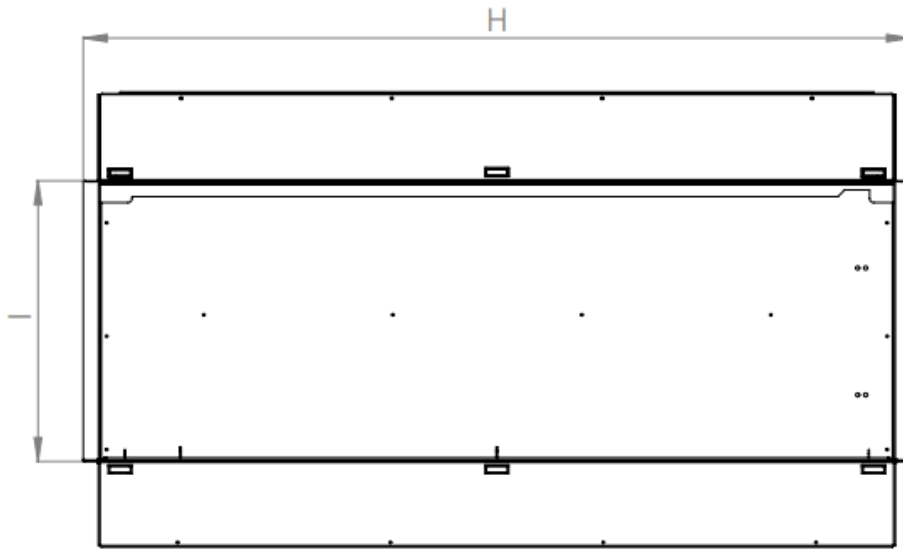

CUT SHEET

LETTERS	A	B	C	D	E	F	G	H	I
INCHES	72"	3/4"	11 1/4"	12"	4 1/2"	22 1/2"	4 3/8"	72 1/2"	14"
[MILLIMETERS]	[1829]	[20]	[285]	[305]	[113]	[574]	[110]	[1842]	[355]

Manufactured in the United Kingdom

All products are protected by patents. Registered design and intellectual property rights. Flamerite Fires Ltd will Protect these rights.

All specifications are correct at time of publishing and are subject to change.
Issues No. 1

ELECTRIC FIRES MADE IN EUROPE