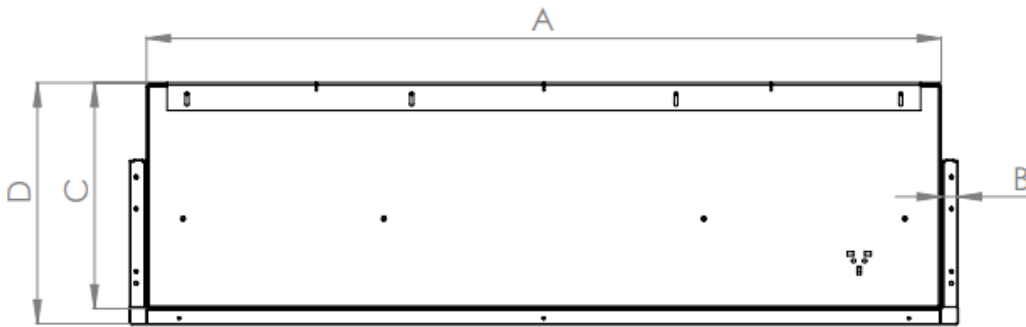

CUT SHEET

LETTERS	A	B	C	D	E	F	G	H	I
INCHES	72"	3/4"	11 1/4"	12"	4 1/2"	22 1/2"	4 3/8"	72 1/2"	14"
[MILLIMETERS]	[1829]	[20]	[285]	[305]	[113]	[574]	[110]	[1842]	[355]

Manufactured in the United Kingdom

All products are protected by patents. Registered design and intellectual property rights. Flamerite Fires Ltd will Protect these rights.

All specifications are correct at time of publishing and are subject to change.
Issues No. 1

ELECTRIC FIRES MADE IN EUROPE