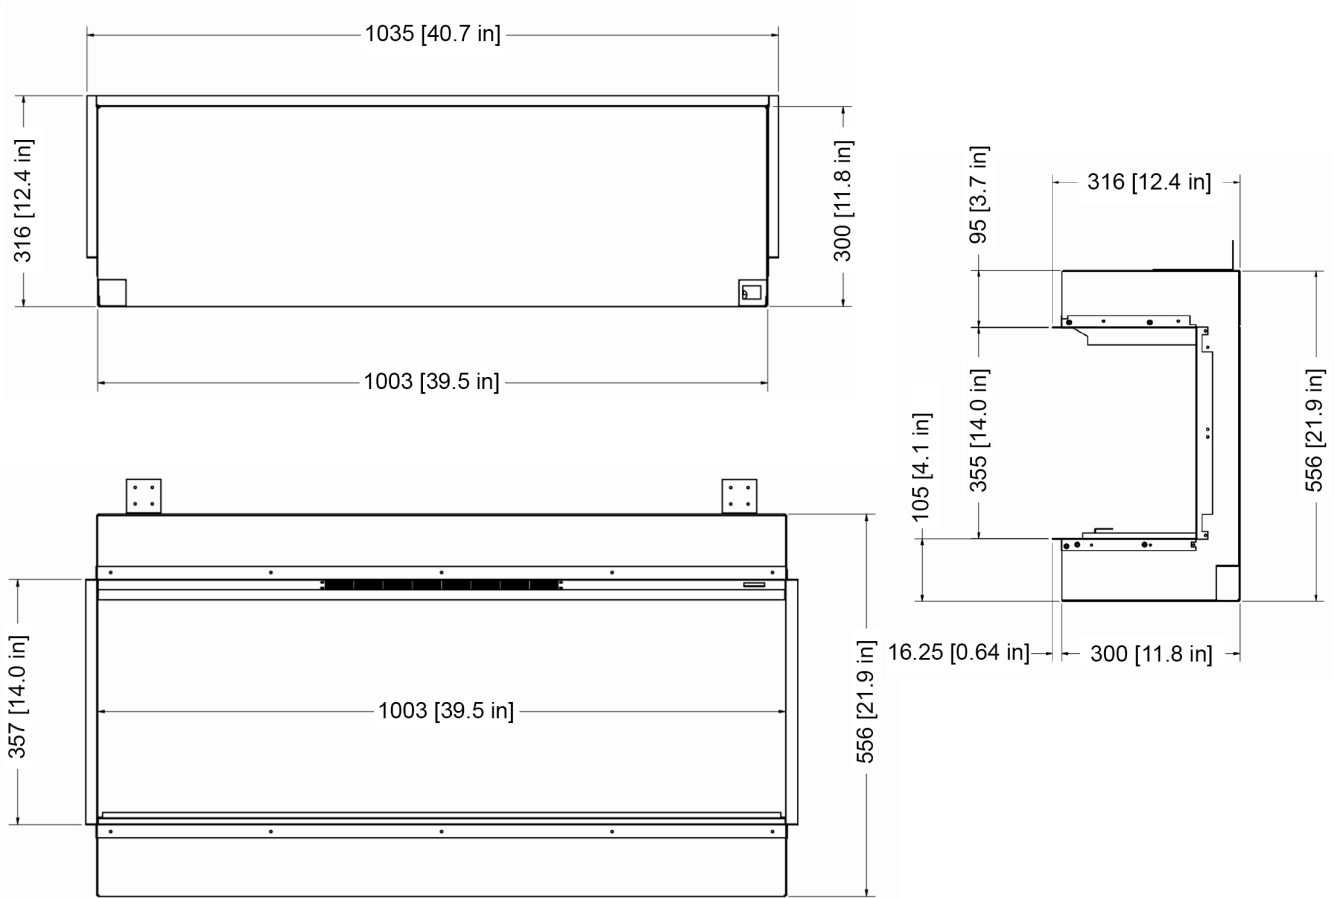

PRODUCT	ITEM CODE
E TABLET	EV-ES-TAB

FIRE MEDIA

SILVER BIRCH

PRODUCT	ITEM CODE
SILVER BIRCH LOG SET 1000	MDL-FM-SB-1000

CUT SHEET

KIRUNA 3-SIDED

MODEL	HEIGHT	WIDTH	DEPTH
KIRUNA	21 7/8"	39 9/16"	11 13/16"
	556mm	1005mm	300mm

FIRE MEDIA	QUANTITY
<i>Glass—Amber & Clear</i>	<i>X3 EACH</i>
<i>Vermiculite</i>	<i>X4</i>

BOXED WEIGHT	UNBOXED WEIGHT
46KG (101 lbs)	35.55KG (78 lbs)

CUT SHEET

KIRUNA CORNER STYLE

MODEL	HEIGHT	WIDTH	DEPTH
KIRUNA	21 7/8"	39 9/16"	11 13/16"
	556mm	1005mm	300mm

FIRE MEDIA	QUANTITY
<i>Glass—Amber & Clear</i>	<i>X3 EACH</i>
<i>Vermiculite</i>	<i>X4</i>

BOXED WEIGHT	UNBOXED WEIGHT
46KG (101 lbs)	35.55KG (78 lbs)

CUT SHEET

KIRUNA SINGLE-SIDED

MODEL	HEIGHT	WIDTH	DEPTH
KIRUNA	21 7/8"	39 9/16"	11 13/16"
	556mm	1005mm	300mm