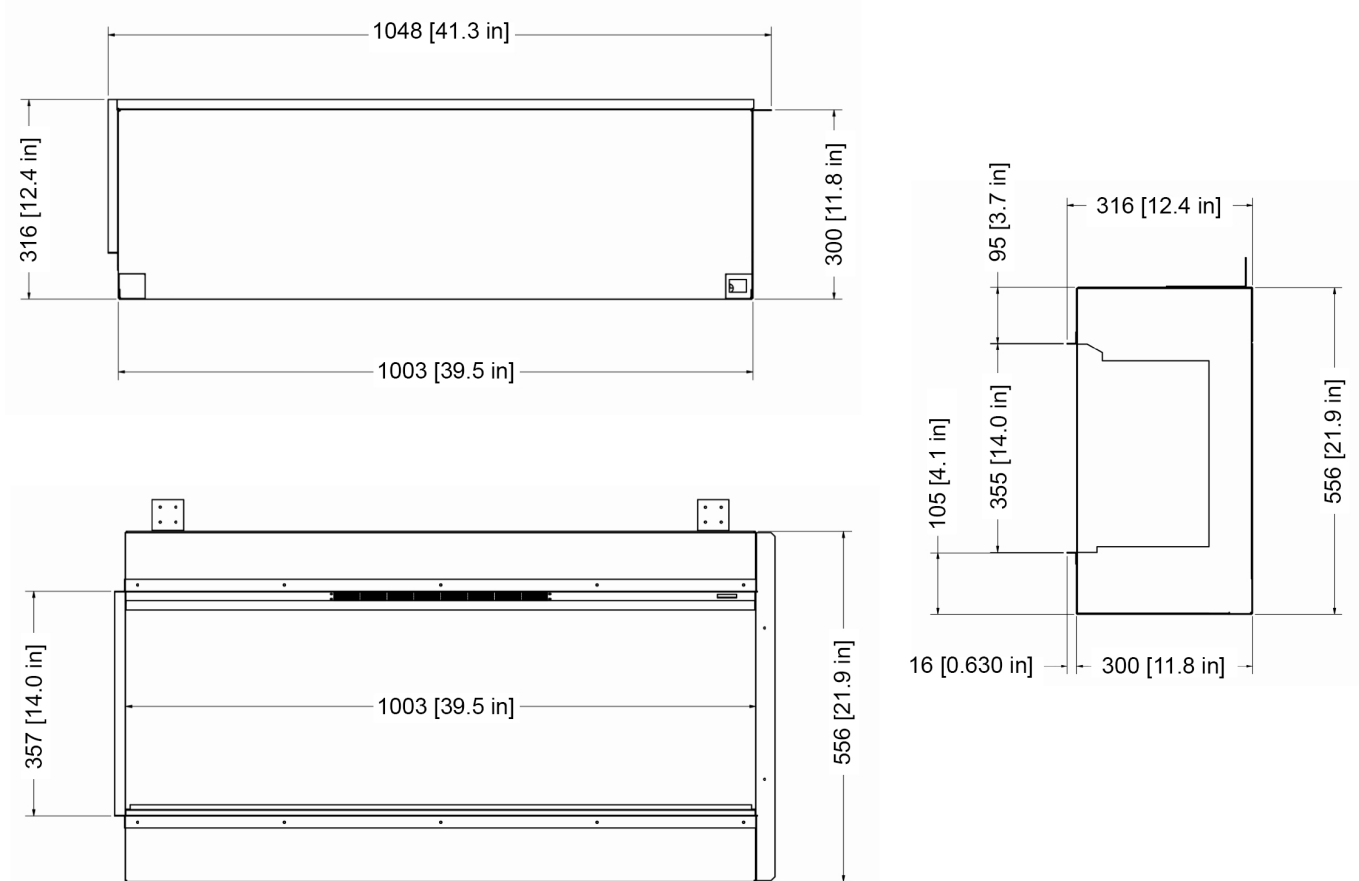

PRODUCT	ITEM CODE
E TABLET	EV-ES-TAB

FIRE MEDIA

SILVER BIRCH

PRODUCT	ITEM CODE
SILVER BIRCH LOG SET 1000	MDL-FM-SB-1000

CUT SHEET

KIRUNA 3-SIDED

MODEL	HEIGHT	WIDTH	DEPTH
KIRUNA	21 7/8"	39 9/16"	11 13/16"
	556mm	1005mm	300mm

FIRE MEDIA	QUANTITY
<i>Glass—Amber & Clear</i>	<i>X3 EACH</i>
<i>Vermiculite</i>	<i>X4</i>

BOXED WEIGHT	UNBOXED WEIGHT
46KG (101 lbs)	35.55KG (78 lbs)

CUT SHEET

KIRUNA CORNER STYLE

MODEL	HEIGHT	WIDTH	DEPTH
KIRUNA	21 7/8"	39 9/16"	11 13/16"
	556mm	1005mm	300mm

FIRE MEDIA	QUANTITY
<i>Glass—Amber & Clear</i>	<i>X3 EACH</i>
<i>Vermiculite</i>	<i>X4</i>

BOXED WEIGHT	UNBOXED WEIGHT
46KG (101 lbs)	35.55KG (78 lbs)

CUT SHEET

KIRUNA SINGLE-SIDED

MODEL	HEIGHT	WIDTH	DEPTH
KIRUNA	21 7/8"	39 9/16"	11 13/16"
	556mm	1005mm	300mm