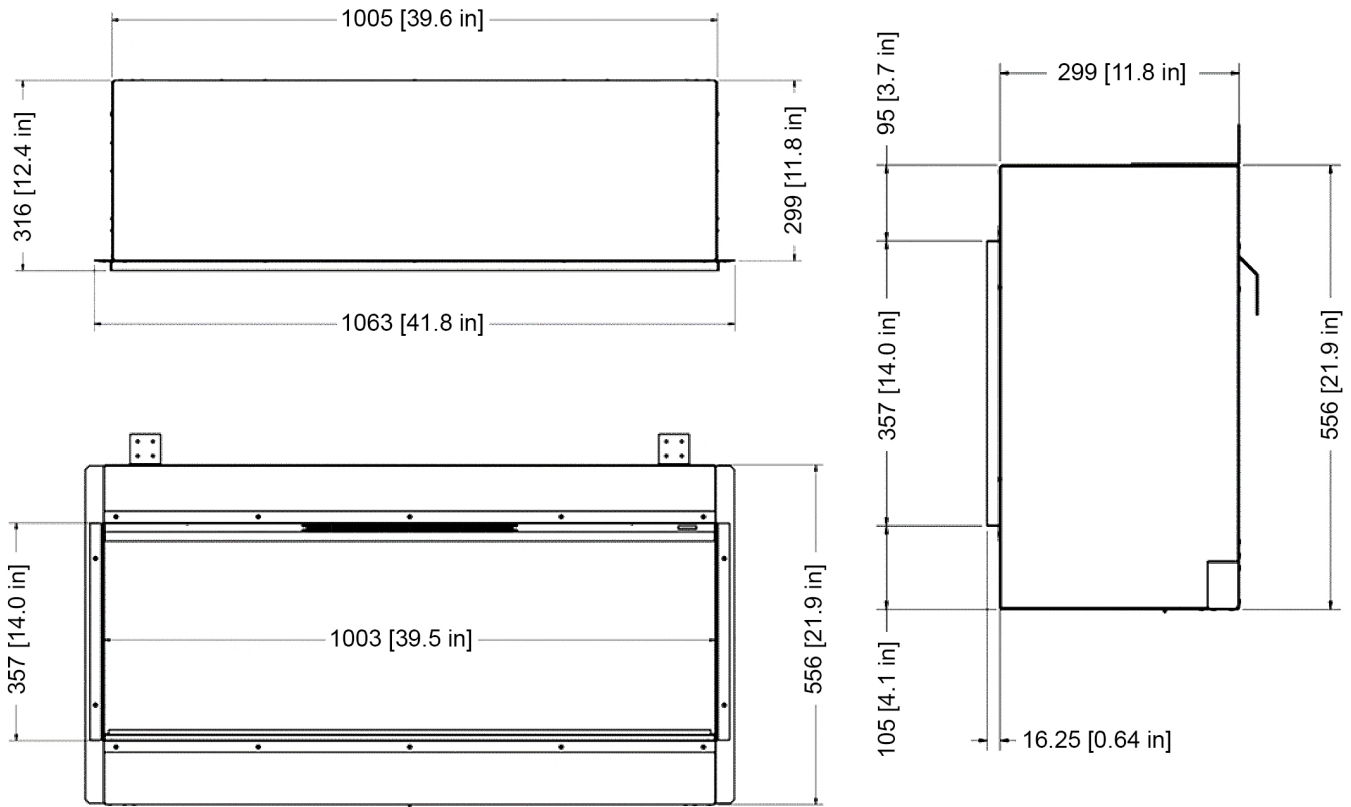

PRODUCT	ITEM CODE
E TABLET	EV-ES-TAB

FIRE MEDIA

SILVER BIRCH

PRODUCT	ITEM CODE
SILVER BIRCH LOG SET 1000	MDL-FM-SB-1000

CUT SHEET

KIRUNA 3-SIDED

MODEL	HEIGHT	WIDTH	DEPTH
KIRUNA	21 7/8"	39 9/16"	11 13/16"
	556mm	1005mm	300mm

FIRE MEDIA	QUANTITY
<i>Glass—Amber & Clear</i>	<i>X3 EACH</i>
<i>Vermiculite</i>	<i>X4</i>

BOXED WEIGHT	UNBOXED WEIGHT
46KG (101 lbs)	35.55KG (78 lbs)

CUT SHEET

KIRUNA CORNER STYLE

MODEL	HEIGHT	WIDTH	DEPTH
KIRUNA	21 7/8"	39 9/16"	11 13/16"
	556mm	1005mm	300mm

FIRE MEDIA	QUANTITY
<i>Glass—Amber & Clear</i>	<i>X3 EACH</i>
<i>Vermiculite</i>	<i>X4</i>

BOXED WEIGHT	UNBOXED WEIGHT
46KG (101 lbs)	35.55KG (78 lbs)

CUT SHEET

KIRUNA SINGLE-SIDED

MODEL	HEIGHT	WIDTH	DEPTH
KIRUNA	21 7/8"	39 9/16"	11 13/16"
	556mm	1005mm	300mm