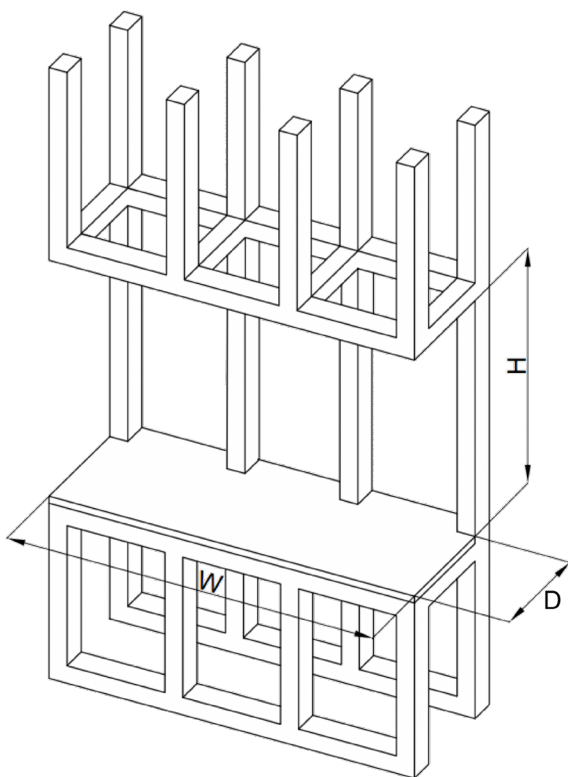

Model	A	B	C	D	E	F	G	H	I
DY-BTS40	1032 mm	1000 mm	633 mm	400 mm	110 mm	325 mm	220 mm	315 mm	15 mm
	40 5/8 in.	39 3/8 in.	25 in.	15 3/4 in.	4 3/8 in.	12 3/4 in.	8 5/8 in.	12 3/8 in.	1/2 in.

Certification

Melody DY-BTS40 Electric Fireplace

Specifications Sheet

Clearances

Front View

Side View

Minimum Clearances to Combustibles	
Top	0"
Sides	0"
Back	0"
Bottom	0"
Front	36" / 0.9m

- No clearance requirements on top, bottom, left, and right sides of the fireplace in 1-sided, 2-sided, or 3-sided configuration
- Keep furniture, drapery or items at least 3 ft / 0.9m away from the front of the fireplace

Framing

Framing Dimensions

W	H	Depth
1010 mm	643 mm	320 mm
39 3/4 in.	25 3/8 in.	12 1/2 in.

Product installation must adhere strictly to instructions accompanying product to avoid risk of fire and potential injury