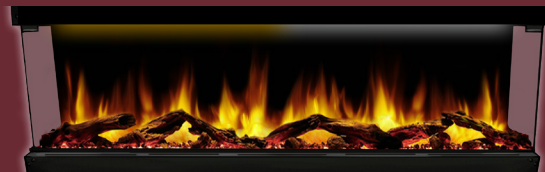

PRODUCT FEATURES

- Efficient front facing heater
- High/low & timer heater setting

- No Harmful Fumes Emitted
- No venting required

- Hard-wire compatible
- Serviceable from front of unit

- Enjoy flames without the heat.
- 3 sided view

Controllable
Red, White, and
Yellow
intensities, with
color mixing
capability

TOP ACCENT LIGHTING

Warm and white top lighting, with
controllable intensities

Melody DY-BTS40 Electric Fireplace

Specifications Sheet