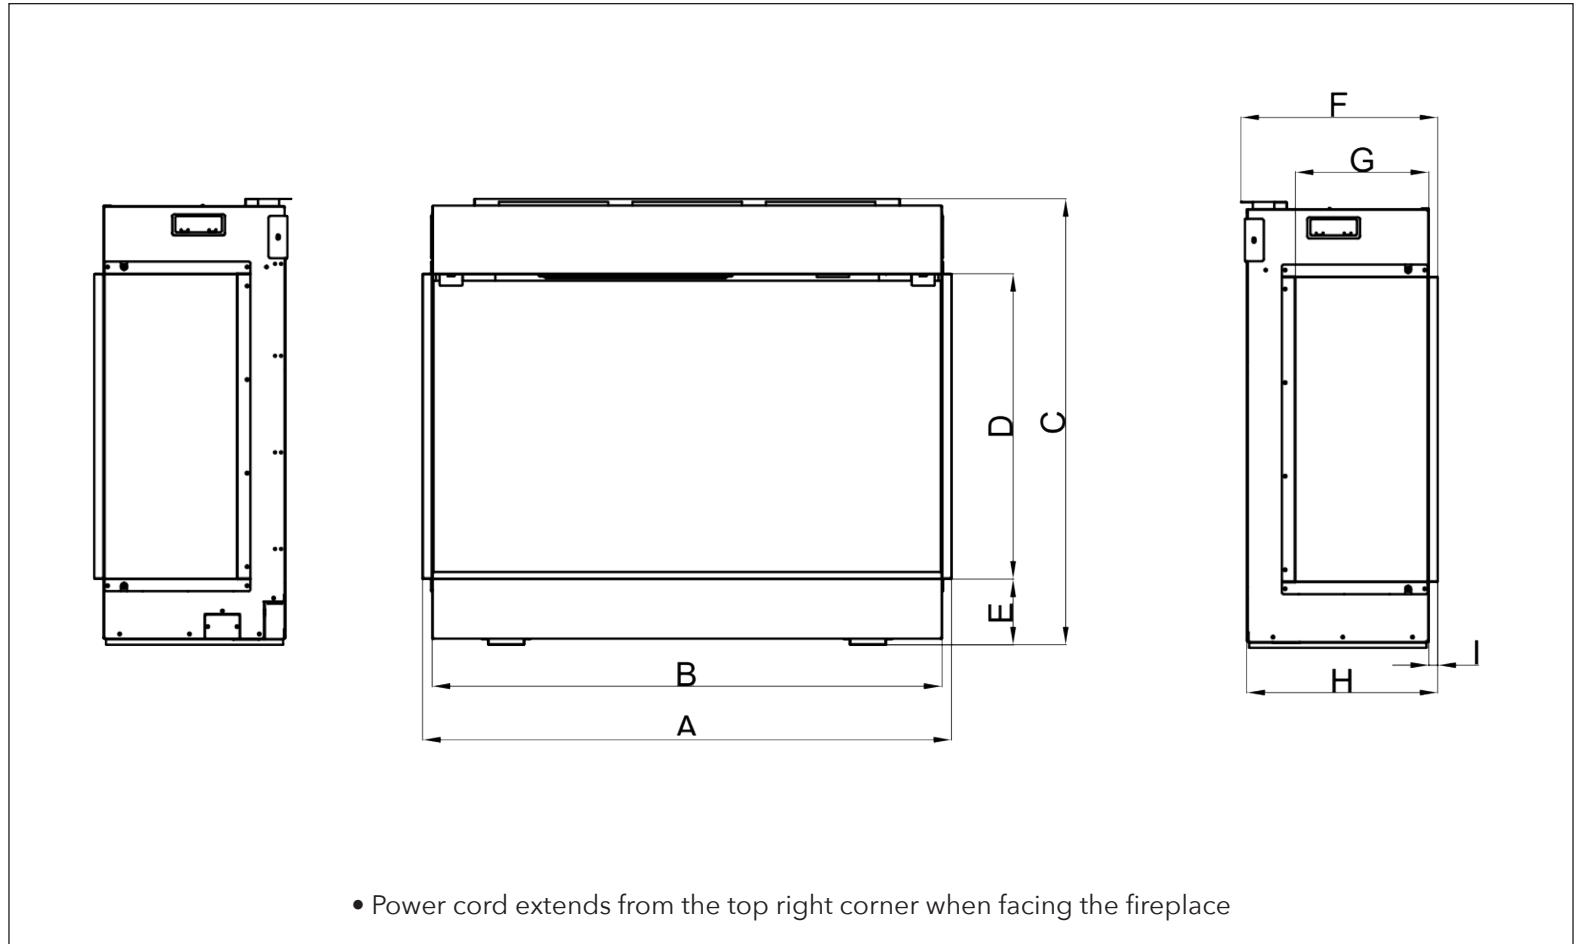

Model	Circuit	Max. Power	Lighting Only	Standby	Outlet	Viewing Area	BTU	Cord Length
DY-BTS40	15A, 120V / 60HZ	1500 W	28 W	1.5 W	<ul style="list-style-type: none"> • Standard (type B) • Hardwire ready 	1000 mm W x 400 mm H	5000	1829 mm
						39 3/8 in. W x 15 3/4 in. H		72 in.

Framing

Framing Dimensions

W	H	Depth
1010 mm	643 mm	320 mm
39 3/4 in.	25 3/8 in.	12 1/2 in.

Product installation must adhere strictly to instructions accompanying product to avoid risk of fire and potential injury