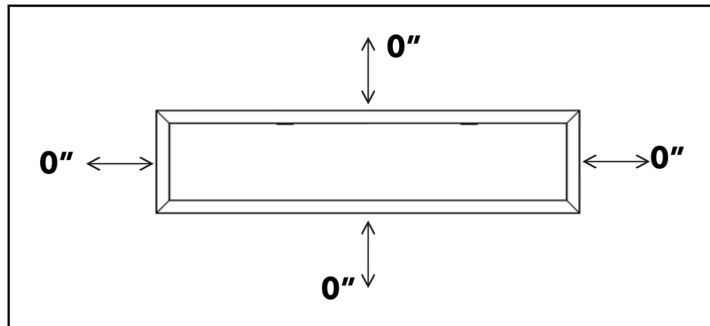

Melody DY-BTS40 Electric Fireplace

Specifications Sheet

Clearances

Front View