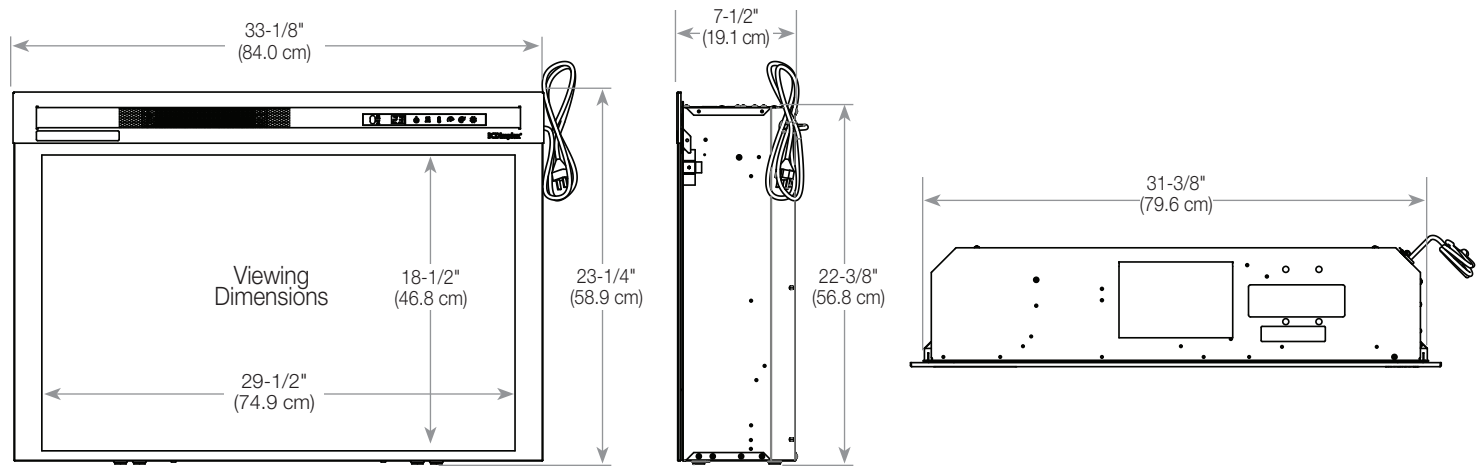

* Based on national average residential electricity rate. Rates vary.

120 Volts | 1,465 Watts | 5,000 BTU

Model #	Description	Lbs / Kg (packaged)	UPC	Wty. ¹	Carton Dimensions (WxHxD)		Cube	
					Inches	cm	ft ³	m ³
XHD33L	33" Multi-Fire XHD Electric Firebox - Realogs	35.5 / 16.1 (42.1 / 19.1)	781052 131217	2 yr.	35-5/8 x 26-7/8 x 11-1/8	90.5 x 68.0 x 28.0	6.16	0.17
XHD33G	33" Multi-Fire XHD Electric Firebox - Acrylic Ice	36.3 / 16.4 (42.9 / 19.4)	781052 131224	2 yr.	35-5/8 x 26-7/8 x 11-1/8	90.5 x 68.0 x 28.0	6.16	0.17

Specifications, finishes and dimensions are subject to change. ¹Limited warranty. ©2022 Glen Dimplex Americas

SE-625-R00-033022

Multi-Fire XHD™ 33" Plug-in Electric Firebox

XHD33L

Product Dimensions:

Framing Dimensions: