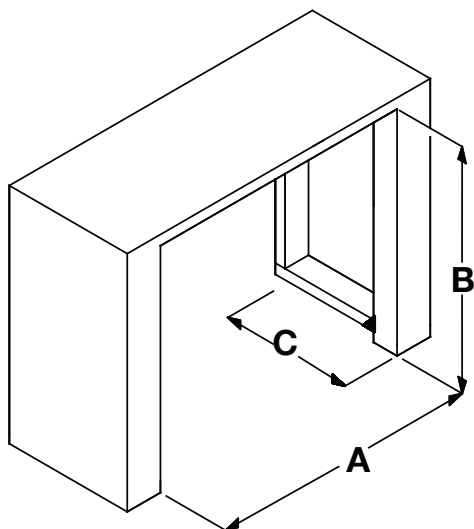

Specifications, finishes and dimensions are subject to change. ¹Limited warranty. ©2022 Glen Dimplex Americas

SE-625-R00-033022

Multi-Fire XHD™ 33" Plug-in Electric Firebox

XHD33L

Product Dimensions:

Framing Dimensions:

XHD33L

A	B	C
31-5/8" (80.2)	22-5/8" (57.5 cm)	8" (20.3 cm)

NOTE: The XHD33L Electric Firebox does not require any special venting. Make sure there is clearance for air circulation beneath the unit and at least 1/2" behind it.