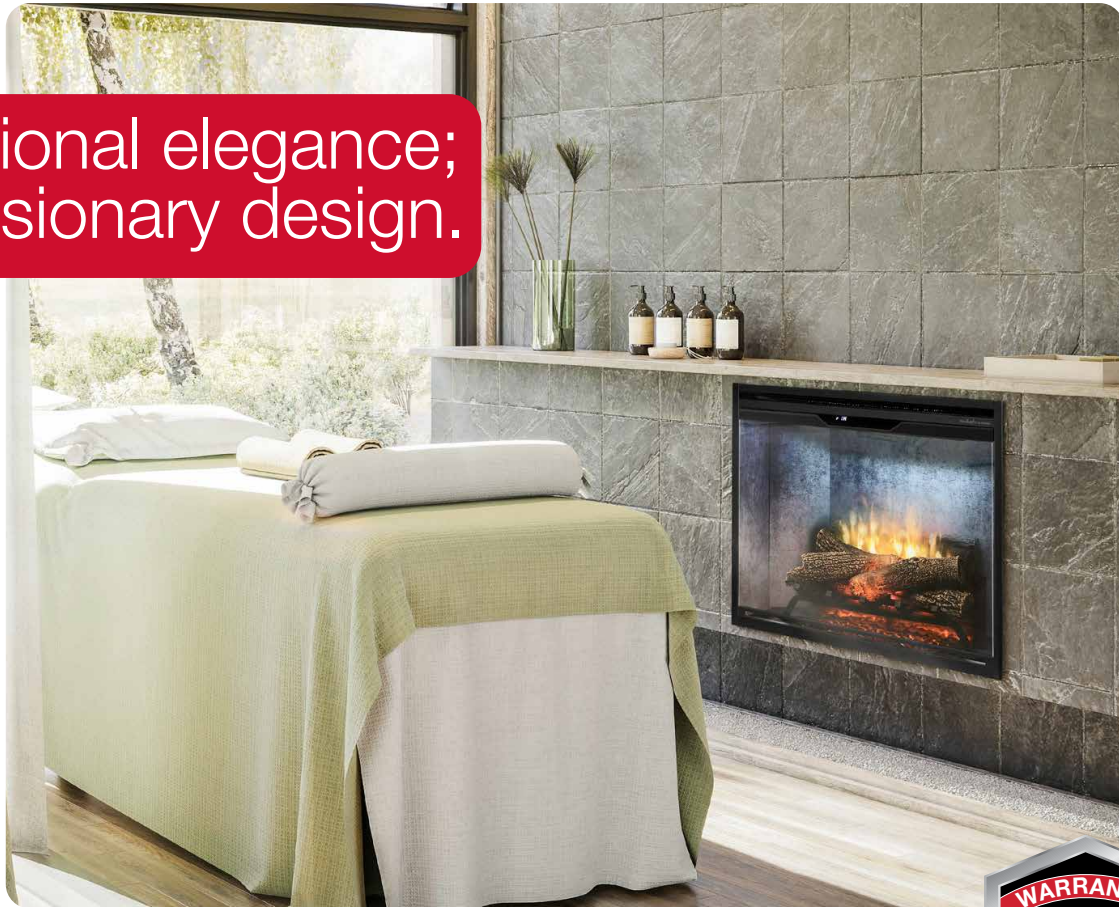

# Revillusion®

30" Built-in Electric Firebox

Weathered Concrete

Traditional elegance;  
revillusionary design.

Enjoy classic, elegant features with Revillusion® — the electric fireplace inspired by traditional design. You'll be entranced by the flickering flames as they dance between glowing logs, surrounded by weathered concrete interior with natural soot markings. The timeless appeal of Revillusion creates an authentic, everlasting impression.

### FEATURES

- Revillusion® Flame Technology**  
Revillusion Flame Technology produces ultrarealistic flames that mimic natural fire with the ability to dim the flames which simultaneously lowers flame height.
- Reflective Flame Panel**  
Includes a translucent acrylic panel that reflects the flames to make them appear from within the logs.
- ThruView™ Full-depth Design**  
Enjoy a full view of the fireplace interior with the ability to see clearly through the flames —no obstruction.
- Powerful Heating**  
Powerful fan-forced heater provides on-demand heat up to 1,000 square feet.
- Flame Speed**  
Allows you to adjust the speed of the flame to create the perfect atmosphere to suit your mood or room.
- Color Enhancement**  
Flame base colors include red and orange.
- Realogs® Plus**  
Features Realogs handcrafted and molded from real wood logs, which contain an inner lit LED light that add a glowing, pulsating effect as if the logs are burning.
- Brightness and Flicker**  
Adjust brightness of interior lighting from high to low to suit the room, including midnight mode which turns off lighting to reduce TV glare.
- All-season Flames**  
Enjoy the unique charm of a fireplace 365 days a year without the heat.
- Just Plug It In / Direct-wire**  
120V plug-in cord kit comes connected to the unit, with option to remove it and hardwire the unit to 120V/240V power supply.
- Easy Installation**  
No venting, gas lines, or piping required; simply frame, wire and finish for quick and easy installation.