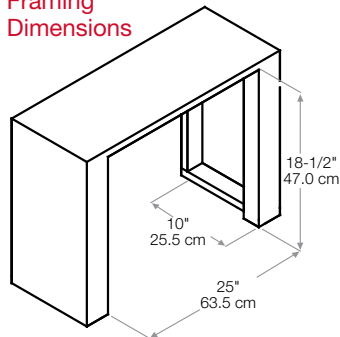

Framing Dimensions

Note: The fireplace needs to be installed to ensure 35 in² (226 cm²) of intake air, into the back of the unit, on a continuous basis.

Mood-maker Remote

120 Volts | 1,500 Watts | 5,118 BTU

Model #	Description	Lbs / Kg	UPC	Wty. ¹	Carton Dimensions (WxHxD)		Cube	
					Inches	cm	ft ³	m ³
PF2325HL	25" Multi-Fire XD Electric Firebox - Realogs	40 / 18.2	781052 095021	1 yr.	29-1/4 x 13-3/8 x 21-1/2	74.2 x 34.0 x 54.6	4.9	0.1
PF2325HG	25" Multi-Fire XD Electric Firebox - Acrylic Ice	40 / 18.2	781052 095014	1 yr.	29-1/4 x 13-3/8 x 21-1/2	74.2 x 34.0 x 54.6	4.9	0.1