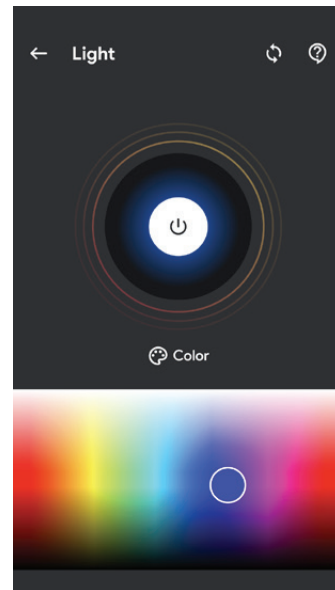

NEW! Flame Connect app

Download the Flame Connect app on your mobile device and create an account. With the app you can add an extra level of personalization, such as saving customized mood settings.

- Sleep timer automatically shuts the fireplace off after a set amount of time
- User manual with help and FAQ feature
- Updates, alerts, and user notifications

- Control your fireplaces from one convenient spot

- Temperature can be adjusted to show values in °F and °C

- Use the color picker to personalize with unlimited custom colors

- With the app you can adjust the flame brightness and speed beyond the remote technology
- Create and save favorite customized moods
- Guest mode