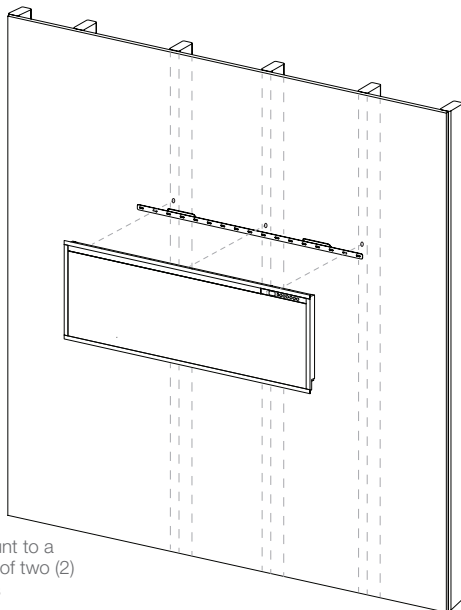

Note: App features may vary depending on product.

For additional information, visit dimplex.com/fcapp

Available in the App Store and Google Play

Multi-Fire[®] SL

50" Slim Linear Electric Fireplace

PLF5014-XS

Product Dimensions:

Product	A WIDTH (in/cm)	B HEIGHT (in/cm)	C DEPTH (in/cm)	VIEWING DIMENSION - WxH (in/cm)
PLF5014-XS	51-1/4 (130.2)	19-5/8 (49.8)	3-7/8 (9.8)	47-1/4 x 12-5/8 (120.1 x 32.2)

Framing:

Installation - 2 Mounting Options

Must mount to a minimum of two (2) wall studs

2 x 4 Framing
Framing dimensions:
51" (129.5 cm) W x
19-1/8" (48.6 cm) H x
4" (10.2 cm) D
*Includes 1/2 drywall

NOTE:
The Firebox is not load bearing. Do not stack weight of the frame on top of the firebox.
It is recommended that the bottom of the unit be mounted between 20 in. (50 cm) and 40 in. (100 cm) from the ground to maintain an optimized viewing angle of the flame.