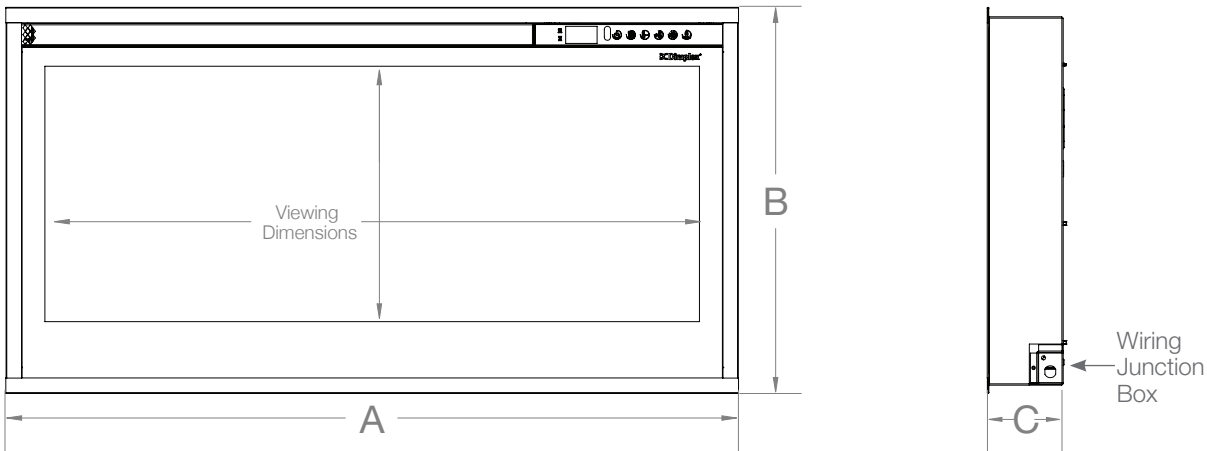

Note: App features may vary depending on product.

For additional information, visit dimplex.com/fcapp

Available in the App Store and Google Play

Multi-Fire[®] SL

50" Slim Linear Electric Fireplace

PLF5014-XS

Product Dimensions:

Product	A WIDTH (in/cm)	B HEIGHT (in/cm)	C DEPTH (in/cm)	VIEWING DIMENSION - WxH (in/cm)
PLF5014-XS	51-1/4 (130.2)	19-5/8 (49.8)	3-7/8 (9.8)	47-1/4 x 12-5/8 (120.1 x 32.2)

Framing:

Installation - 2 Mounting Options

Must mount to a minimum of two (2) wall studs

2 x 4 Framing
Framing dimensions:
51" (129.5 cm) W x
19-1/8" (48.6 cm) H x
4" (10.2 cm) D
*Includes 1/2 drywall

NOTE:
The Firebox is not load bearing. Do not stack weight of the frame on top of the firebox.
It is recommended that the bottom of the unit be mounted between 20 in. (50 cm) and 40 in. (100 cm) from the ground to maintain an optimized viewing angle of the flame.