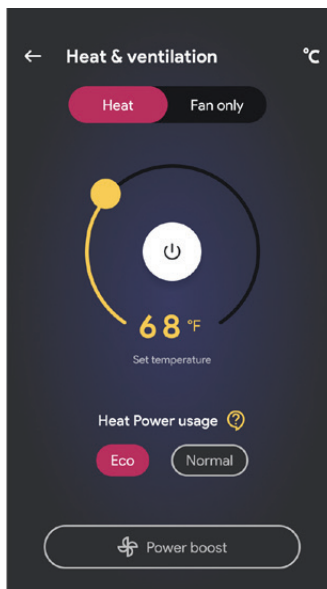

- Temperature can be adjusted to show values in °F and °C