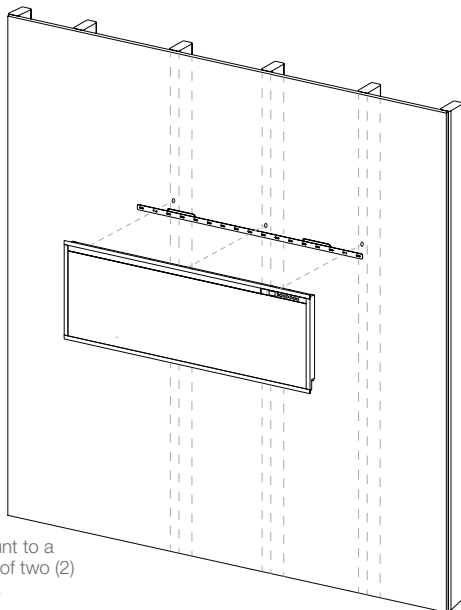

Note: App features may vary depending on product.

For additional information, visit dimplex.com/fcapp

Available in the App Store and Google Play

Multi-Fire[®] SL

42" Slim Linear Electric Fireplace

PLF4214-XS

Product Dimensions:

Product	A WIDTH (in/cm)	B HEIGHT (in/cm)	C DEPTH (in/cm)	VIEWING DIMENSION - WxH (in/cm)
PLF4214-XS	43-1/4 (109.9)	19-5/8 (49.8)	3-7/8 (9.8)	39-1/4 x 12-5/8 (99.7 x 32.2)

Framing:

Installation - 2 Mounting Options

Must mount to a minimum of two (2) wall studs

2 x 4 Framing
Framing dimensions:
43" (109.2 cm) W x
19-1/8" (48.6 cm) H x
4" (10.2 cm) D
*Includes 1/2 drywall

NOTE:
The Firebox is not load bearing. Do not stack weight of the frame on top of the firebox.
It is recommended that the bottom of the unit be mounted between 20 in. (50 cm) and 40 in. (100 cm) from the ground to maintain an optimized viewing angle of the flame.