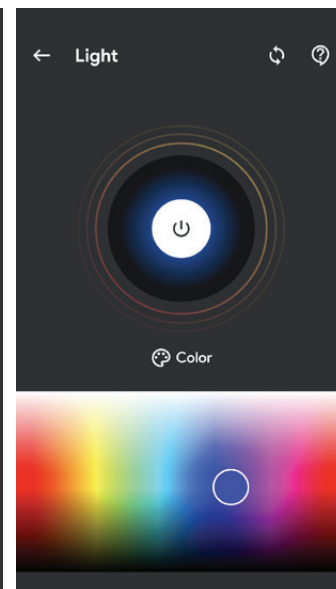

NEW! Flame Connect app

Download the Flame Connect app on your mobile device and create an account. With the app you can add an extra level of personalization, such as saving customized mood settings.

- Sleep timer automatically shuts the fireplace off after a set amount of time
- User manual with help and FAQ feature
- Updates, alerts, and user notifications

- Control your fireplaces from one convenient spot

- Temperature can be adjusted to show values in °F and °C

- Use the color picker to personalize with unlimited custom colors

- With the app you can adjust the flame brightness and speed beyond the remote technology
- Create and save favorite customized moods
- Guest mode