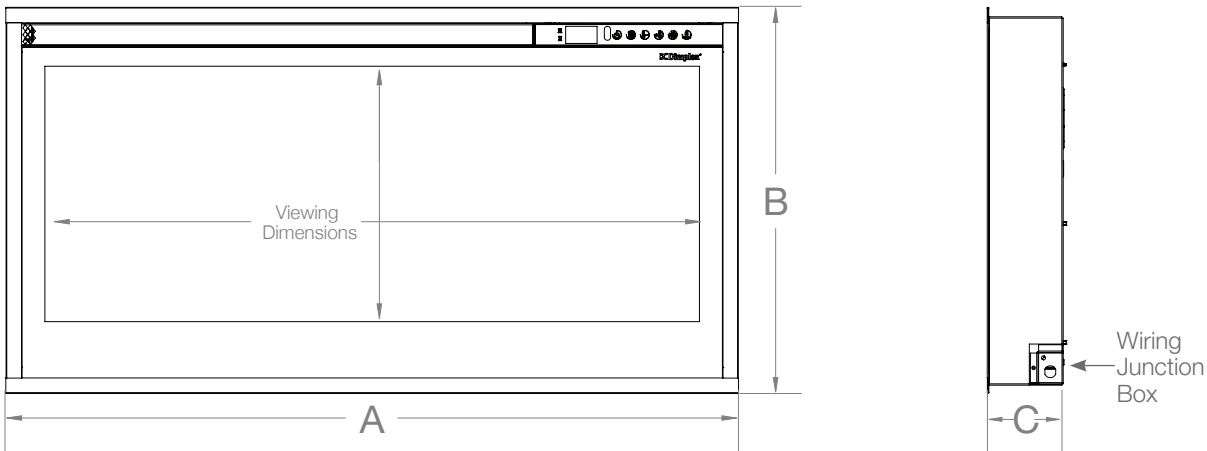

Note: App features may vary depending on product.

For additional information, visit dimplex.com/fcapp

Available in the App Store and Google Play

Multi-Fire[®] SL

42" Slim Linear Electric Fireplace

PLF4214-XS

Product Dimensions:

Product	A WIDTH (in/cm)	B HEIGHT (in/cm)	C DEPTH (in/cm)	VIEWING DIMENSION - WxH (in/cm)
PLF4214-XS	43-1/4 (109.9)	19-5/8 (49.8)	3-7/8 (9.8)	39-1/4 x 12-5/8 (99.7 x 32.2)

Framing:

Installation - 2 Mounting Options

Must mount to a minimum of two (2) wall studs

2 x 4 Framing
Framing dimensions:
43" (109.2 cm) W x
19-1/8" (48.6 cm) H x
4" (10.2 cm) D
*Includes 1/2 drywall

NOTE:
The Firebox is not load bearing. Do not stack weight of the frame on top of the firebox.
It is recommended that the bottom of the unit be mounted between 20 in. (50 cm) and 40 in. (100 cm) from the ground to maintain an optimized viewing angle of the flame.