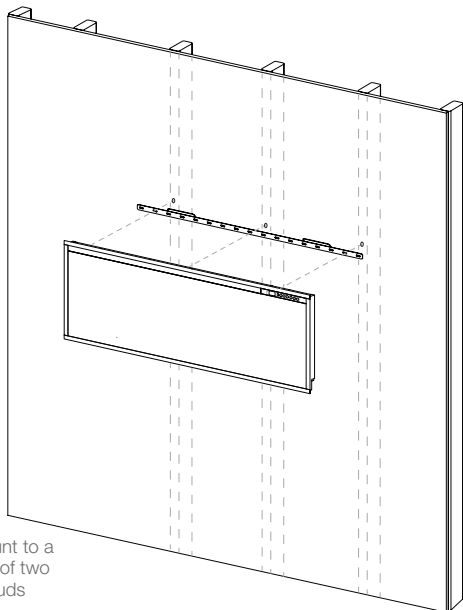

Framing:

Installation - 2 Mounting Options

Must mount to a minimum of two (2) wall studs