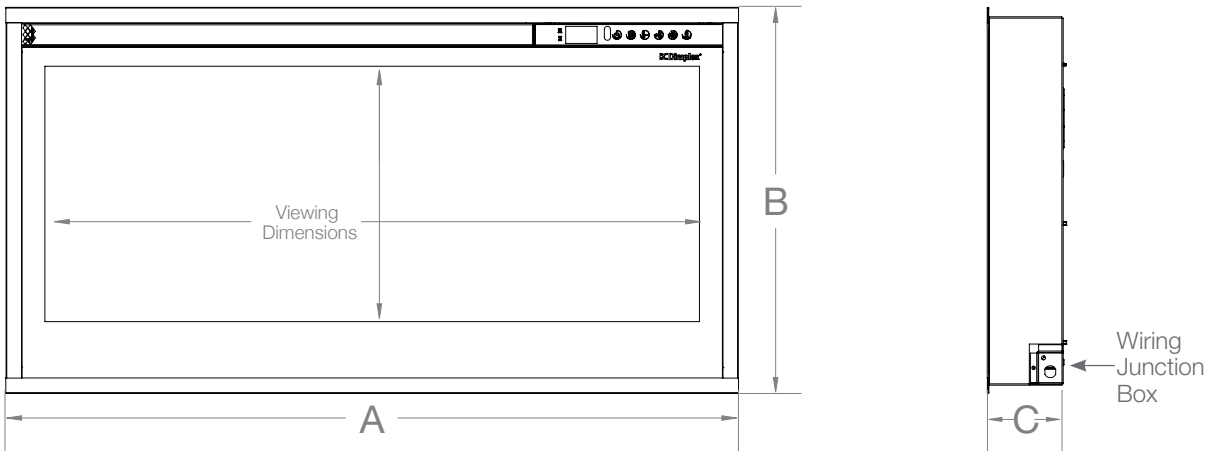

### Product Dimensions:

Product	A WIDTH (in/cm)	B HEIGHT (in/cm)	C DEPTH (in/cm)	VIEWING DIMENSION - WxH (in/cm)
PLF3614-XS	37-1/4 (94.6)	19-5/8 (49.8)	3-7/8 (9.8)	33-1/4 x 12-5/8 (84.5 x 32.2)