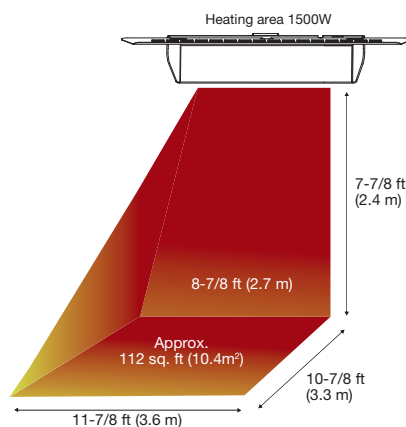

Indoor heating area: wall-mounted

Multi-function Remote

Model #	Description	Mounting	UPC	Watts	Volts	Warranty*	Product Dimensions (WxHxD)	
							Inches	cm
DIRP15A10GR	Outdoor/Indoor Wall-mount Infrared Heater	Wall Surface Only	781052 139183	1500	120	1 yr.	35-1/2 x 10-7/8 x 11-3/4	90.2 x 27.6 x 29.8