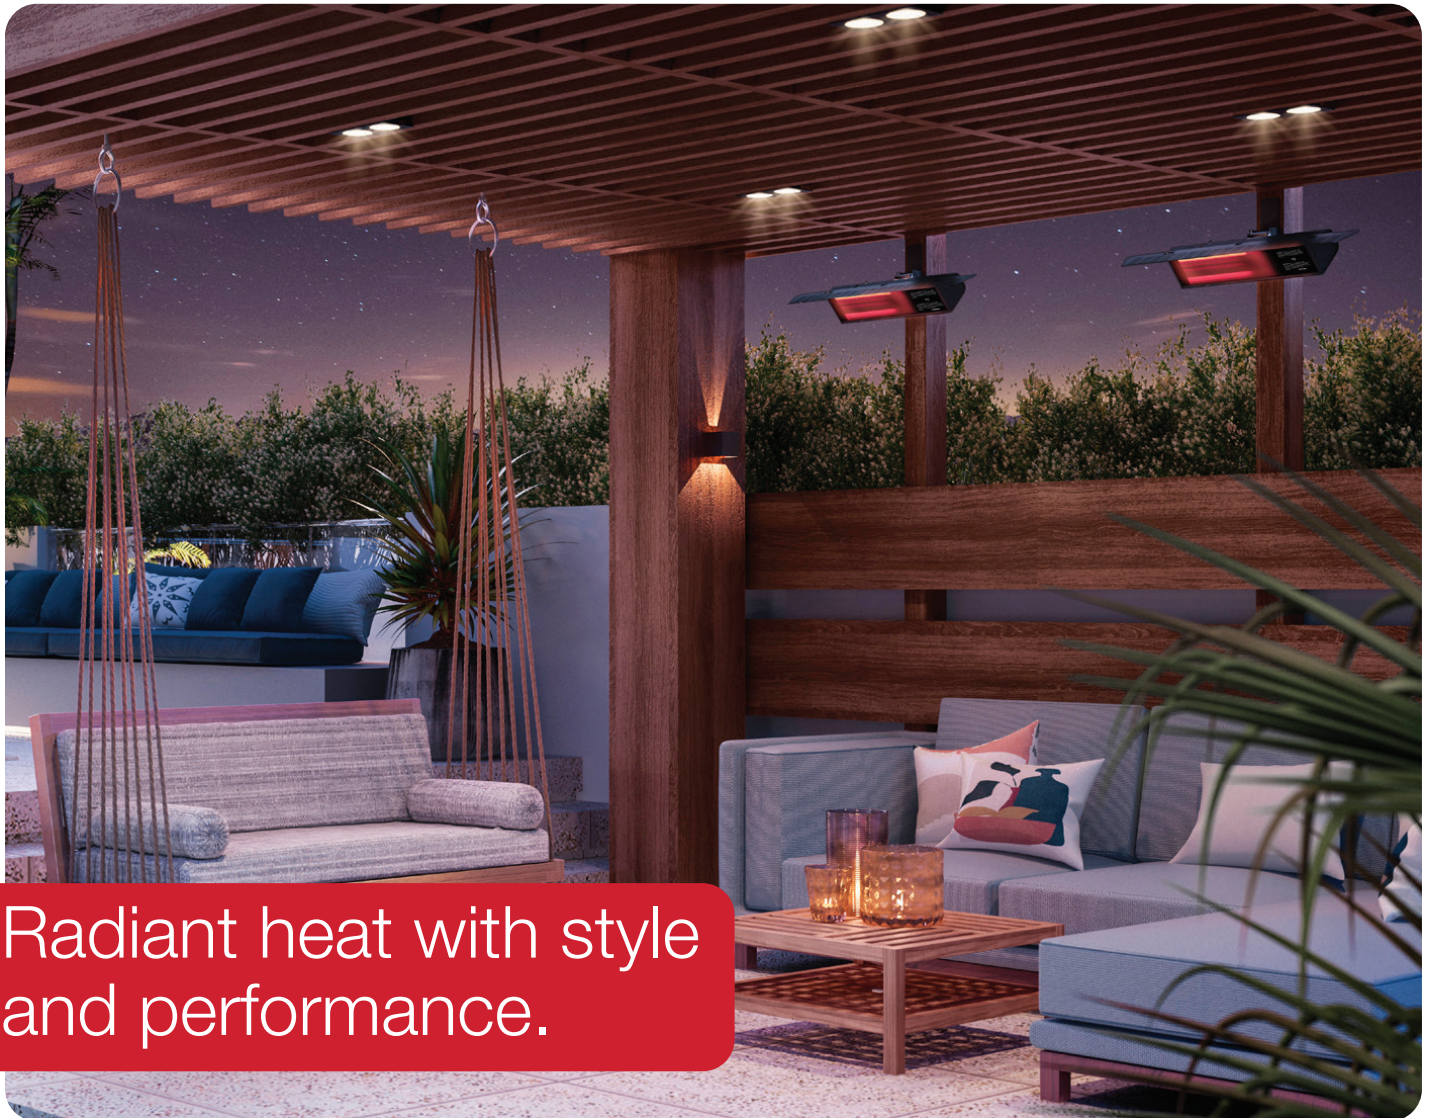

Outdoor/Indoor Wall-mount Infrared Heater

DIR Series

Radiant heat with style
and performance.

Powerful heat combined with convenience. The Dimplex Outdoor/Indoor Wall-mount Plug-in Infrared Heater is perfect for warming and enhancing entertaining spaces with its sleek, stylish Schott Nextrema® ceramic tinted glass that is complimentary to modern design. This is infrared heat at its finest; keep family, friends, guests, or patrons comfortable with sun-like warmth in a matter of seconds. Mount, plug-in, and heat – installation made easy.