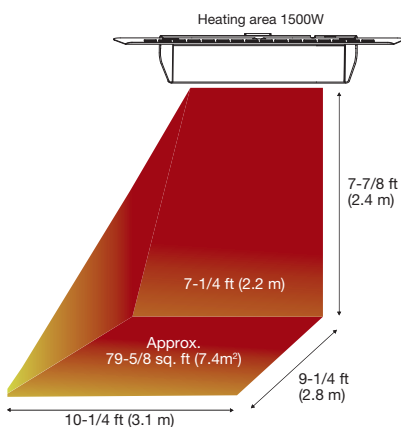

Indoor heating area: wall-mounted

Multi-function Remote

Model #	Description	Mounting	UPC	Watts	Volts	Warranty*	Product Dimensions (WxHxD)	
							Inches	cm
DIRP15A10GR	Outdoor/Indoor Wall-mount Infrared Heater	Wall Surface Only	781052 139183	1500	120	1 yr.	35-1/2 x 10-7/8 x 11-3/4	90.2 x 27.6 x 29.8