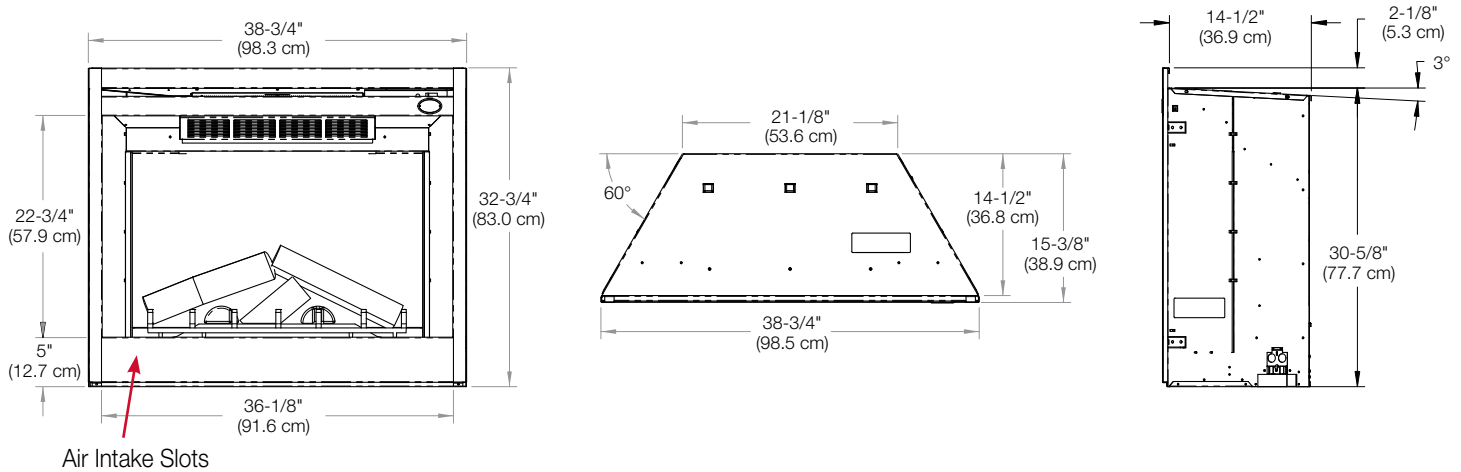

* Based on national average residential electricity rate. Rates vary.

SE-027-R02-071519

BF Series

39" Built-in Electric Firebox

BF39STP

Product Dimensions:

Framing Dimensions:

A	B	C	D	E	F
16" (40.6 cm)	39-1/2" (100.3 cm)	33-1/2" (85.1 cm)	54" (137.1 cm)	38" (97.0 cm)	38" (97.0 cm)