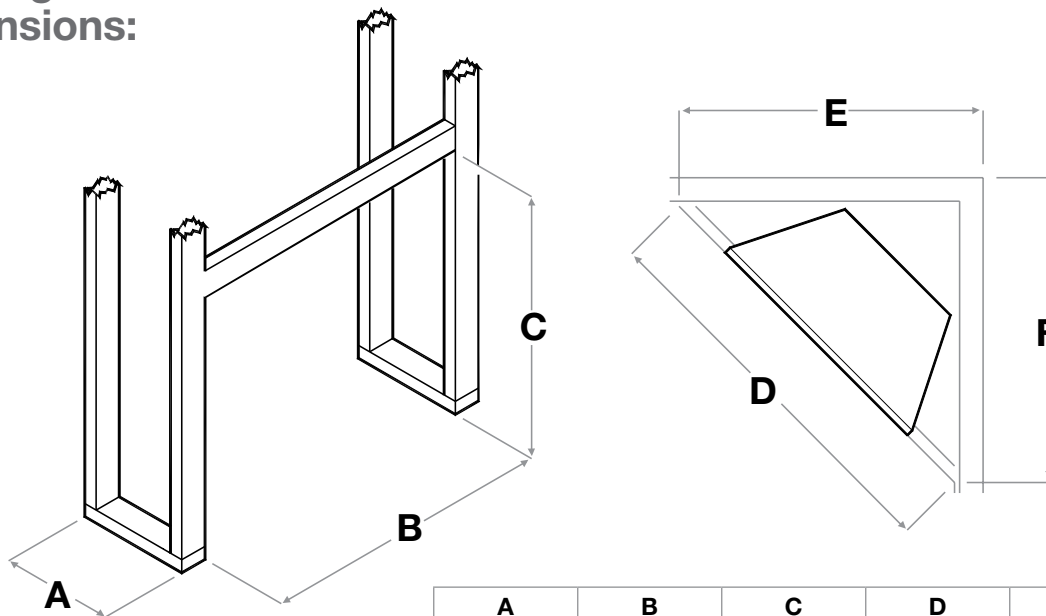

* Based on national average residential electricity rate. Rates vary.

SE-027-R02-071519

BF Series

39" Built-in Electric Firebox

BF39STP

Product Dimensions:

Framing Dimensions:

A	B	C	D	E	F
16" (40.6 cm)	39-1/2" (100.3 cm)	33-1/2" (85.1 cm)	54" (137.1 cm)	38" (97.0 cm)	38" (97.0 cm)