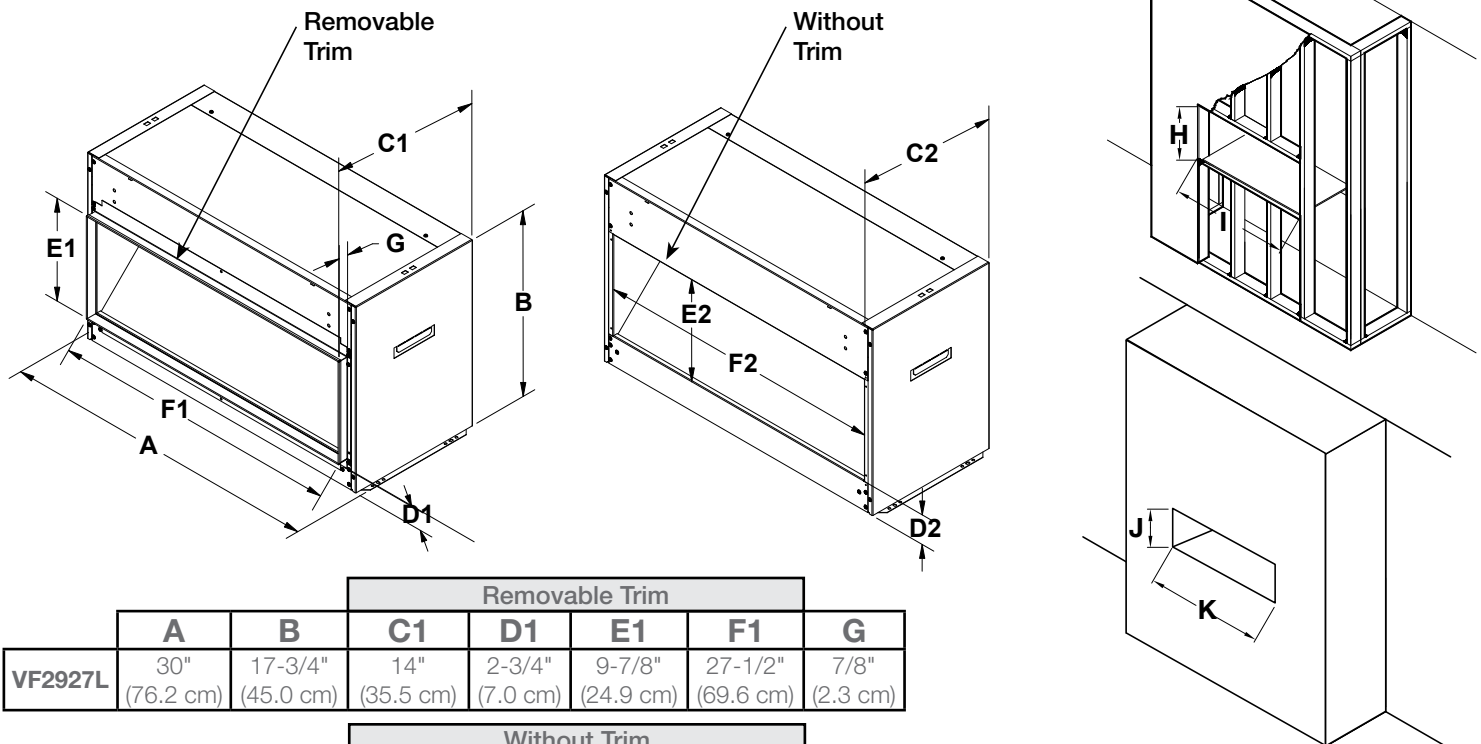

Accessories

OT1957-BLACK - Trim Kit
41-1/8 x 23-5/8 x 1-7/8 (104.5 cm x 60.0 cm x 4.8 cm)

120 Volts | 32 Watts | 109.1 BTU

Model #	Description	Lbs / Kg	UPC	Wty. ¹	Carton Dimensions (WxHxD)		Cube	
					Inches	cm	ft ³	m ³
VF2927L	Opti-V™ Solo Built-in Fireplace	63 / 28.6	781052 092877	2 yr.	33-7/8 x 17-3/4 x 22-1/8	86.0 x 45.0 x 56.0	7.7	0.2
OT1957-BLACK	Opti-V™ Black Trim	38.7 / 17.6	781052 126282	1 yr.	44-7/8 x 27-5/8 x 5-1/2	114.0 x 70.0 x 14.0	3.9	0.11

Specifications, finishes and dimensions are subject to change. ¹Limited warranty. ©2018 Glen Dimplex Americas

SE-020-R07-092118

Opti-V™ Solo

VF2927L

Product Dimensions:

Framing Dimensions:

	Removable Trim						
	A	B	C1	D1	E1	F1	G
VF2927L	30" (76.2 cm)	17-3/4" (45.0 cm)	14" (35.5 cm)	2-3/4" (7.0 cm)	9-7/8" (24.9 cm)	27-1/2" (69.6 cm)	7/8" (2.3 cm)

Without Trim							
C2	D2	E2	F2	H	I	J	K
13" (33.0 cm)	3" (7.5 cm)	9-1/2" (24.0 cm)	27" (68.4 cm)	18-5/8" (47.4 cm)	30-1/2" (77.5 cm)	9-1/2" (24.0 cm)	27" (69.0 cm)