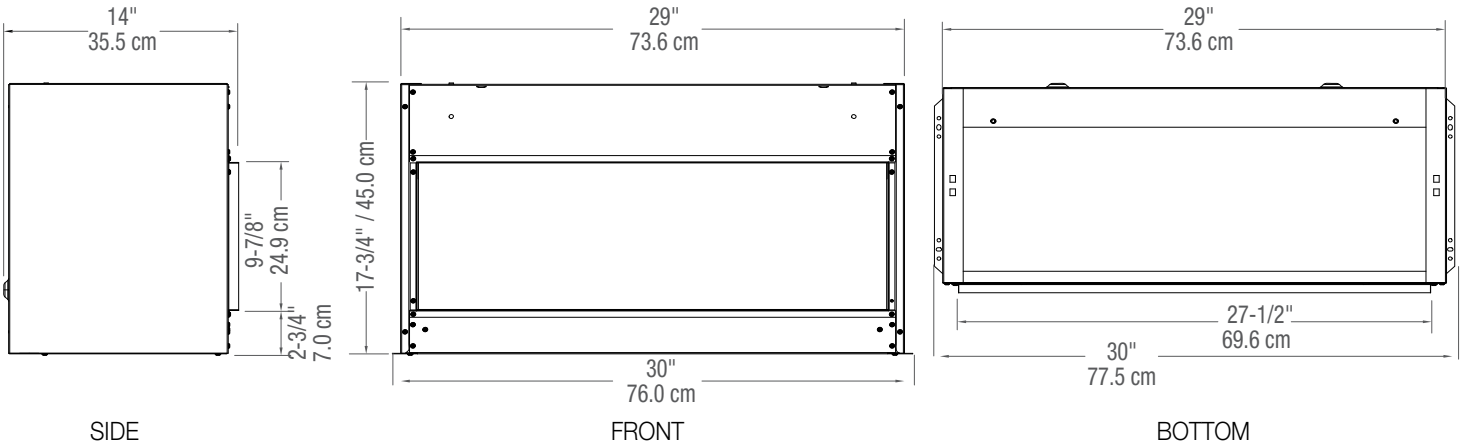

Accessories

OT1957-BLACK - Trim Kit
41-1/8 x 23-5/8 x 1-7/8 (104.5 cm x 60.0 cm x 4.8 cm)

120 Volts | 32 Watts | 109.1 BTU

Model #	Description	Lbs / Kg	UPC	Wty. ¹	Carton Dimensions (WxHxD)		Cube	
					Inches	cm	ft ³	m ³
VF2927L	Opti-V™ Solo Built-in Fireplace	63 / 28.6	781052 092877	2 yr.	33-7/8 x 17-3/4 x 22-1/8	86.0 x 45.0 x 56.0	7.7	0.2
OT1957-BLACK	Opti-V™ Black Trim	38.7 / 17.6	781052 126282	1 yr.	44-7/8 x 27-5/8 x 5-1/2	114.0 x 70.0 x 14.0	3.9	0.11

Specifications, finishes and dimensions are subject to change. ¹Limited warranty. ©2018 Glen Dimplex Americas

SE-020-R07-092118

Opti-V™ Solo

VF2927L

Product Dimensions:

Framing Dimensions:

	Removable Trim						
	A	B	C1	D1	E1	F1	G
VF2927L	30" (76.2 cm)	17-3/4" (45.0 cm)	14" (35.5 cm)	2-3/4" (7.0 cm)	9-7/8" (24.9 cm)	27-1/2" (69.6 cm)	7/8" (2.3 cm)

Without Trim							
C2	D2	E2	F2	H	I	J	K
13" (33.0 cm)	3" (7.5 cm)	9-1/2" (24.0 cm)	27" (68.4 cm)	18-5/8" (47.4 cm)	30-1/2" (77.5 cm)	9-1/2" (24.0 cm)	27" (69.0 cm)