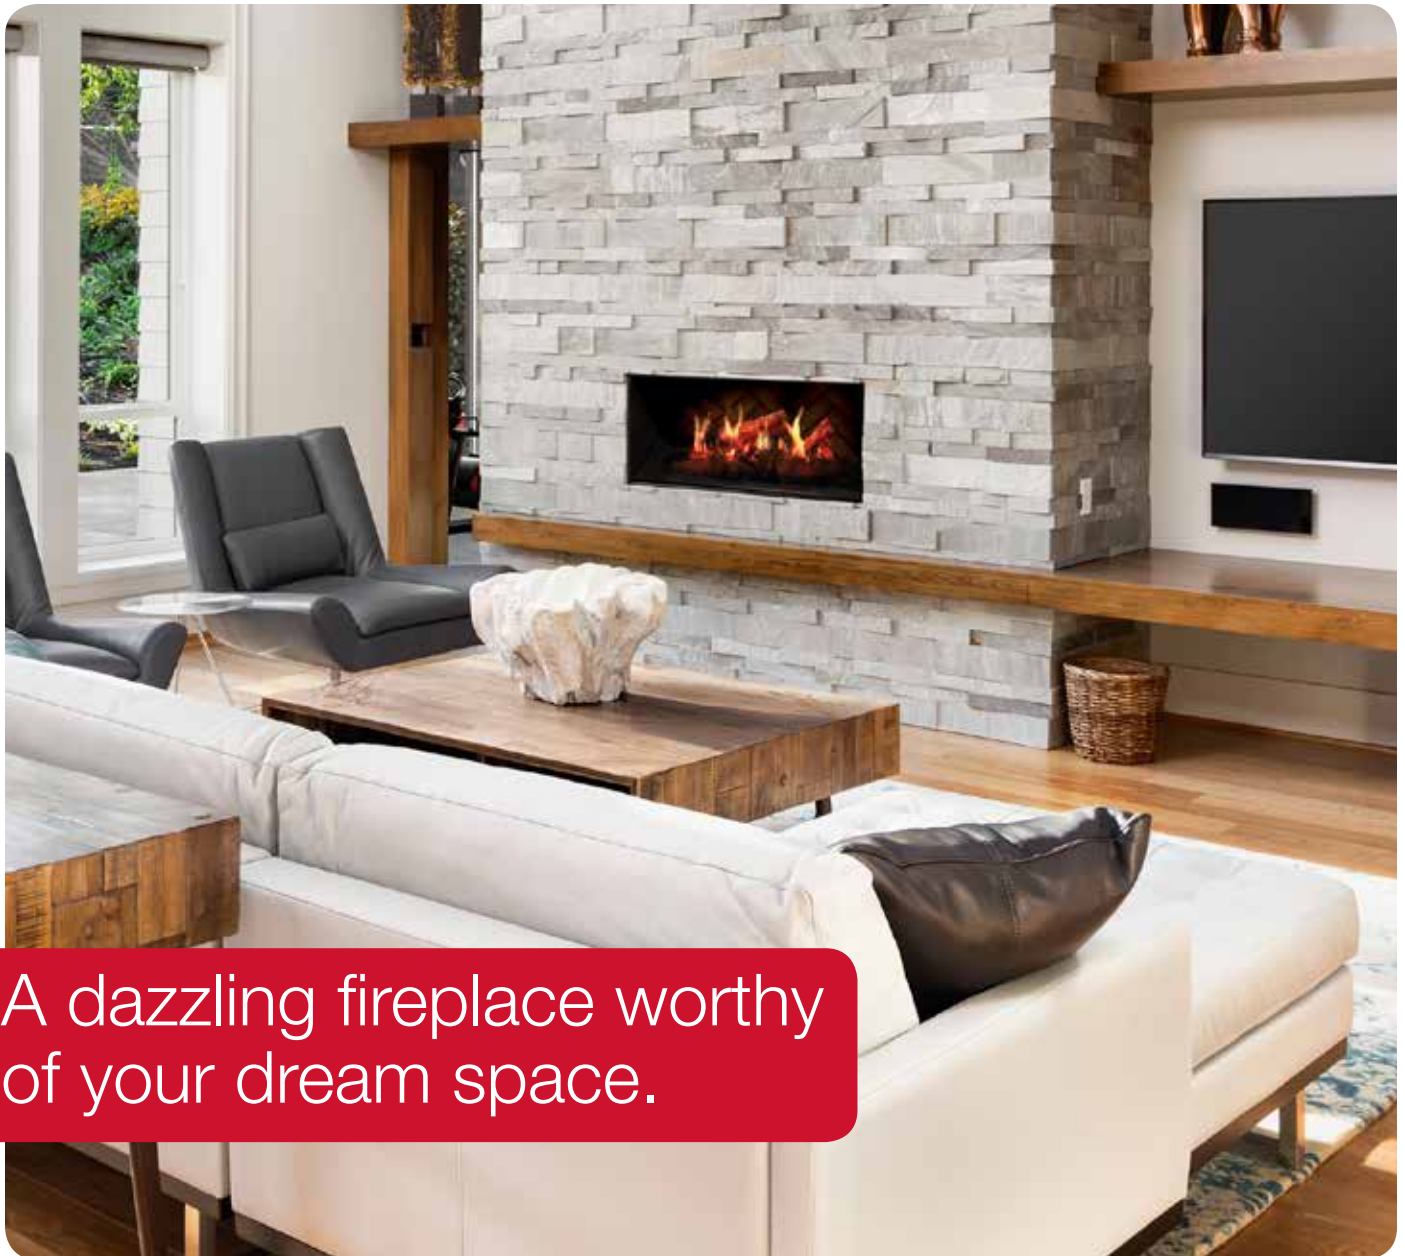

Opti-V™ Solo

VF2927L

A dazzling fireplace worthy of your dream space.

Opti-V™ Solo uses unprecedented technology to render flames and sparks for a virtual fireplace experience like no other. The unique design combines ultra realistic flickering flames with three dimensional LED logs that sporadically spark and crackle! The perfect blend of magic and realism - Opti-V™ is the most unbelievable flame effect yet.

Opti-V™ Solo

VF2927L

Features

-  **Opti-V™ Flame Effect**
High definition video and a three-dimensional illusion creates dazzling flames that flicker between the logs.
-  **Heat-free Operation**
Designed with the sole purpose of providing a stunning visual flame feature.
-  **Crackling Sound Effects**
Enjoy a more complete sensory experience with the sound of natural wood fire.
-  **Direct-wired**
Designed to be direct-wired to a 120/240V circuit for a seamless look.
-  **All-season Flames**
Enjoy the unique charm of a fireplace 365 days a year using the flames without the heat.
-  **Sight and Sound Remote**
Control the flames and crackling sound effects at the touch of a button.
-  **Frame, Wire and Finish**
Basic installation requires fewer tradespeople, no gas lines, venting or chimney.
-  **Ultra-energy Efficient**
Uses less than 100 watts for incredibly low-cost operation.
-  **Zero emissions**
The most sustainable fireplace option; with no emissions.
-  **Reduces Liability**
Ideal for public spaces in commercial installations; meets the strictest building codes.
-  **Cool-touch Glass**
Glass remains cool making it safe for children and pets in any location.