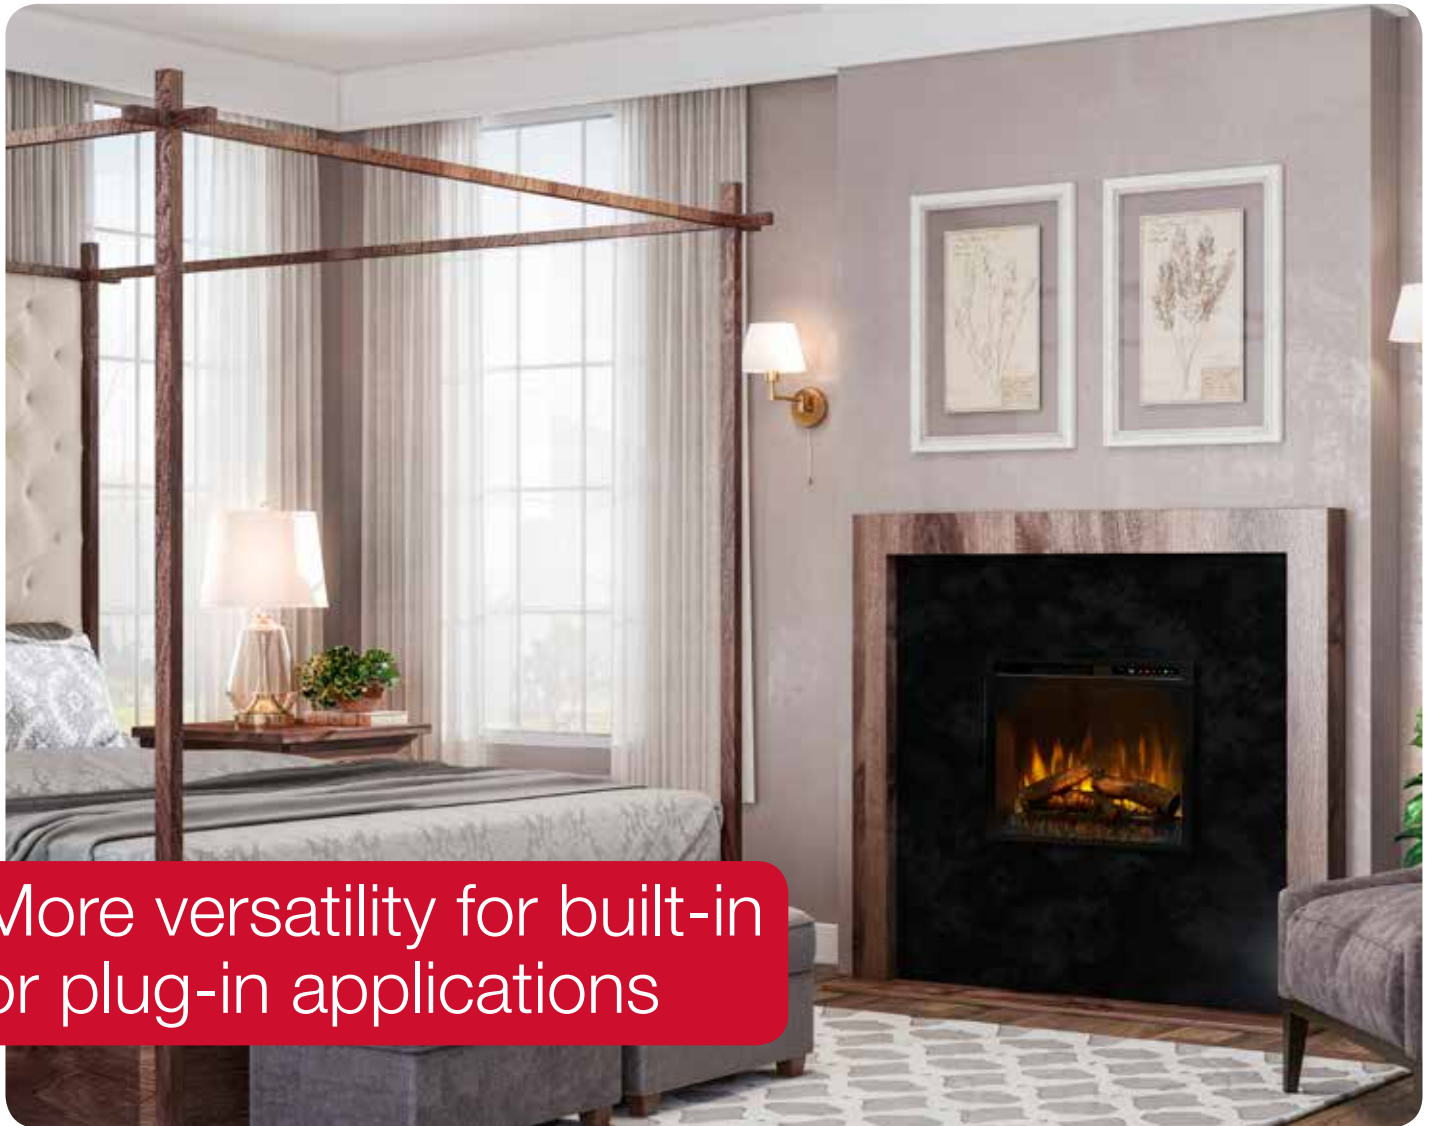

## DF Series

28" Plug-in Electric Firebox

DF28L-PRO

More versatility for built-in or plug-in applications

Bringing together the dazzling lifelike effect of the Multi-Fire™ flame and the stunning Realogs® to provide the appearance of burning firewood. The DF Series combines a powerful heater and intuitive multi-function control options, providing a customizable fireplace at your fingertips that adds charm and warmth to any space.