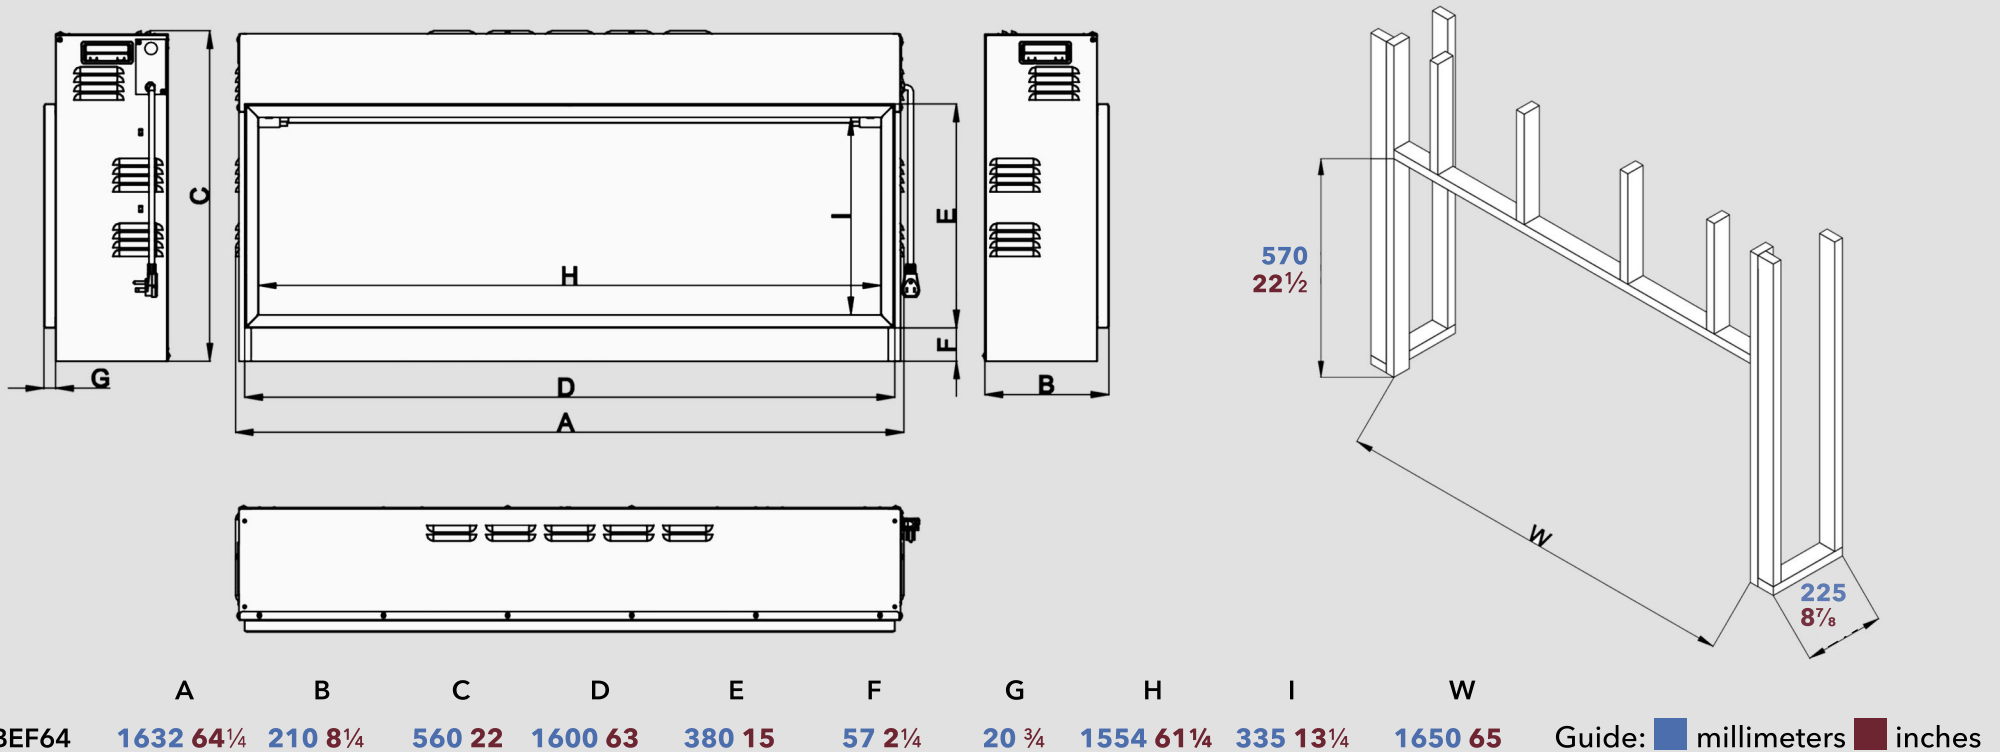

Product Details & Measurements

Product Details

- input voltage: 120 V
- amps: 12 A
- power: 1500 W (high heat)
  750 W (low heat)
- power (heater off): 34 W
- outlet: **Standard (type B)**
  Hard-wired
- certification: CSA
- heater timer: 0.5 h - 9 h
- temperature: 16°C - 28°C
  60°F - 82°F
- cord length: 70"
- size: 64¼" x 8¼" x 22"
- viewing size: 61¼" x 13¼"
- framing: 65" x 22½" x 8⅞"
- heating area: 400 sq.ft
- remote control: **included**
- warranty: **2 years**

Product & Framing Dimensions

For more information, please visit: dynastyfireplaces.com

Dynasty Fireplaces
10-3071 No. 5 Road
Richmond, BC, Canada
V6X 2T4

Specifications and dimensions subject to change, please visit our website for the most up-to-date information. Check with your local building code before installation.