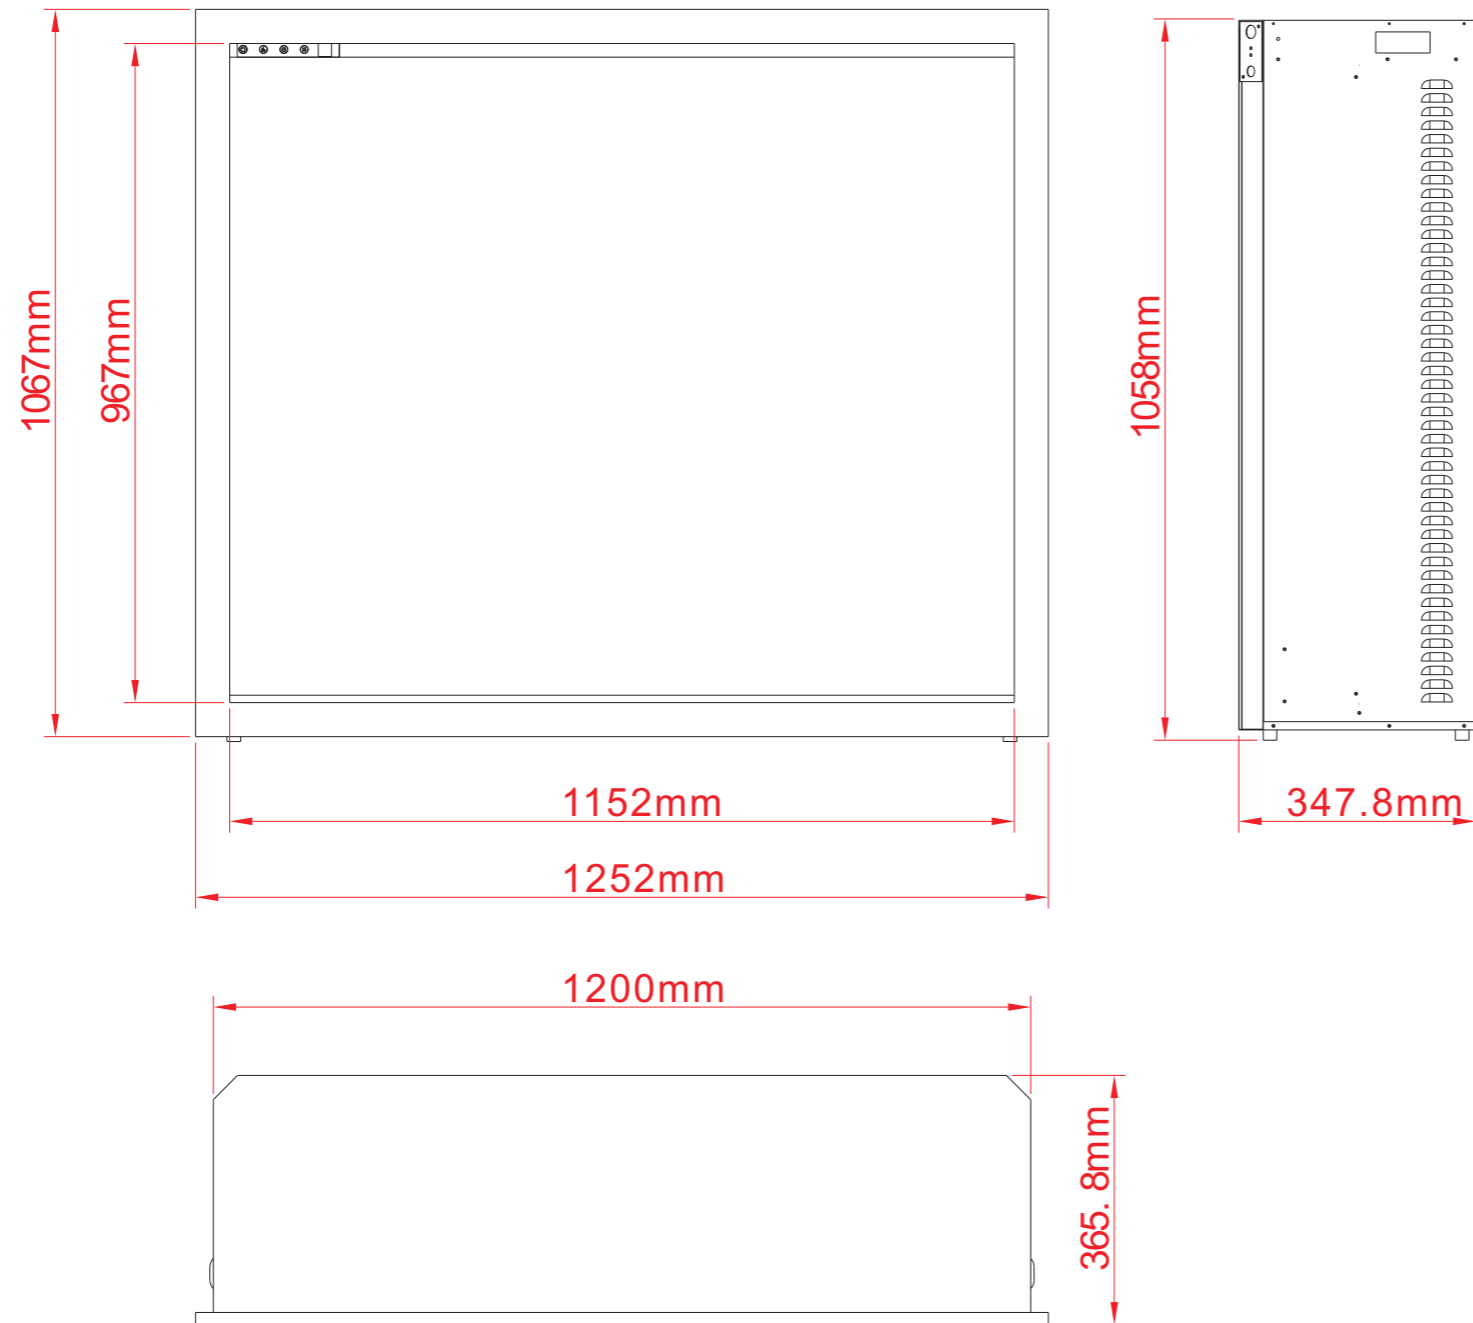

TECHNICAL SPECIFICATIONS

VOLTS	120V 60Hz	
AMPS	10	
WATTS	1200 W	
HEATER	HIGH	1200 watts
	LOW	600 watts
NO HEATER	22 watts	
LAMPS	TYPE	LED
	WATTS	
	TOTAL WATTS	22 watts
ROTOR MOTOR	1 at 5 watts	
HEIGHT,WIDTH,DEPTH	41 1/8" x 47 1/4" x 13 3/4"	
GLASS VIEWING OPENING	36 7/8" X 45 3/8"	
GLASS SIZE	37 1/4" X 45 7/8"	
SHIPPING SIZE	44" x 52 1/8" x 16 7/8"	
SHIPPING WEIGHT	170.4 lbs	
	UNIT	150.6 lbs
GLASS FRONT	Included	
PLUG LOCATION	Left Side	
CORD LENGTH	76"	
APPROX. HEATING AREA	400 sq ft	

SERIES TRADITIONAL	MODEL TRD-48		REV 1
SCALE 1"=1'-0"	DATE: 8/5/2019		SHEET 1 OF 1

TECHNICAL SPECIFICATIONS

VOLTS	120V 60Hz	
AMPS	10	
WATTS	1200 W	
HEATER	HIGH	1200 watts
	LOW	600 watts
NO HEATER	22 watts	
LAMPS	TYPE	LED
	WATTS	
	TOTAL WATTS	22 watts
ROTOR MOTOR	1 at 5 watts	
HEIGHT,WIDTH,DEPTH	105.8 x 120 x 34.8 cm	
GLASS VIEWING OPENING	93.6 X115.2 cm	
GLASS SIZE	95.4 X116.4 cm	
SHIPPING SIZE	111.7 x 131.5 x 43 cm	
SHIPPING WEIGHT	77.3 Kgs	
	UNIT	68.3 Kgs
GLASS FRONT	Included	
PLUG LOCATION	Left Side	
CORD LENGTH	193 cm	
APPROX. HEATING AREA	37 sqm	

SERIES TRADITIONAL	MODEL TRD-48		REV 1
SCALE 1:12	DATE: 8/5/2019		SHEET 1 OF 1