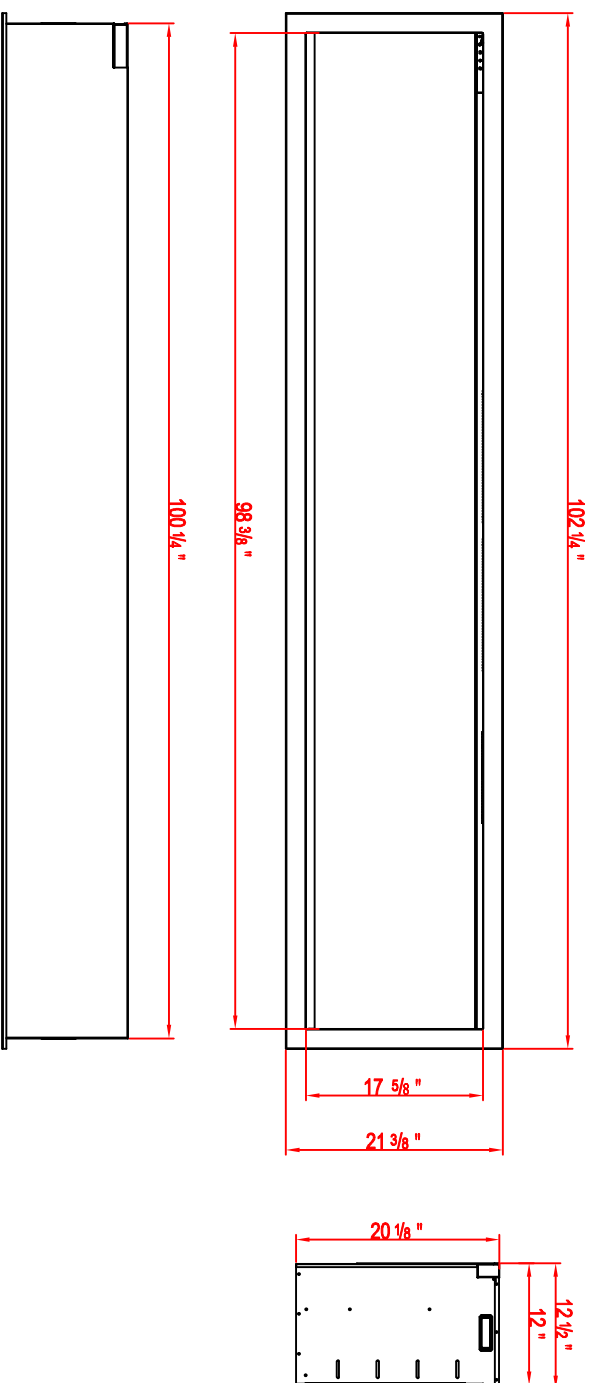

TECHNICAL SPECIFICATIONS

VOLTS	120V
AMPS	12.5A
WATTS	1500W
HEATER	HIGH 1500W wats LOW 750W wats
NO HEATER	55 WATTS MAX
LAMPS	QUANTITY 3/8 PCS LED WATTS 0.5W&0.15W&0.06W
ROTOR MOTOR	1 at 2.9 wats
HEIGHT,WIDTH,DEPTH	21 3/8 " X 102 1/4 " X 12 1/2 "
GLASS VIEWING OPENING	17 5/8 " X98 3/8 "
FRAMING SIZE	20 1/4 " X 101 1/4 " X 12 1/2 "
SHIPPING SIZE	68 X 280 X 44.1 cm
SHIPPING WEIGHT	265.5 LBS
GLASS FRONT	UNIT 1 Included
PLUG LOCATION	Left Side
CORD LENGTH	70.9 < L < 95.5
APPROX.HEATING AREA	400 SQ.FT

SERIES	MODEL	REV
TRD VIEW	SYM-100-XT BESPOKE	1
SCALE 1"=1'-0"	DATE:12/22/2023	SHEET 1 OF 1