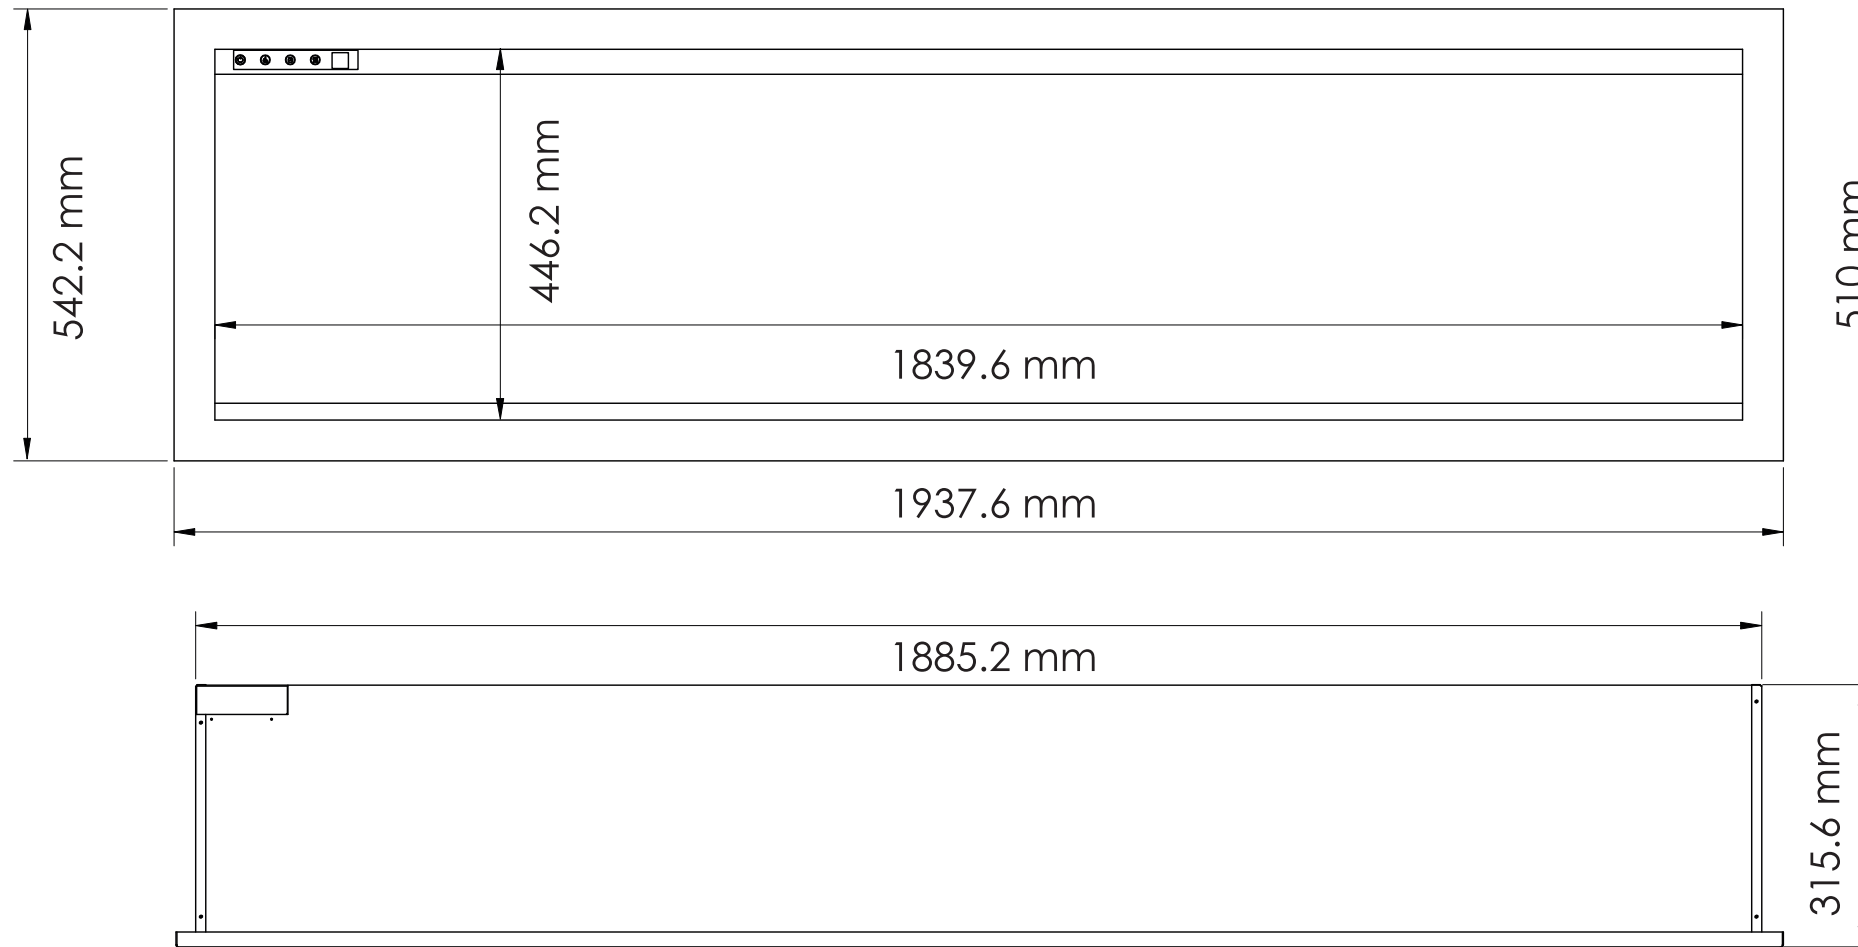

TECHNICAL SPECIFICATIONS	
VOLTS	120
AMPS	12.5
WATTS	1200
HEATER	HIGH 1200 watts LOW 600 watts
NO HEATER	50 watts max
LAMPS	QUANTITY LED WATTS TOTAL WATTS 22 watts
ROTOR MOTOR	1 at 5 watts
HEIGHT, WIDTH, DEPTH	20 1/8 x 74 1/4 x 11 3/4
GLASS VIEWING OPENING	17 5/8 x 72 3/8
SURROUND SIZE	21 3/4 x 76 1/4
SHIPPING SIZE	23 3/4 x 80 1/2 x 16
SHIPPING WEIGHT	
	UNIT
	STEEL FRONT Included
PLUG LOCATION	Left Side
CORD LENGTH	76"
APPROX. HEATING AREA	400 sq ft

Amantii
SYMMETRY

SERIES SYMMETRY	MODEL SYM-74-XT		REV 1
SCALE 1" = 1'-0"	DATE: 10/15/2018		SHEET 1 OF 1

TECHNICAL SPECIFICATIONS		
VOLTS	120	
AMPS	12.5	
WATTS	1200	
HEATER	HIGH	1200 watts
	LOW	600 watts
NO HEATER	50 watts max	
LAMPS	QUANTITY	LED
	WATTS	
	TOTAL WATTS	22 watts
ROTOR MOTOR	1 at 5 watts	
HEIGHT, WIDTH, DEPTH	51 x 188.5 x 29.7 cm	
GLASS VIEWING OPENING	44.6 x 183.4 cm	
SURROUND SIZE	54.2 x 197.8 cm	
SHIPPING SIZE	40.6 x 204.1 x 60 cm	
SHIPPING WEIGHT	UNIT	
	GLASS FRONT	Included
PLUG LOCATION	Left Side	
CORD LENGTH	193 cm	
APPROX. HEATING AREA	37 sqm	

Amantii
SYMMETRY

SERIES SYMMETRY	MODEL SYM-74-XT		REV 1
SCALE 1:12	DATE: 10/15/2018	SHEET 1 OF 1	