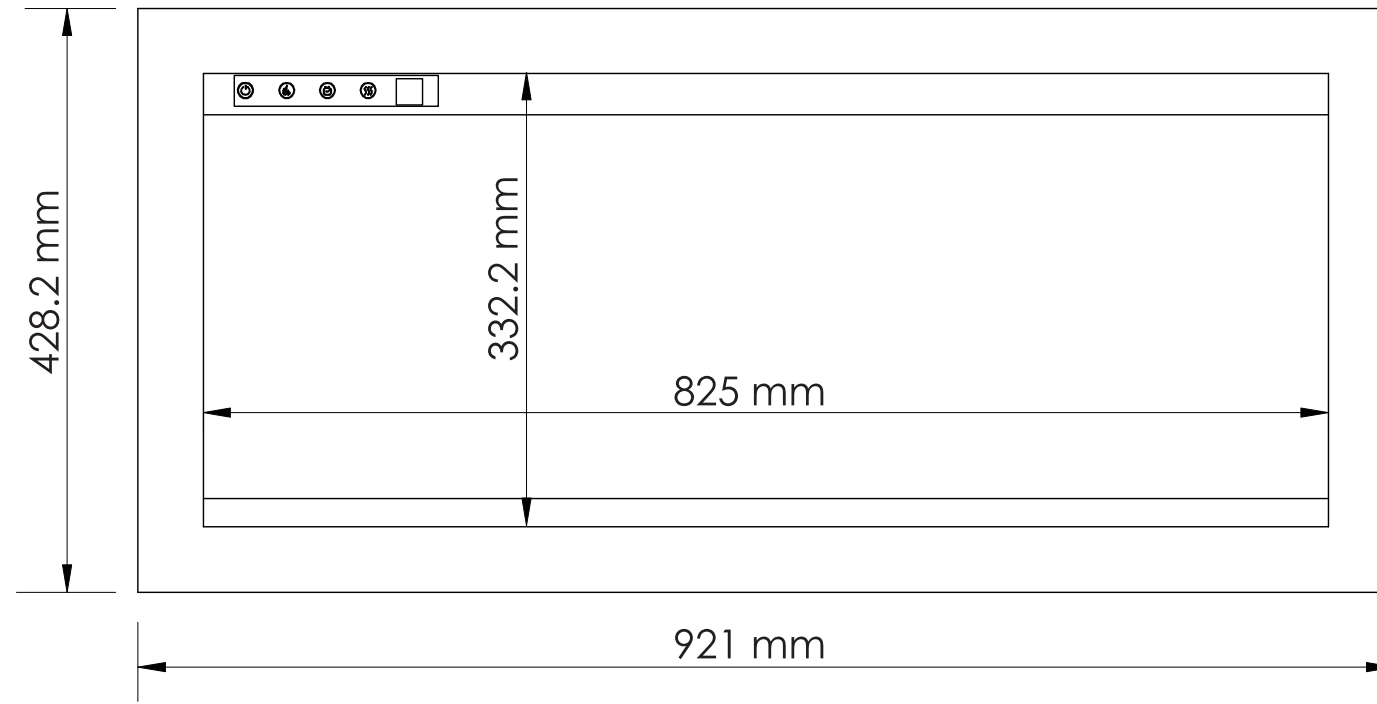

TECHNICAL SPECIFICATIONS		
VOLTS	120	
AMPS	12.5	
WATTS	1500	
HEATER	HIGH	1500 watts
	LOW	750 watts
NO HEATER	30 watts	
LAMPS	QUANTITY	LED
	WATTS	
	TOTAL WATTS	22 watts
ROTOR MOTOR	1 at 5 watts	
HEIGHT, WIDTH, DEPTH	15 5/8 x 34 x 5 1/2	
GLASS VIEWING OPENING	13 1/8 x 32 1/2	
SURROUND SIZE	16 7/8 x 36 1/4	
SHIPPING SIZE	19 1/2 x 41 1/4 x 9 1/4	
SHIPPING WEIGHT		
	UNIT	
	STEEL FRONT	Included
PLUG LOCATION	Left Side	
CORD LENGTH	76"	
APPROX. HEATING AREA	400 sq ft	

Amantii
SYMMETRY

SERIES SYMMETRY	MODEL SYM-34 & SYM-34-B		REV 1
SCALE 1" = 1'-0"	DATE: 10/15/2018	SHEET 1 OF 1	

TECHNICAL SPECIFICATIONS		
VOLTS	120	
AMPS	12.5	
WATTS	1500	
HEATER	HIGH	1500 watts
	LOW	750 watts
NO HEATER	30 watts	
LAMPS	QUANTITY	LED
	WATTS	
	TOTAL WATTS	22 watts
ROTOR MOTOR	1 at 5 watts	
HEIGHT, WIDTH, DEPTH	39.6 x 86.3 x 14 cm	
GLASS VIEWING OPENING	33.2 x 82.5 cm	
SURROUND SIZE	42.8 x 92.1 cm	
SHIPPING SIZE	49.3 x 104.6 x 23 cm	
SHIPPING WEIGHT		
	UNIT	
	GLASS FRONT	Included
PLUG LOCATION	Left Side	
CORD LENGTH	193 cm	
APPROX. HEATING AREA	37 sqm	

Amantii
SYMMETRY

SERIES SYMMETRY	MODEL SYM-34 & SYM-34-B		REV 1
SCALE 1:12	DATE: 10/15/2018	SHEET 1 OF 1	