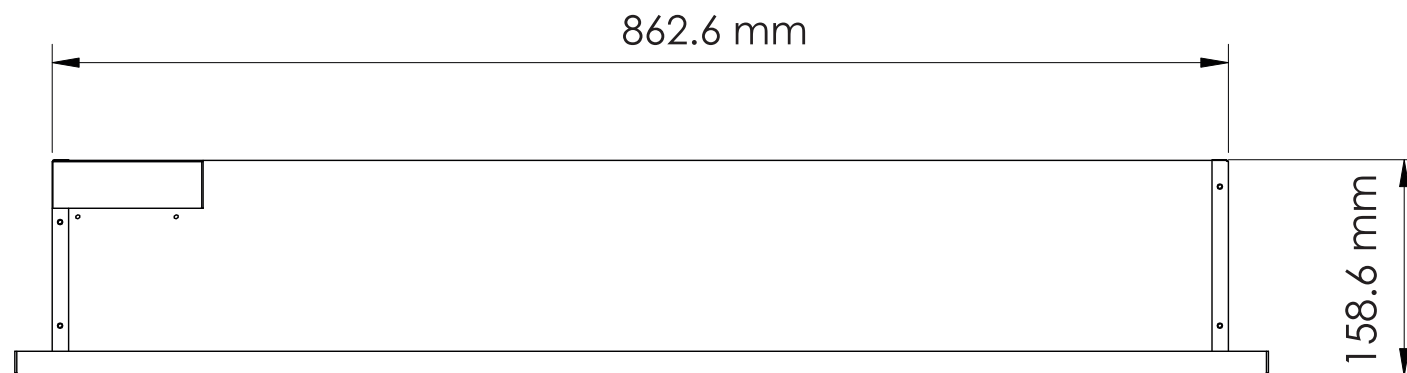

TECHNICAL SPECIFICATIONS		
VOLTS	120	
AMPS	12.5	
WATTS	1500	
HEATER	HIGH	1500 watts
	LOW	750 watts
NO HEATER	30 watts	
LAMPS	QUANTITY	LED
	WATTS	
	TOTAL WATTS	22 watts
ROTOR MOTOR	1 at 5 watts	
HEIGHT, WIDTH, DEPTH	15 5/8 x 34 x 5 1/2	
GLASS VIEWING OPENING	13 1/8 x 32 1/2	
SURROUND SIZE	16 7/8 x 36 1/4	
SHIPPING SIZE	19 1/2 x 41 1/4 x 9 1/4	
SHIPPING WEIGHT		
	UNIT	
	STEEL FRONT	Included
PLUG LOCATION	Left Side	
CORD LENGTH	76"	
APPROX. HEATING AREA	400 sq ft	

Amantii
SYMMETRY

SERIES SYMMETRY	MODEL SYM-34 & SYM-34-B		REV 1
SCALE 1" = 1'-0"	DATE: 10/15/2018	SHEET 1 OF 1	

TECHNICAL SPECIFICATIONS		
VOLTS	120	
AMPS	12.5	
WATTS	1500	
HEATER	HIGH	1500 watts
	LOW	750 watts
NO HEATER	30 watts	
LAMPS	QUANTITY	LED
	WATTS	
	TOTAL WATTS	22 watts
ROTOR MOTOR	1 at 5 watts	
HEIGHT, WIDTH, DEPTH	39.6 x 86.3 x 14 cm	
GLASS VIEWING OPENING	33.2 x 82.5 cm	
SURROUND SIZE	42.8 x 92.1 cm	
SHIPPING SIZE	49.3 x 104.6 x 23 cm	
SHIPPING WEIGHT		
	UNIT	
	GLASS FRONT	Included
PLUG LOCATION	Left Side	
CORD LENGTH	193 cm	
APPROX. HEATING AREA	37 sqm	

Amantii
SYMMETRY

SERIES SYMMETRY	MODEL SYM-34 & SYM-34-B		REV 1
SCALE 1:12	DATE: 10/15/2018	SHEET 1 OF 1	