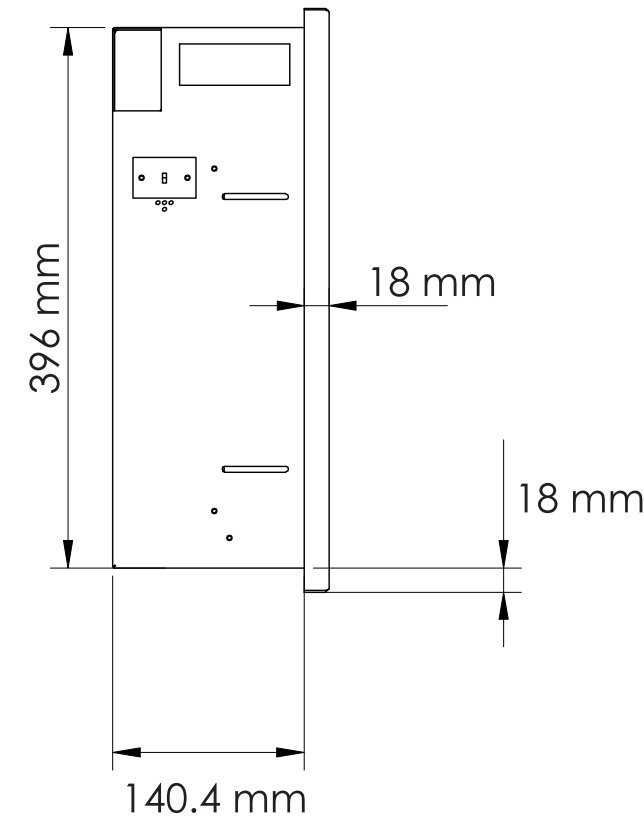

TECHNICAL SPECIFICATIONS		
VOLTS	120	
AMPS	12.5	
WATTS	1500	
HEATER	HIGH	1500 watts
	LOW	750 watts
NO HEATER	30 watts	
LAMPS	QUANTITY	LED
	WATTS	
	TOTAL WATTS	22 watts
ROTOR MOTOR	1 at 5 watts	
HEIGHT, WIDTH, DEPTH	15 5/8 x 34 x 5 1/2	
GLASS VIEWING OPENING	13 1/8 x 32 1/2	
SURROUND SIZE	16 7/8 x 36 1/4	
SHIPPING SIZE	19 1/2 x 41 1/4 x 9 1/4	
SHIPPING WEIGHT		
	UNIT	
	STEEL FRONT	Included
PLUG LOCATION	Left Side	
CORD LENGTH	76"	
APPROX. HEATING AREA	400 sq ft	

Amantii
SYMMETRY

SERIES SYMMETRY	MODEL SYM-34 & SYM-34-B		REV 1
SCALE 1" = 1'-0"	DATE: 10/15/2018	SHEET 1 OF 1	

TECHNICAL SPECIFICATIONS		
VOLTS	120	
AMPS	12.5	
WATTS	1500	
HEATER	HIGH	1500 watts
	LOW	750 watts
NO HEATER	30 watts	
LAMPS	QUANTITY	LED
	WATTS	
	TOTAL WATTS	22 watts
ROTOR MOTOR	1 at 5 watts	
HEIGHT, WIDTH, DEPTH	39.6 x 86.3 x 14 cm	
GLASS VIEWING OPENING	33.2 x 82.5 cm	
SURROUND SIZE	42.8 x 92.1 cm	
SHIPPING SIZE	49.3 x 104.6 x 23 cm	
SHIPPING WEIGHT		
	UNIT	
	GLASS FRONT	Included
PLUG LOCATION	Left Side	
CORD LENGTH	193 cm	
APPROX. HEATING AREA	37 sqm	

Amantii
SYMMETRY

SERIES SYMMETRY	MODEL SYM-34 & SYM-34-B		REV 1
SCALE 1:12	DATE: 10/15/2018	SHEET 1 OF 1	