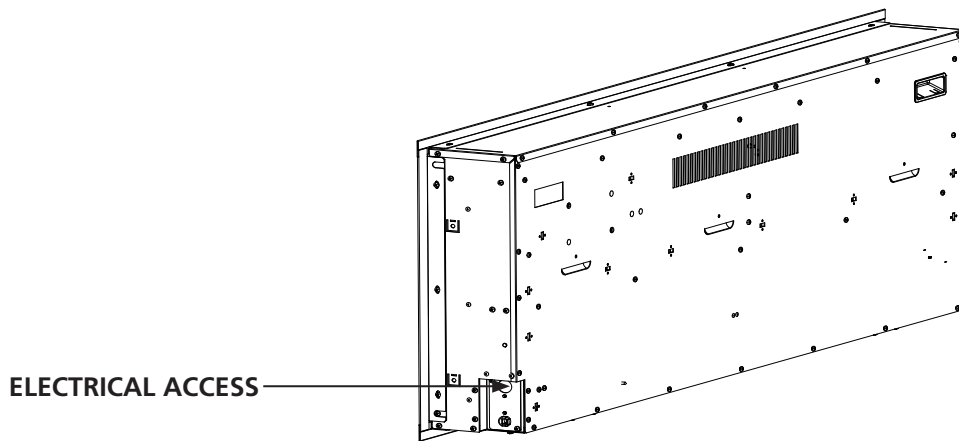

ELECTRICAL CONNECTION REQUIREMENTS

CIRCUIT	CONNECTION METHOD	BTUS
15 AMP, 120V/60 Hz	Hardwire or plug-in	5,000