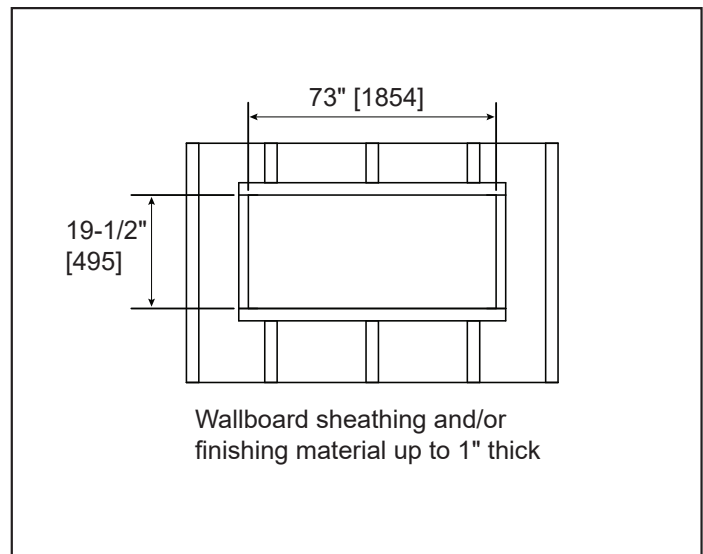

MINIMUM CLEARANCES TO COMBUSTIBLES

AREA	CLEARANCES
SIDES	0"
FLOOR	0"
TOP TO MANTEL	5/8" [16]
BACK	0"
FRONT	36" [914]

FINISHING DIMENSIONS