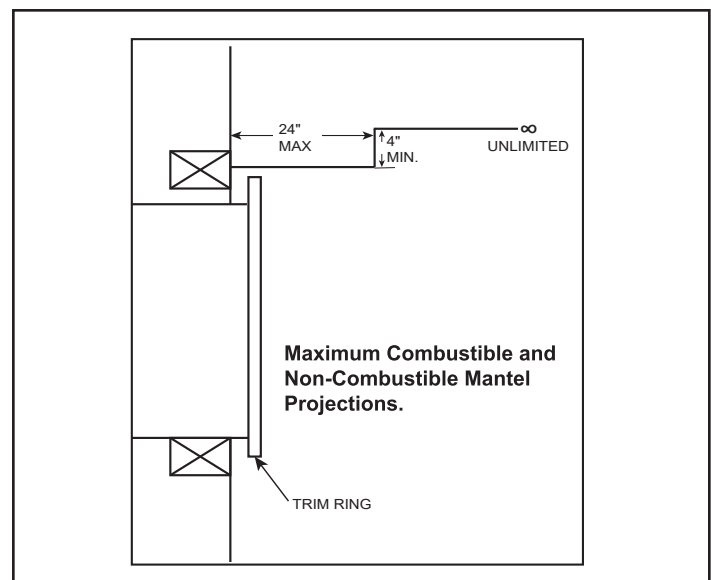

**ELECTRICAL CONNECTION REQUIREMENTS**

CIRCUIT	CONNECTION METHOD	BTUS
15 AMP, 120V/60 Hz	Hardwire or plug-in	5,000

**MINIMUM CLEARANCES TO COMBUSTIBLES**

AREA	CLEARANCES
SIDES	0"
FLOOR	0"
TOP TO MANTEL	5/8" [16]
BACK	0"
FRONT	36" [914]

**FINISHING DIMENSIONS**

**APPLIANCE LOCATION**

**MANTEL PROJECTIONS**

PRODUCT LISTING CODES	
US	CSA 22.2 No 46-M1988
INTERNATIONAL	CSA 22.2 No 46-M1988

Product information provided is not complete and is subject to change without notice. Product installation must adhere strictly to instructions accompanying product to avoid risk of fire and potential injury.