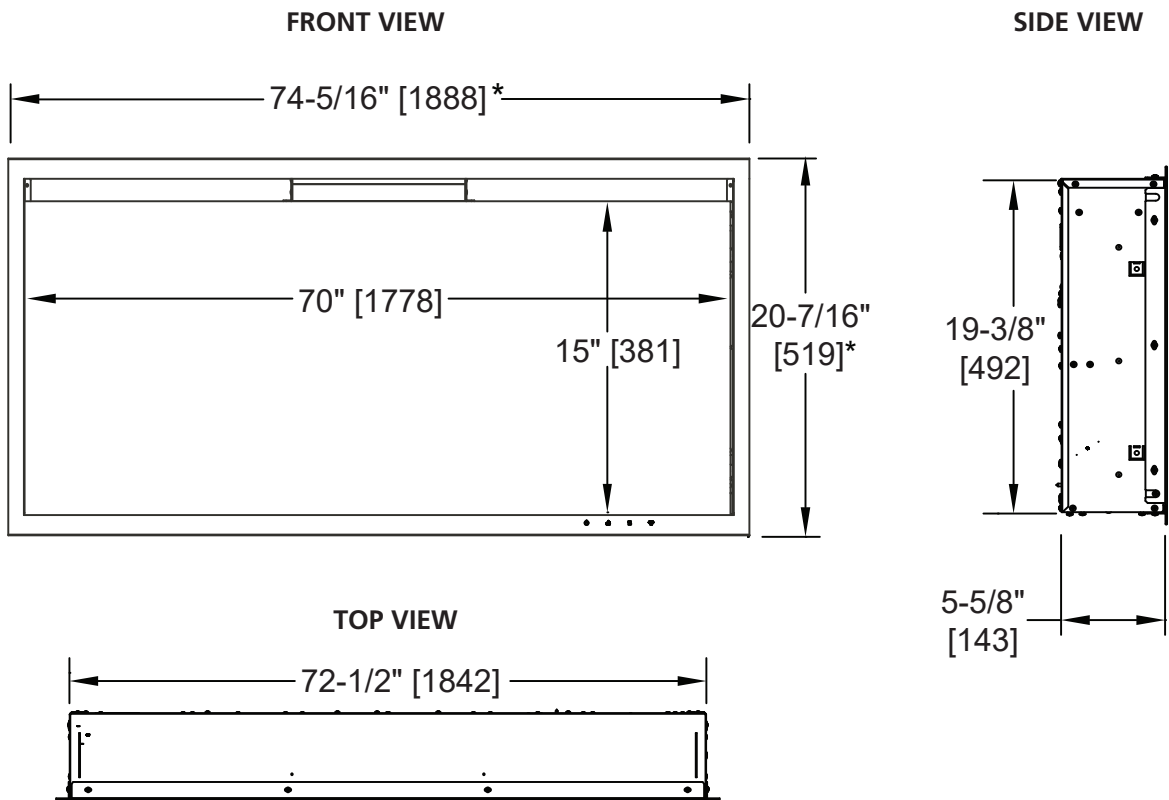

Please consult the manufacturer's installation manual for all details and requirements before making a final design layout decision.

# Allusion Platinum 72" Recessed Linear Electric Fireplace

MODEL	FRONT WIDTH		BACK WIDTH		FRONT HEIGHT		BACK HEIGHT		DEPTH		VIEWING AREA
	Actual	Framing	Actual	Framing	Actual	Framing	Actual	Framing	Actual	Framing	
SF-ALLP72-BK	74-5/16" [1888]	73" [1854]	72-1/2" [1842]	73" [1854]	20-7/16" [519]	19-1/2" [495]	19-3/8" [492]	19-1/2" [495]	5-5/8" [143]	2x6	70" x 15" [1778 x 381]