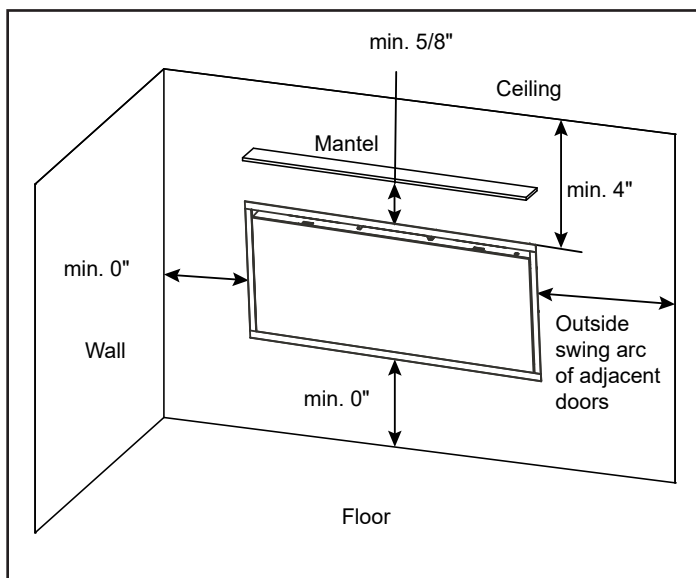

# Allusion Platinum 72" Recessed Linear Electric Fireplace

MODEL	FRONT WIDTH		BACK WIDTH		FRONT HEIGHT		BACK HEIGHT		DEPTH		VIEWING AREA
	Actual	Framing	Actual	Framing	Actual	Framing	Actual	Framing	Actual	Framing	
SF-ALLP72-BK	74-5/16" [1888]	73" [1854]	72-1/2" [1842]	73" [1854]	20-7/16" [519]	19-1/2" [495]	19-3/8" [492]	19-1/2" [495]	5-5/8" [143]	2x6	70" x 15" [1778 x 381]

**ELECTRICAL CONNECTION REQUIREMENTS**

CIRCUIT	CONNECTION METHOD	BTUS
15 AMP, 120V/60 Hz	Hardwire or plug-in	5,000

**MINIMUM CLEARANCES TO COMBUSTIBLES**

AREA	CLEARANCES
SIDES	0"
FLOOR	0"
TOP TO MANTEL	5/8" [16]
BACK	0"
FRONT	36" [914]

**FINISHING DIMENSIONS**

**APPLIANCE LOCATION**

**MANTEL PROJECTIONS**

PRODUCT LISTING CODES	
US	CSA 22.2 No 46-M1988
INTERNATIONAL	CSA 22.2 No 46-M1988

Product information provided is not complete and is subject to change without notice. Product installation must adhere strictly to instructions accompanying product to avoid risk of fire and potential injury.