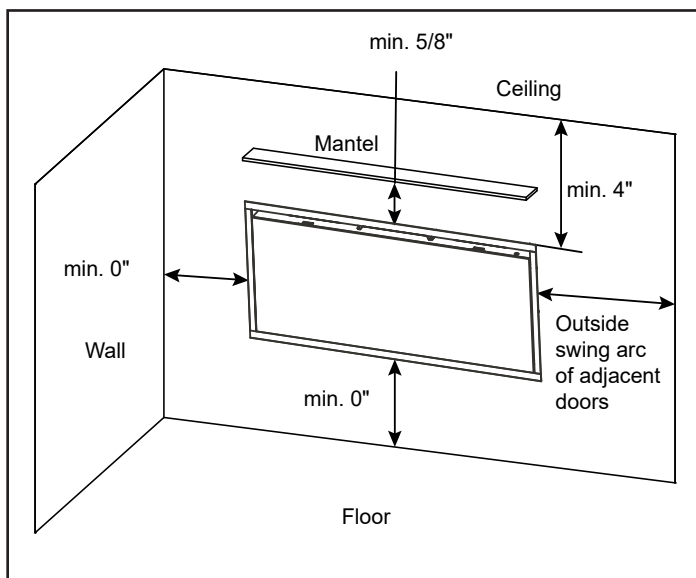

Please consult the manufacturer's installation manual for all details and requirements before making a final design layout decision.

Allusion Platinum 60" Recessed Linear Electric Fireplace

MODEL	FRONT WIDTH		BACK WIDTH		FRONT HEIGHT		BACK HEIGHT		DEPTH		VIEWING AREA
	Actual	Framing	Actual	Framing	Actual	Framing	Actual	Framing	Actual	Framing	
SF-ALLP60-BK	62-5/16" [1583]	61" [1549]	60-1/2" [1537]	61" [1549]	20-7/16" [519]	19-1/2" [495]	19-3/8" [492]	19-1/2" [495]	5-5/8" [143]	2x6	58" x 15" [1473 x 381]

FRONT VIEW

SIDE VIEW

TOP VIEW

ELECTRICAL ACCESS

ELECTRICAL CONNECTION REQUIREMENTS

CIRCUIT	CONNECTION METHOD	BTUS
15 AMP, 120V/60 Hz	Hardwire or plug-in	5,000

MINIMUM CLEARANCES TO COMBUSTIBLES

AREA	CLEARANCES
SIDES	0"
FLOOR	0"
TOP TO MANTEL	5/8" [16]
BACK	0"
FRONT	36" [914]

FINISHING DIMENSIONS

APPLIANCE LOCATION

MANTEL PROJECTIONS

PRODUCT LISTING CODES	
US	CSA 22.2 No 46-M1988
INTERNATIONAL	CSA 22.2 No 46-M1988

Product information provided is not complete and is subject to change without notice. Product installation must adhere strictly to instructions accompanying product to avoid risk of fire and potential injury.