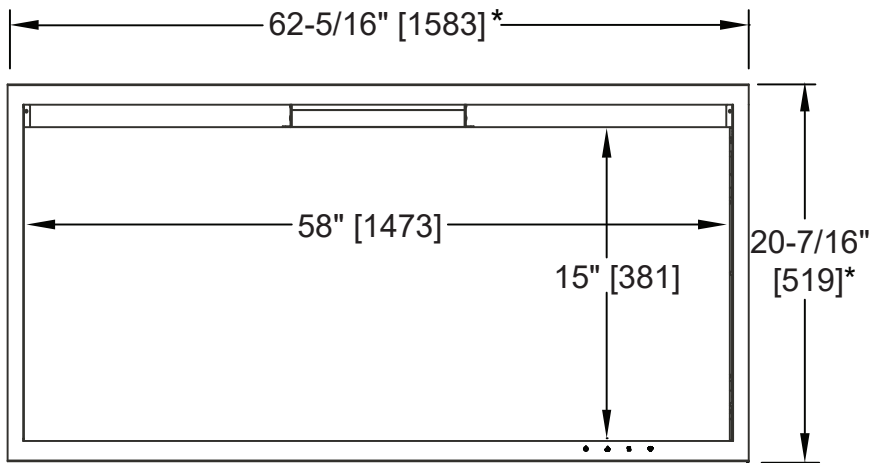

FRONT VIEW

SIDE VIEW