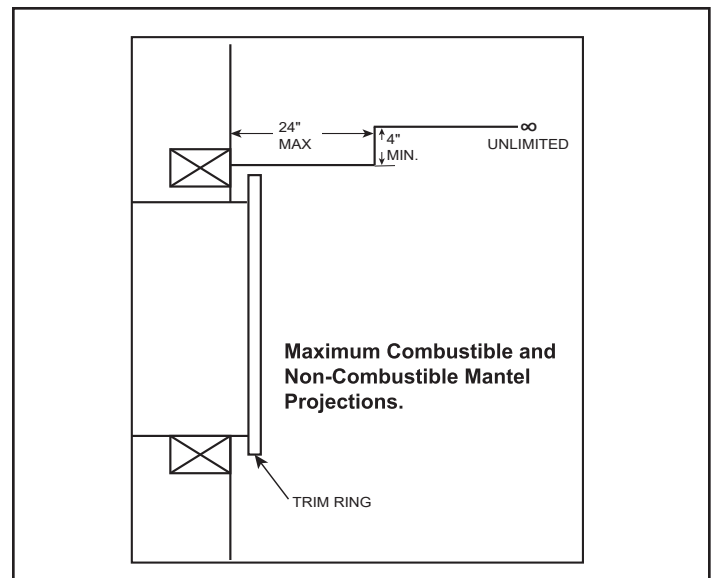

FRONT VIEW

SIDE VIEW

TOP VIEW

ELECTRICAL ACCESS

ELECTRICAL CONNECTION REQUIREMENTS

CIRCUIT	CONNECTION METHOD	BTUS
15 AMP, 120V/60 Hz	Hardwire or plug-in	5,000

MINIMUM CLEARANCES TO COMBUSTIBLES

AREA	CLEARANCES
SIDES	0"
FLOOR	0"
TOP TO MANTEL	5/8" [16]
BACK	0"
FRONT	36" [914]

FINISHING DIMENSIONS

APPLIANCE LOCATION

MANTEL PROJECTIONS

PRODUCT LISTING CODES	
US	CSA 22.2 No 46-M1988
INTERNATIONAL	CSA 22.2 No 46-M1988

Product information provided is not complete and is subject to change without notice. Product installation must adhere strictly to instructions accompanying product to avoid risk of fire and potential injury.