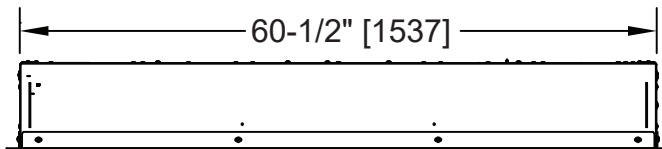

Please consult the manufacturer's installation manual for all details and requirements before making a final design layout decision.

Allusion Platinum 60" Recessed Linear Electric Fireplace

MODEL	FRONT WIDTH		BACK WIDTH		FRONT HEIGHT		BACK HEIGHT		DEPTH		VIEWING AREA
	Actual	Framing	Actual	Framing	Actual	Framing	Actual	Framing	Actual	Framing	
SF-ALLP60-BK	62-5/16" [1583]	61" [1549]	60-1/2" [1537]	61" [1549]	20-7/16" [519]	19-1/2" [495]	19-3/8" [492]	19-1/2" [495]	5-5/8" [143]	2x6	58" x 15" [1473 x 381]

FRONT VIEW

SIDE VIEW

TOP VIEW

ELECTRICAL ACCESS

ELECTRICAL CONNECTION REQUIREMENTS

CIRCUIT	CONNECTION METHOD	BTUS
15 AMP, 120V/60 Hz	Hardwire or plug-in	5,000

MINIMUM CLEARANCES TO COMBUSTIBLES

AREA	CLEARANCES
SIDES	0"
FLOOR	0"
TOP TO MANTEL	5/8" [16]
BACK	0"
FRONT	36" [914]