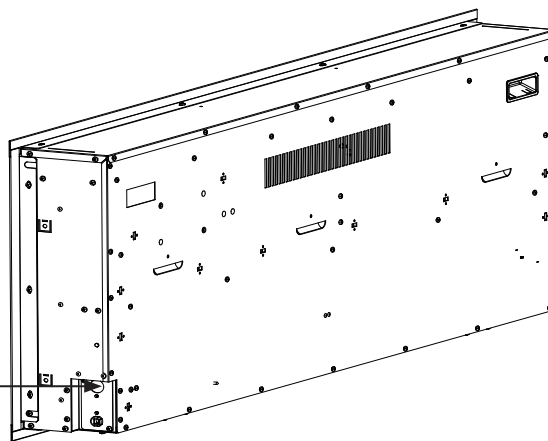

Please consult the manufacturer's installation manual for all details and requirements before making a final design layout decision.

Allusion Platinum 60" Recessed Linear Electric Fireplace

MODEL	FRONT WIDTH		BACK WIDTH		FRONT HEIGHT		BACK HEIGHT		DEPTH		VIEWING AREA
	Actual	Framing	Actual	Framing	Actual	Framing	Actual	Framing	Actual	Framing	
SF-ALLP60-BK	62-5/16" [1583]	61" [1549]	60-1/2" [1537]	61" [1549]	20-7/16" [519]	19-1/2" [495]	19-3/8" [492]	19-1/2" [495]	5-5/8" [143]	2x6	58" x 15" [1473 x 381]

FRONT VIEW

SIDE VIEW

TOP VIEW

ELECTRICAL ACCESS

ELECTRICAL CONNECTION REQUIREMENTS

CIRCUIT	CONNECTION METHOD	BTUS
15 AMP, 120V/60 Hz	Hardwire or plug-in	5,000

MINIMUM CLEARANCES TO COMBUSTIBLES

AREA	CLEARANCES
SIDES	0"
FLOOR	0"
TOP TO MANTEL	5/8" [16]
BACK	0"
FRONT	36" [914]

FINISHING DIMENSIONS

APPLIANCE LOCATION

MANTEL PROJECTIONS

PRODUCT LISTING CODES	
US	CSA 22.2 No 46-M1988
INTERNATIONAL	CSA 22.2 No 46-M1988

Product information provided is not complete and is subject to change without notice. Product installation must adhere strictly to instructions accompanying product to avoid risk of fire and potential injury.