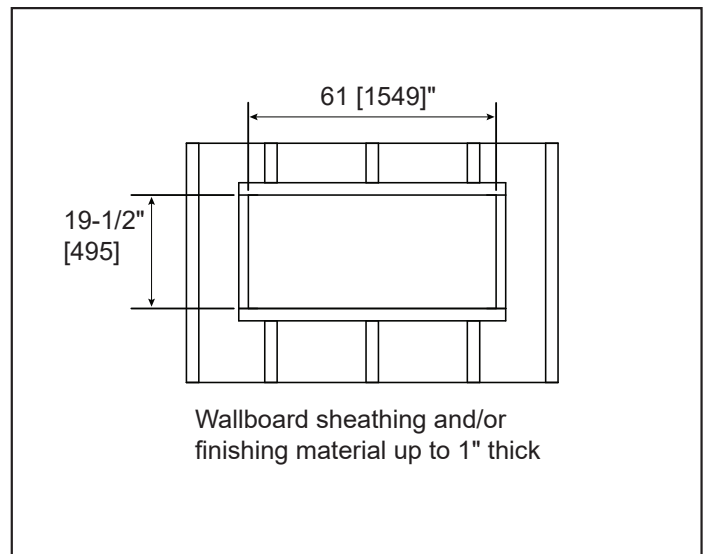

Please consult the manufacturer's installation manual for all details and requirements before making a final design layout decision.

Allusion Platinum 60" Recessed Linear Electric Fireplace

MODEL	FRONT WIDTH		BACK WIDTH		FRONT HEIGHT		BACK HEIGHT		DEPTH		VIEWING AREA
	Actual	Framing	Actual	Framing	Actual	Framing	Actual	Framing	Actual	Framing	
SF-ALLP60-BK	62-5/16" [1583]	61" [1549]	60-1/2" [1537]	61" [1549]	20-7/16" [519]	19-1/2" [495]	19-3/8" [492]	19-1/2" [495]	5-5/8" [143]	2x6	58" x 15" [1473 x 381]

FRONT VIEW

SIDE VIEW

TOP VIEW

ELECTRICAL ACCESS

ELECTRICAL CONNECTION REQUIREMENTS

CIRCUIT	CONNECTION METHOD	BTUS
15 AMP, 120V/60 Hz	Hardwire or plug-in	5,000

MINIMUM CLEARANCES TO COMBUSTIBLES

AREA	CLEARANCES
SIDES	0"
FLOOR	0"
TOP TO MANTEL	5/8" [16]
BACK	0"
FRONT	36" [914]

FINISHING DIMENSIONS

APPLIANCE LOCATION

MANTEL PROJECTIONS

PRODUCT LISTING CODES	
US	CSA 22.2 No 46-M1988
INTERNATIONAL	CSA 22.2 No 46-M1988

Product information provided is not complete and is subject to change without notice. Product installation must adhere strictly to instructions accompanying product to avoid risk of fire and potential injury.