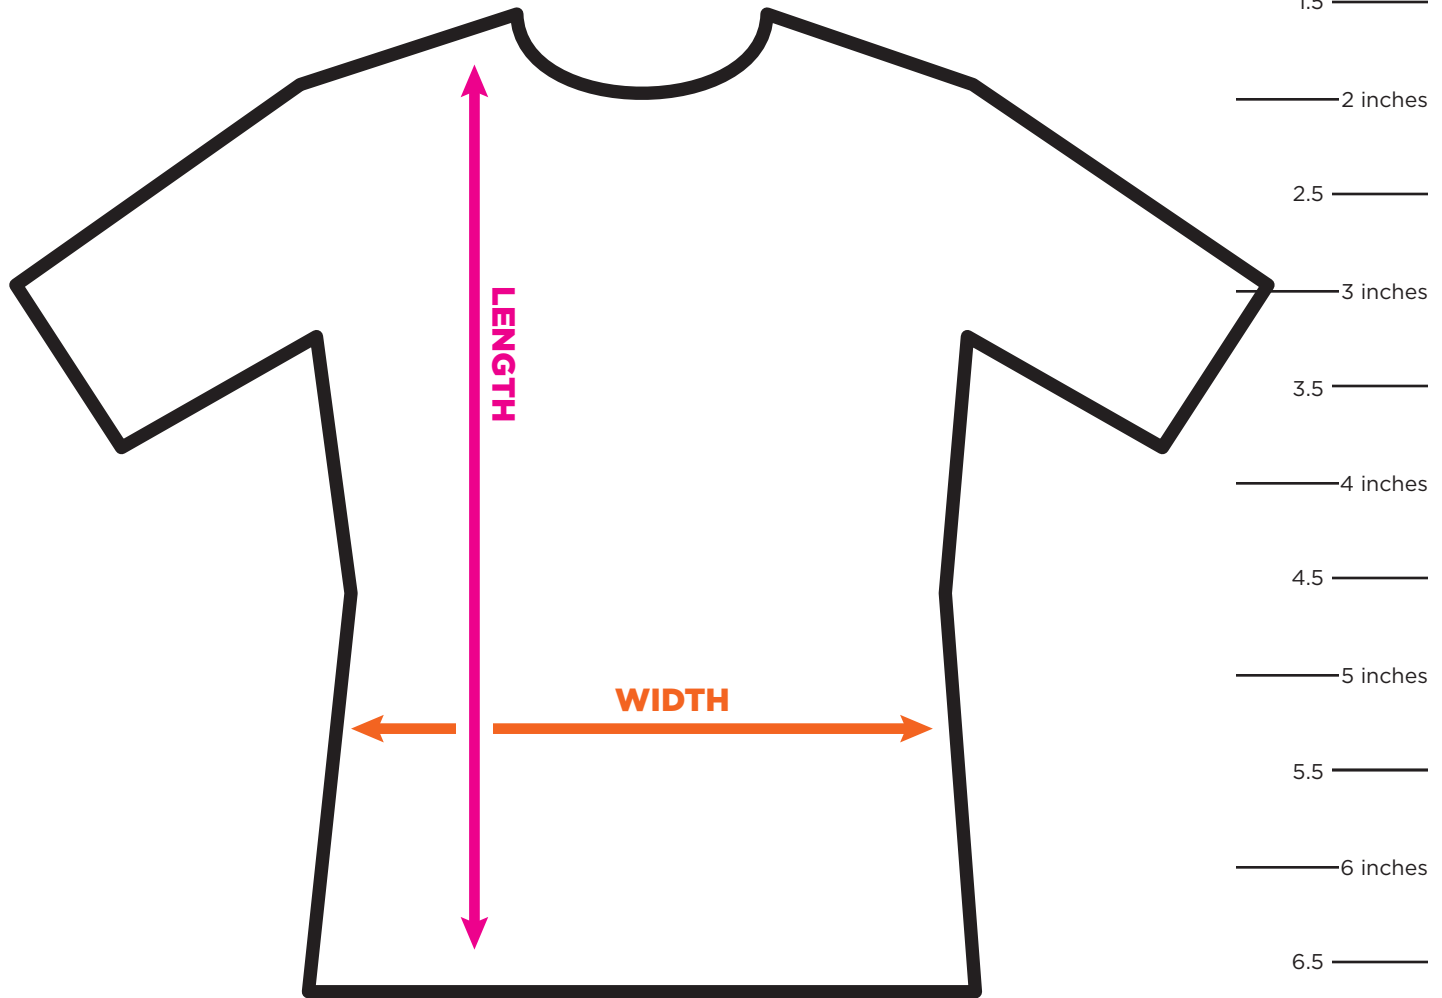

## ANVIL 880 Fitted / Womens

	SML	MED	LRG	X-LRG	2X-LRG
<b>WIDTH</b>	17.25	19.25	21.25	23.25	25.25
<b>LENGTH</b>	25.5	26	27	28	28.5

Measurements are in inches

# SHIRT SIZE CHART

Updated July 2, 2017

## BELLA + CANVAS 3001 Unisex / Mens

	SML	MED	LRG	X-LRG	2X-LRG	3X-LRG	4X-LRG
<b>WIDTH</b>	18	20	22	24	26	28	30
<b>LENGTH</b>	28	29	30	31	32	33	34

Measurements are in inches

## BELLA + CANVAS 8413 Fitted / Womens

	SML	MED	LRG	X-LRG	2X-LRG
<b>WIDTH</b>	15.75	16.5	17.5	18.5	19.5
<b>LENGTH</b>	26	26.5	27.125 (27 & 1/8)	27.75	27.375 (27 & 3/8)

Measurements are in inches