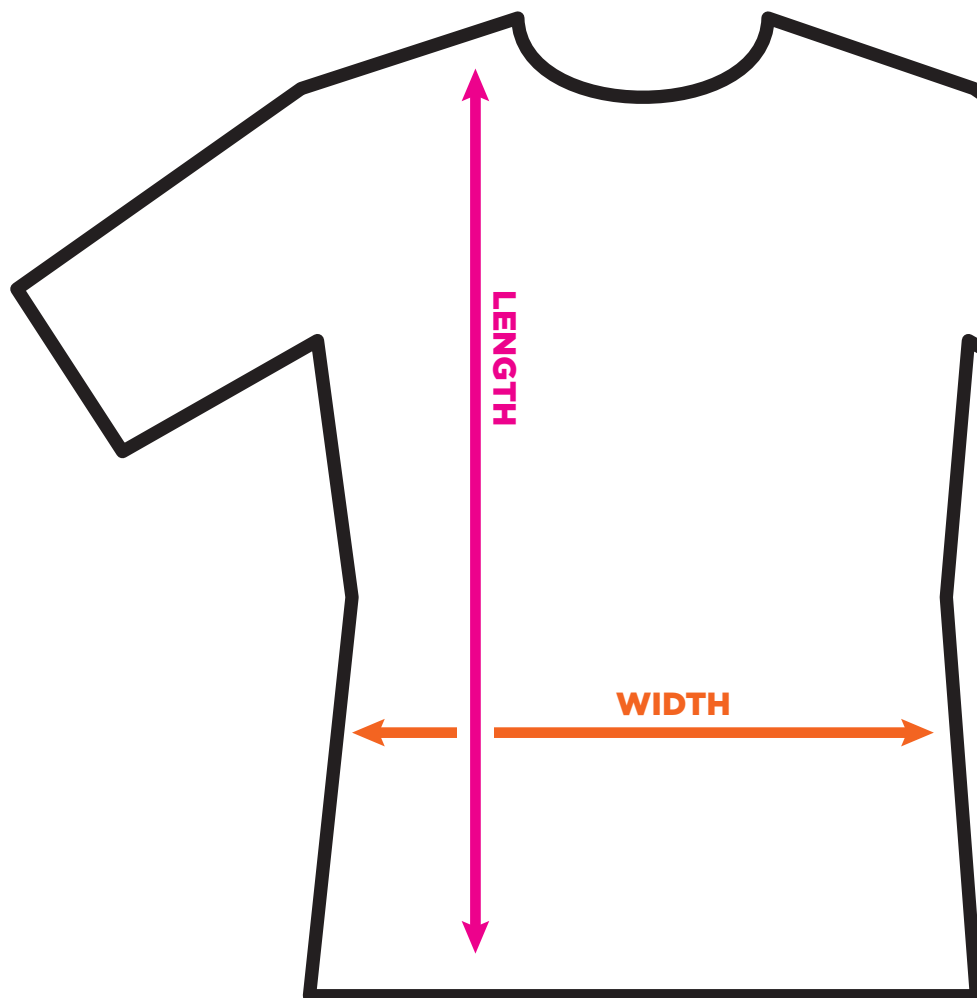

# SHIRT SIZE CHART

Updated July 2, 2017

## ANVIL 980

Unisex / Mens

	SML	MED	LRG	X-LRG	2X-LRG	3X-LRG
<b>WIDTH</b>	18	20	22	24	26	28
<b>LENGTH</b>	27	28	29	30	31	32

Measurements are in inches