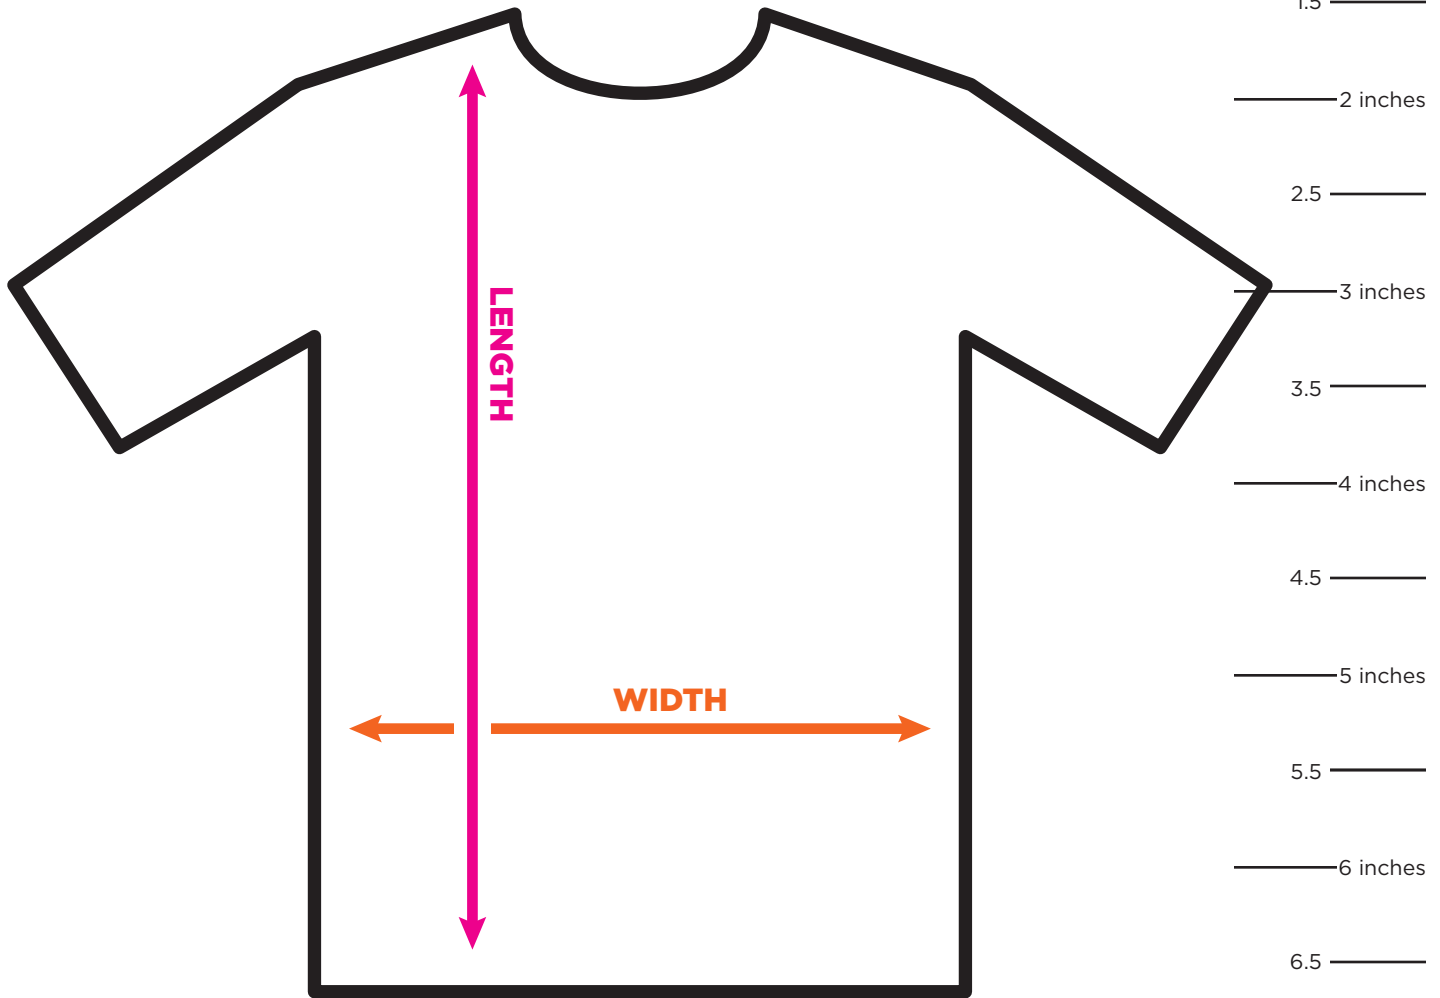

# SHIRT SIZE CHART

Updated July 2, 2017

## GILDAN 2000 Unisex / Mens

	SML	MED	LRG	X-LRG	2X-LRG	3X-LRG	4X-LRG
<b>WIDTH</b>	18	20	22	24	26	28	30
<b>LENGTH</b>	28	29	30	31	32	33	34

Measurements are in inches

## GILDAN 2000L Fitted / Womens

	X-SML	SML	MED	LRG	X-LRG	2X-LRG	3X-LRG
<b>WIDTH</b>	16	18	20	22	24	26	28
<b>LENGTH</b>	23.5	25	26	27	28	29	30

Measurements are in inches

## BELLA + CANVAS 3001 Unisex / Mens

	SML	MED	LRG	X-LRG	2X-LRG	3X-LRG	4X-LRG
<b>WIDTH</b>	18	20	22	24	26	28	30
<b>LENGTH</b>	28	29	30	31	32	33	34

Measurements are in inches