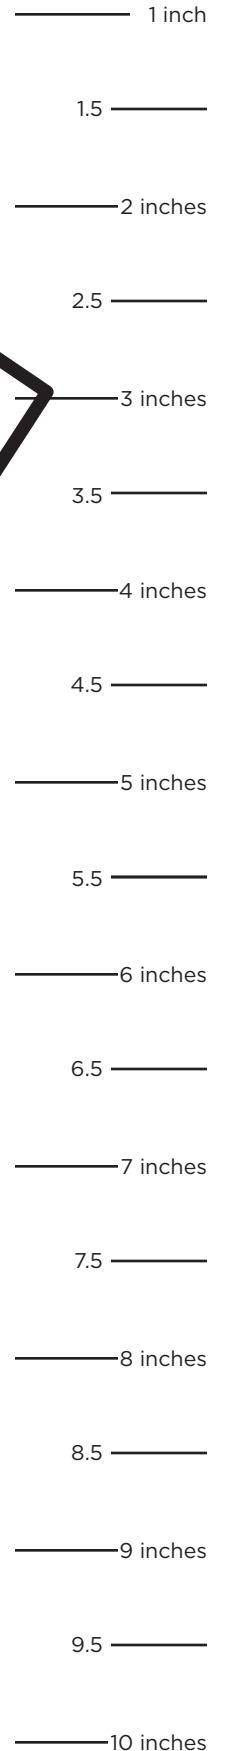

# SHIRT SIZE CHART

Updated July 2, 2017

## GILDAN 2000 Unisex / Mens

	SML	MED	LRG	X-LRG	2X-LRG	3X-LRG	4X-LRG
<b>WIDTH</b>	18	20	22	24	26	28	30
<b>LENGTH</b>	28	29	30	31	32	33	34

Measurements are in inches

## GILDAN 2000L Fitted / Womens

	X-SML	SML	MED	LRG	X-LRG	2X-LRG	3X-LRG
<b>WIDTH</b>	16	18	20	22	24	26	28
<b>LENGTH</b>	23.5	25	26	27	28	29	30

Measurements are in inches