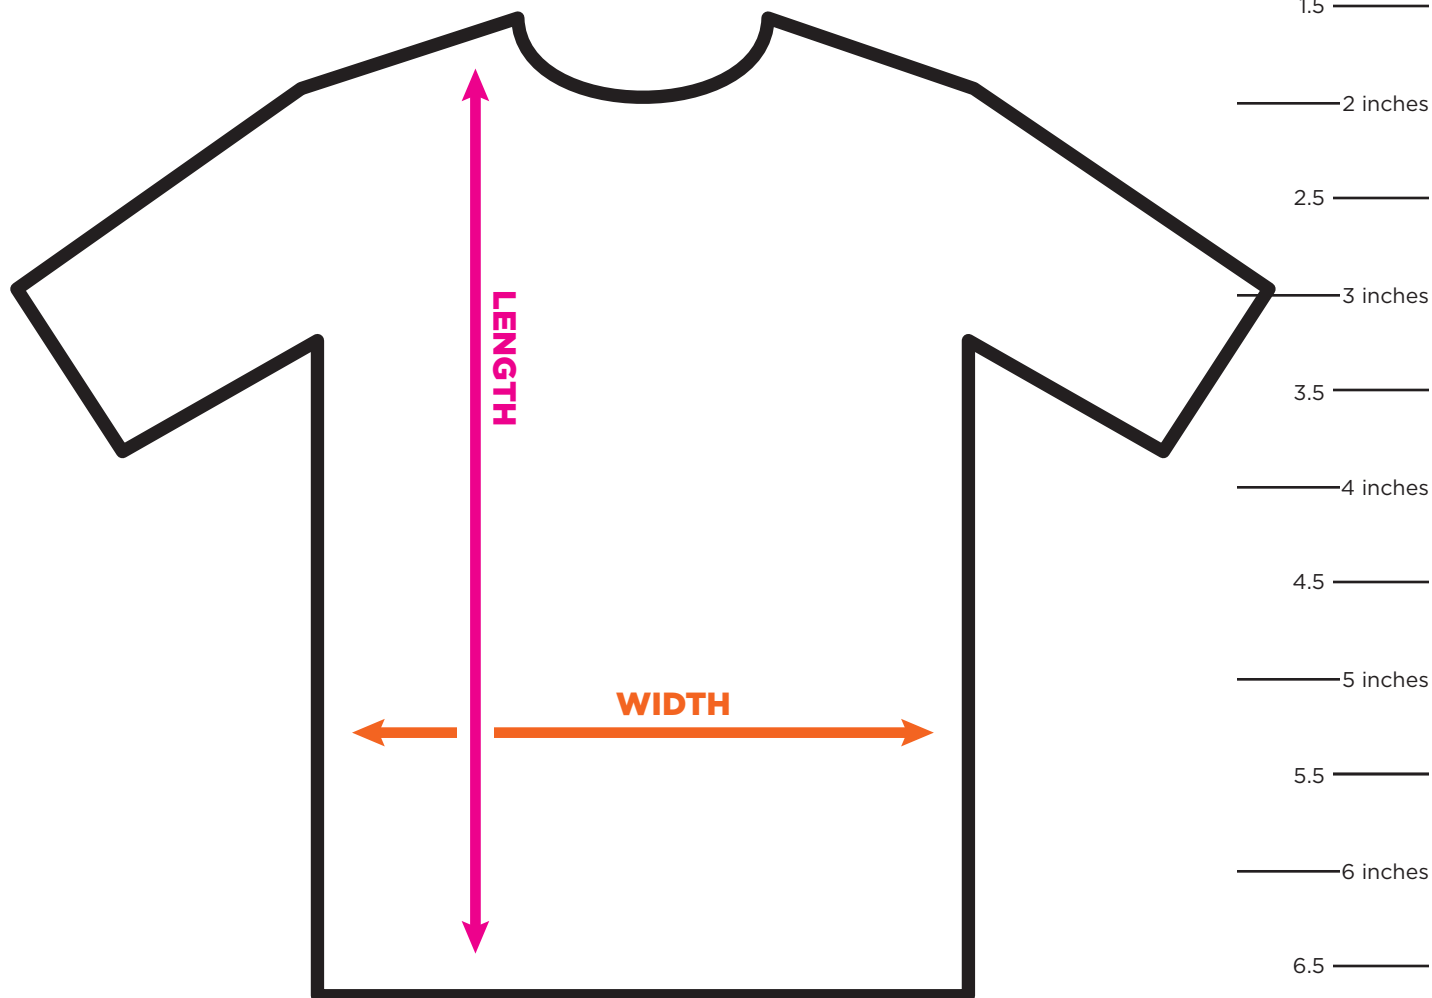

## ANVIL 980

Unisex / Mens

	SML	MED	LRG	X-LRG	2X-LRG	3X-LRG
<b>WIDTH</b>	18	20	22	24	26	28
<b>LENGTH</b>	27	28	29	30	31	32

Measurements are in inches

# SHIRT SIZE CHART

Updated July 2, 2017

## ANVIL 880 Fitted / Womens

	SML	MED	LRG	X-LRG	2X-LRG
<b>WIDTH</b>	17.25	19.25	21.25	23.25	25.25
<b>LENGTH</b>	25.5	26	27	28	28.5

Measurements are in inches

## BELLA + CANVAS 3001 Unisex / Mens

	SML	MED	LRG	X-LRG	2X-LRG	3X-LRG	4X-LRG
<b>WIDTH</b>	18	20	22	24	26	28	30
<b>LENGTH</b>	28	29	30	31	32	33	34

Measurements are in inches