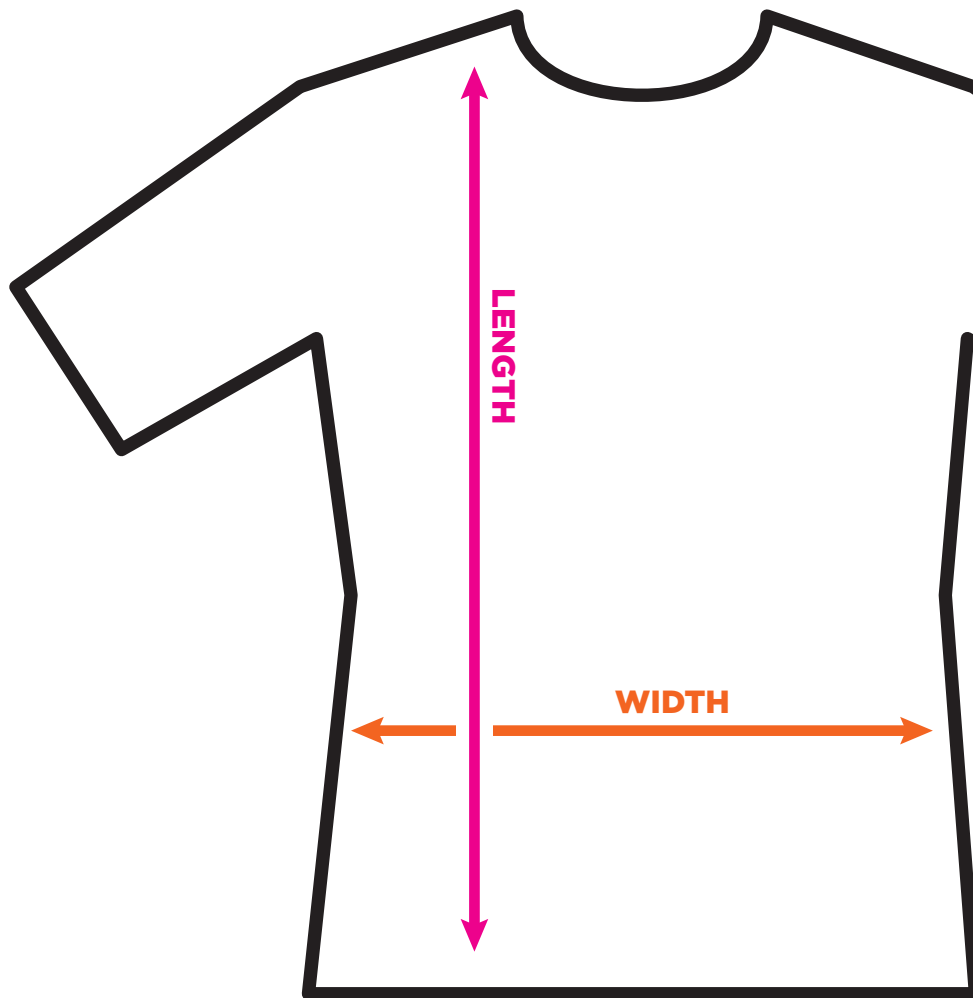

# SHIRT SIZE CHART

Updated July 2, 2017

## GILDAN 2000 Unisex / Mens

	SML	MED	LRG	X-LRG	2X-LRG	3X-LRG	4X-LRG
<b>WIDTH</b>	18	20	22	24	26	28	30
<b>LENGTH</b>	28	29	30	31	32	33	34

Measurements are in inches

## GILDAN 2000L Fitted / Womens

	X-SML	SML	MED	LRG	X-LRG	2X-LRG	3X-LRG
<b>WIDTH</b>	16	18	20	22	24	26	28
<b>LENGTH</b>	23.5	25	26	27	28	29	30

Measurements are in inches

## BELLA + CANVAS 3001 Unisex / Mens

	SML	MED	LRG	X-LRG	2X-LRG	3X-LRG	4X-LRG
<b>WIDTH</b>	18	20	22	24	26	28	30
<b>LENGTH</b>	28	29	30	31	32	33	34

Measurements are in inches