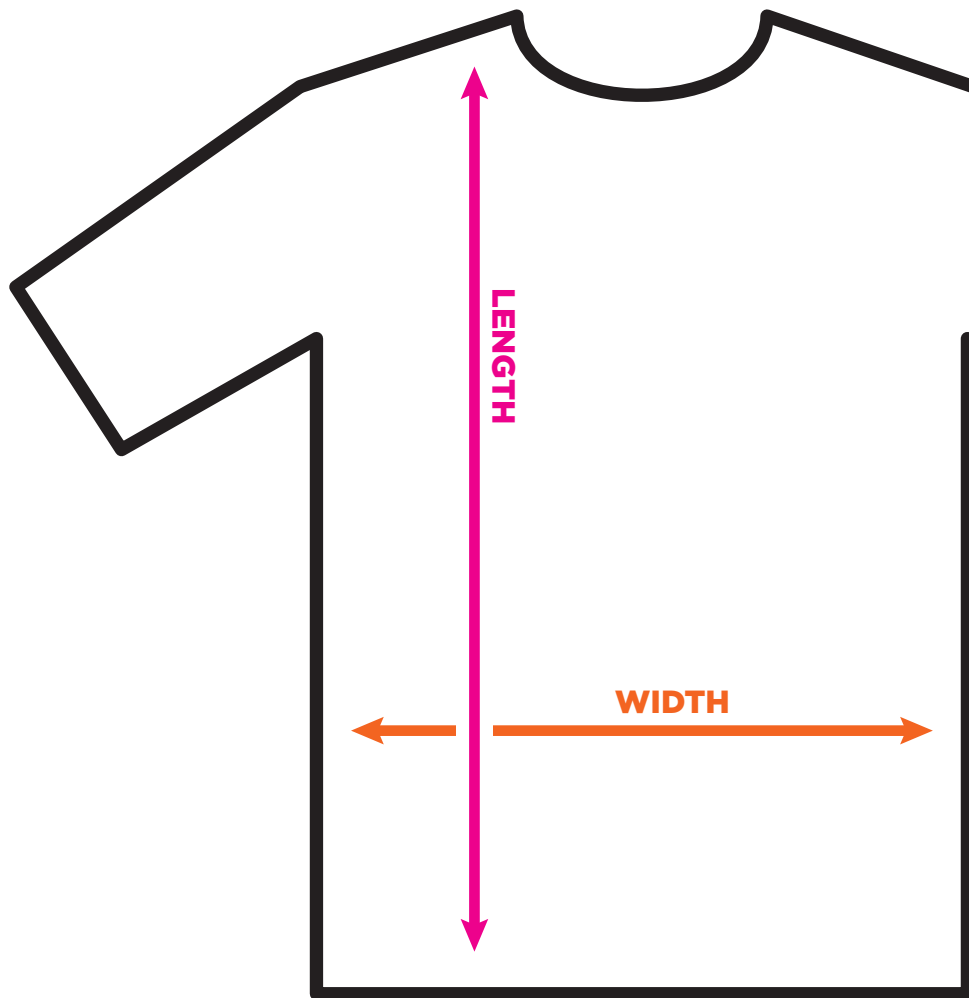

SHIRT SIZE CHART

Updated July 2, 2017

ANVIL 980

Unisex / Mens

	SML	MED	LRG	X-LRG	2X-LRG	3X-LRG
WIDTH	18	20	22	24	26	28
LENGTH	27	28	29	30	31	32

Measurements are in inches