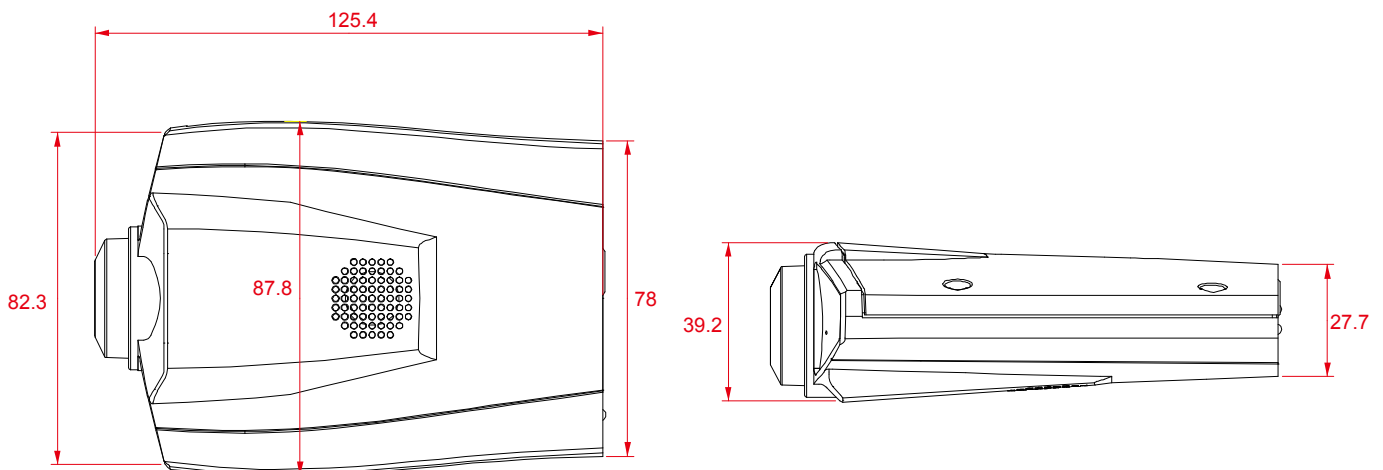

Dimensions (mm)