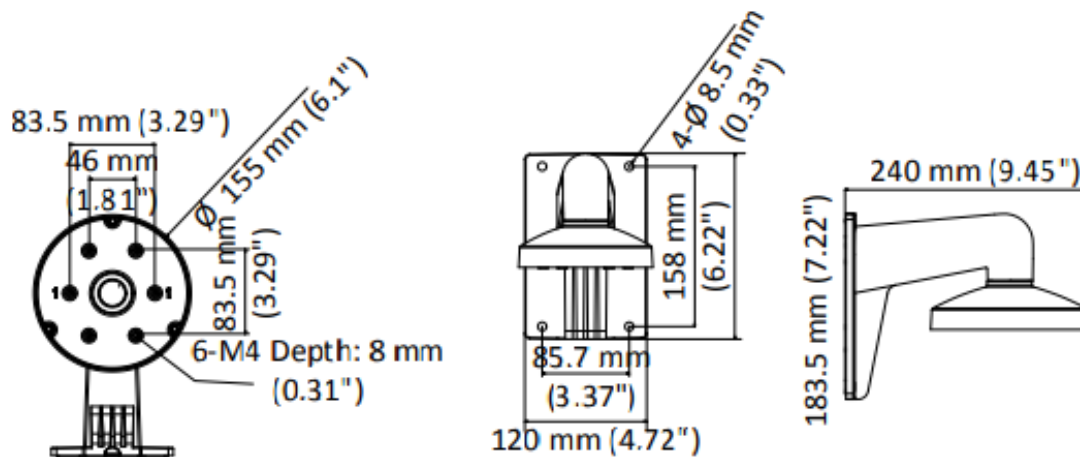

## Detec Wall Mount for Dome Camera

---

DTC-BRKOIMDG2-WM

### Feature

- Aluminum alloy with surface spray treatment
- The cap facilitates the installation
- Waterproof design

Detec AS – Widerøveien 5, N-1360 Fornebu, NORWAY – [www.detec.no](http://www.detec.no)

## Dimension

## Parameter

Parameters	Model	DTC-BRKOIMDG2-WM
		Wall Mount for Dome Camera
Appearance		White
Material		Aluminium Alloy
Dimension		Φ155 mm x 183.5 mm x 240 mm ((6.1" × 7.22" × 9.45"
Weight		650 g (1.4 lb.)