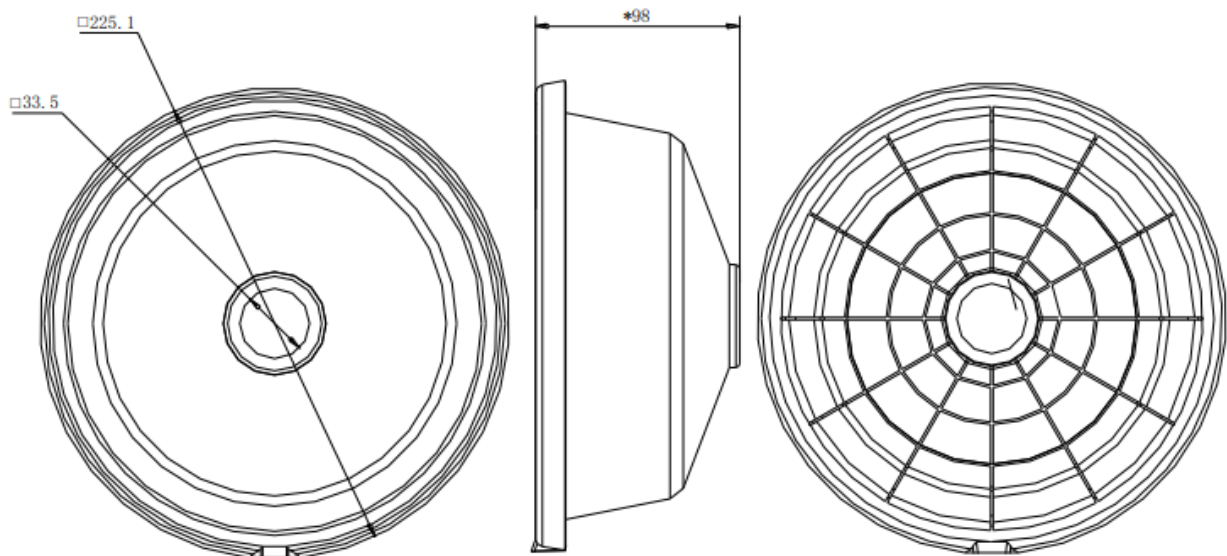

### Features:

- Water chute design for preventing rainwater from flowing to camera housing;
- Prevent direct sunlight and improve image quality;
- Rain protection and six -level windproof;
- Weaken the possibility of freezing;
- Match up with wall mount

### Dimension:

### Parameter:

Parameters	Model	DTC-OIMD-RS2
		Rain Shade for Outdoor Dome Camera
Appearance		White
Aterial		Pp+30% GF
Dimention		Φ225.1×98mm
Weight		198g