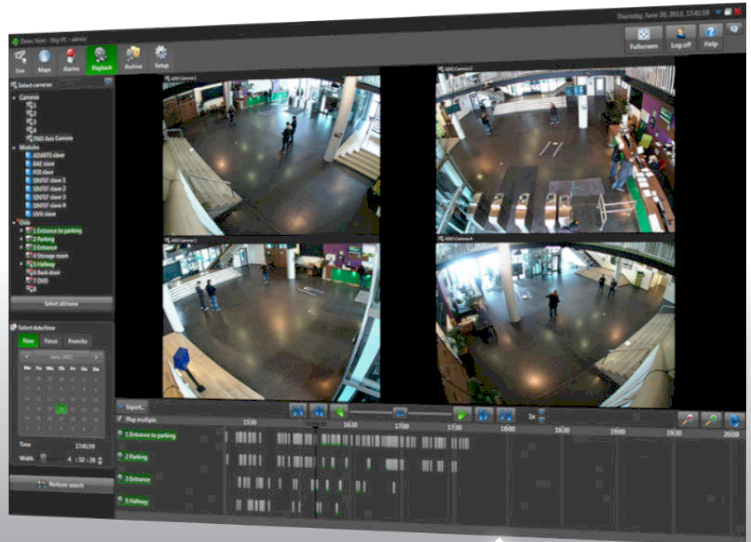

D E T E C

Detec Next Advanced Camera/Module License

DATA SHEET

License for connecting an IP-based camera or module/sensor to a Detec Next System. The license includes open IP-standard, advanced detection settings, Alarm-mode, reception of detection alarms on web-client, command schedule with alarm recordings, and forwarding of alarms to clients.

Additionally, Detec Next Advanced Camera/Module License inherits all features from Detec Next Core Camera/Module License.

The number of modules is in principle unlimited, and is limited by the server's performance. If the module delivers multiple data formats on the same IP-address, such as many video streams, video motion detection, IO and audio, all formats will normally be supported.