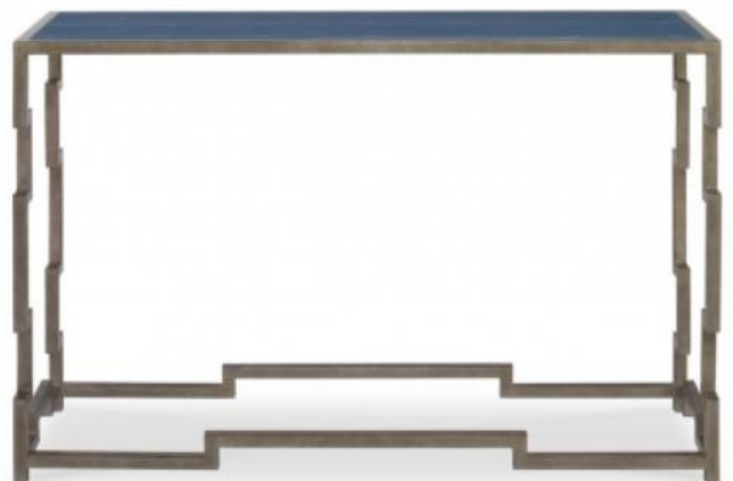

W130 x D38 x H85 cm

1 Available

\$3,950

DISCONTINUED

JENSEN CONSOLE TABLE

Brand: Mr. Brown

Product Code: MB-JENSE.CO.LUC.AG

Console table with Antiqued Gold frame with Clear Lucite top.