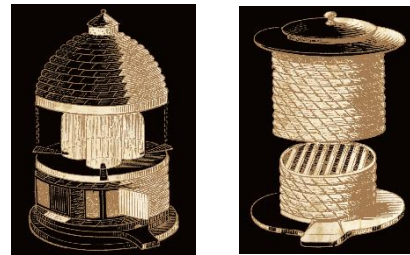

KENSINGTON PALACE BEEHIVE

Brand: Natural Curiosities

Product Code: NC-KensRec_1 and 2

Hand Screen-printed on canvas with fine wood frame

W69 x H89 cm ea

\$2,400 pair

MY COUNTRY

Artist: Kudditji Kngwarreye