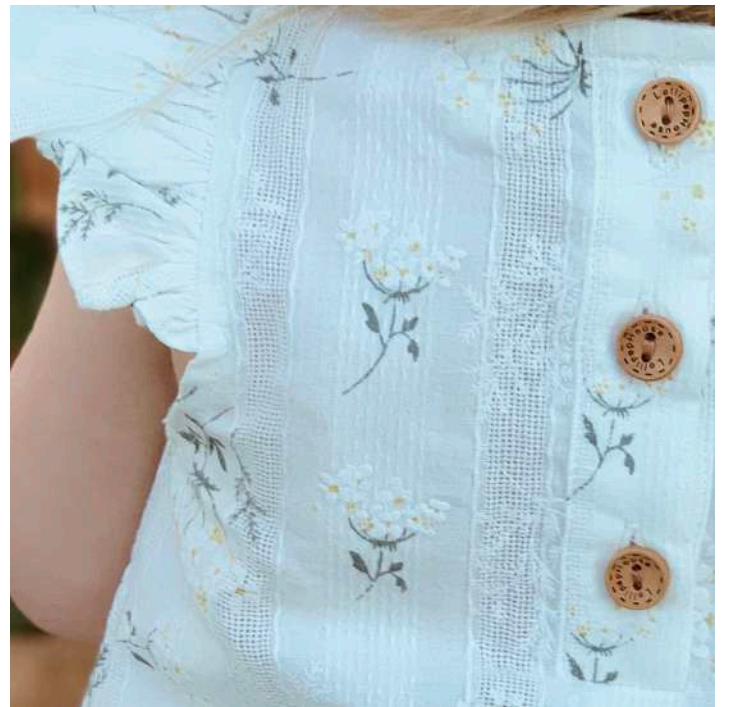

- Size recommended for child's **chest** up to: 000-44cm, 00-47cm, 0-50cm, 1-54cm, 2-56cm, 3-60cm, 4-64cm, 5 – 66cm, 6 – 70cm