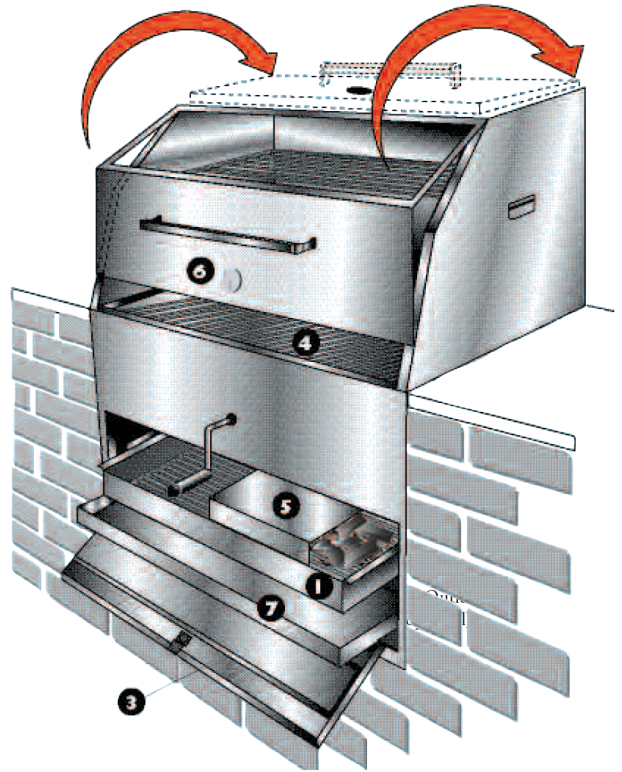

FIESTA

Built-in Units

1. Fire box
2. Grease drain system
3. Full-width fire door
4. Cooking grills
5. Heat deflector
6. Thermometer
7. Ash pan

BUILT-IN STRUCTURE DIMENSIONS

All dimensions are to finished surfaces.

Tolerances: +1/4", -0". Any additional clearance must be within these tolerances or fit of built-in structure may be adversely affected.