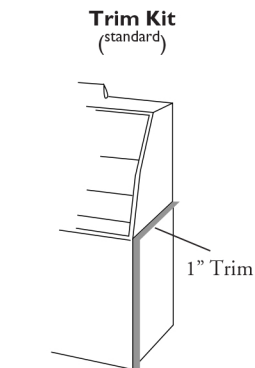

FIESTA

Built-in Units

1. Fire box
2. Grease drain system
3. Full-width fire door
4. Cooking grills
5. Heat deflector
6. Thermometer
7. Ash pan

BUILT-IN STRUCTURE DIMENSIONS

All dimensions are to finished surfaces.

Tolerances: +1/4", -0". Any additional clearance must be within these tolerances or fit of built-in structure may be adversely affected.