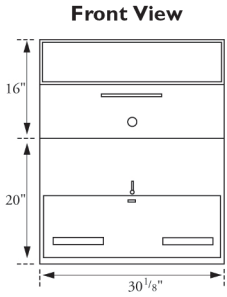

FIESTA

Built-in Units

1. Fire box
2. Grease drain system
3. Full-width fire door
4. Cooking grills
5. Heat deflector
6. Thermometer
7. Ash pan

BUILT-IN STRUCTURE DIMENSIONS

All dimensions are to finished surfaces.

Tolerances: +1/4", -0". Any additional clearance must be within these tolerances or fit of built-in structure may be adversely affected.