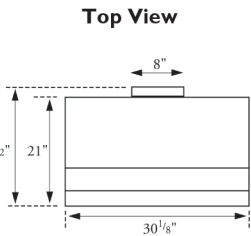

FIESTA

Built-in Units

1. Fire box
2. Grease drain system
3. Full-width fire door
4. Cooking grills
5. Heat deflector
6. Thermometer
7. Ash pan

BUILT-IN STRUCTURE DIMENSIONS

All dimensions are to finished surfaces.

Tolerances: +1/4", -0". Any additional clearance must be within these tolerances or fit of built-in structure may be adversely affected.