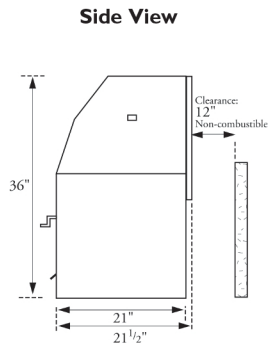

FIESTA

Built-in Units

1. Fire box
2. Grease drain system
3. Full-width fire door
4. Cooking grills
5. Heat deflector
6. Thermometer
7. Ash pan

BUILT-IN STRUCTURE DIMENSIONS

All dimensions are to finished surfaces.

Tolerances: +1/4", -0". Any additional clearance must be within these tolerances or fit of built-in structure may be adversely affected.