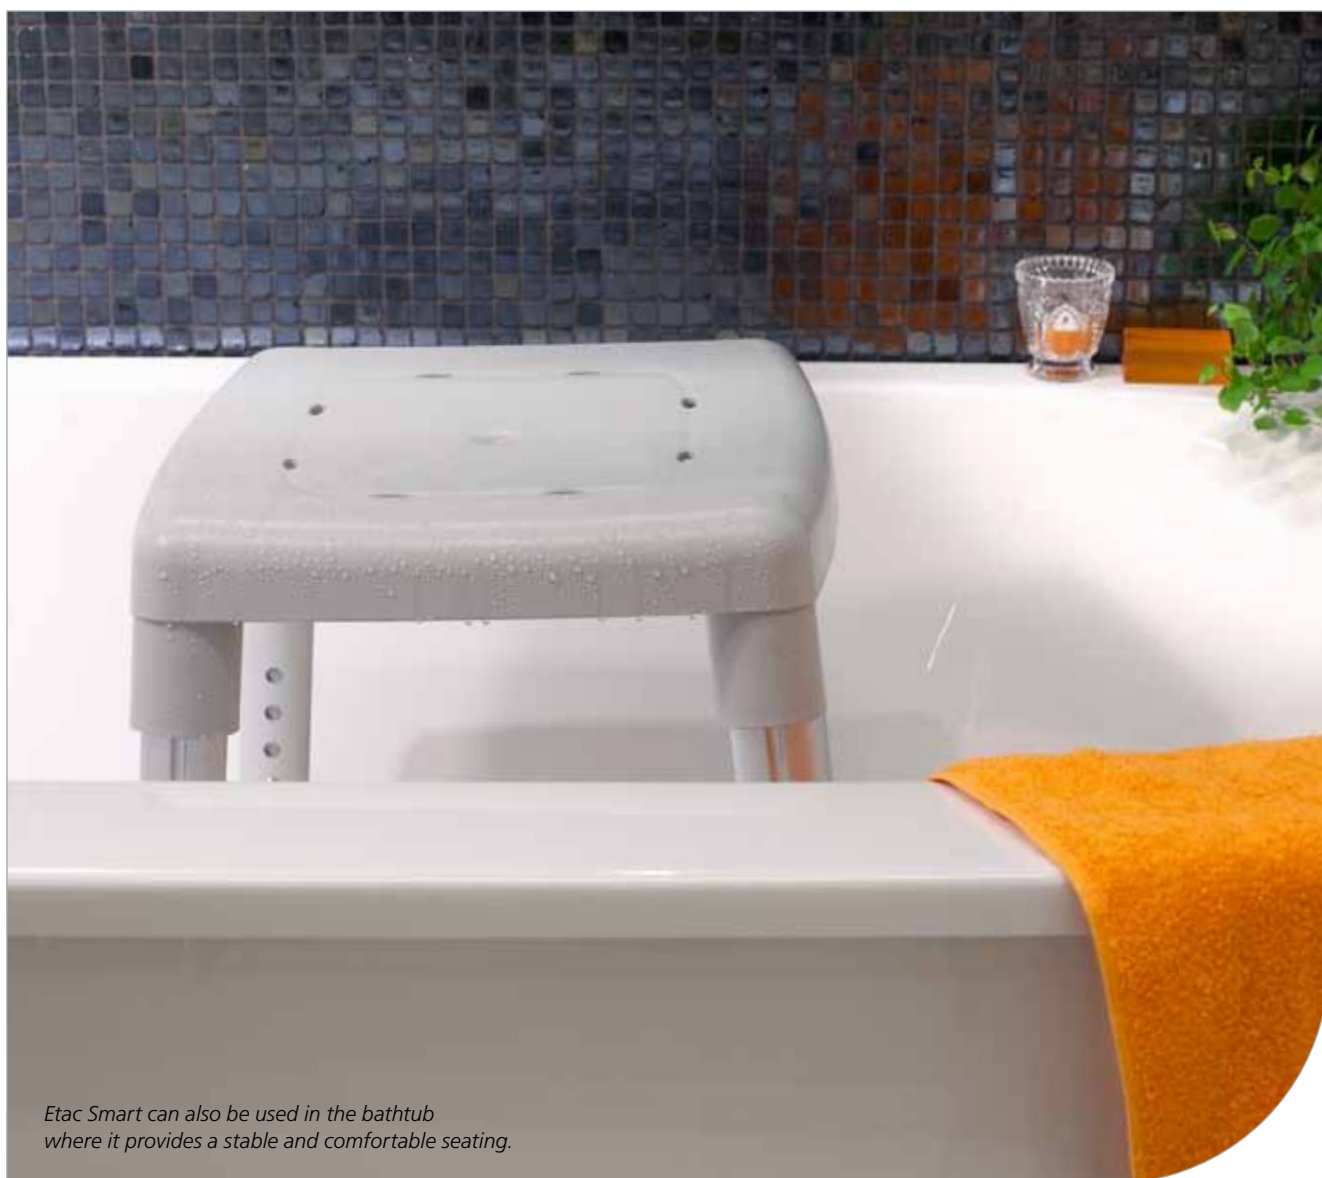

Stable, safe and comfy

Etac offers a wide range of shower stools designed to assure maximum comfort and safety. Their soft, round seating surfaces make sitting comfortable and their outer design while specially shaped holes effectively drain excess water from the stool. The legs are angled outwards to maximize stability irrespective of height. All stools are equipped with Etac's special design ferrules that reduce the risk of slipping on wet floors. The seats can easily be machine washed for convenient cleaning.

The Etac Smart's rectangular seat offers a narrower or wider seating area and therefore suits all bottoms - even those that require a little more room. Its corners make it easy to straddle the seat for extra stability. Smart is available as a lower and a higher height-adjustable model, with the lower Smart model being easy to place in a bath for use as a bath stool.

The Etac shower stools come flat-packed and are easy to assemble in seconds without any tools. All stools are designed for foolproof mounting.

Comfortable and safe seats

The concave seats are comfortable to sit on. The flexibility in the leg fixture entails that the stools can handle any weight displacement which can occur when you move your upper body.

Stability

The legs of the stool are angled outwards to increase stability. The soft ferrules adjust perfectly to the floor.

Etac Smart can also be used in the bathtub where it provides a stable and comfortable seating.